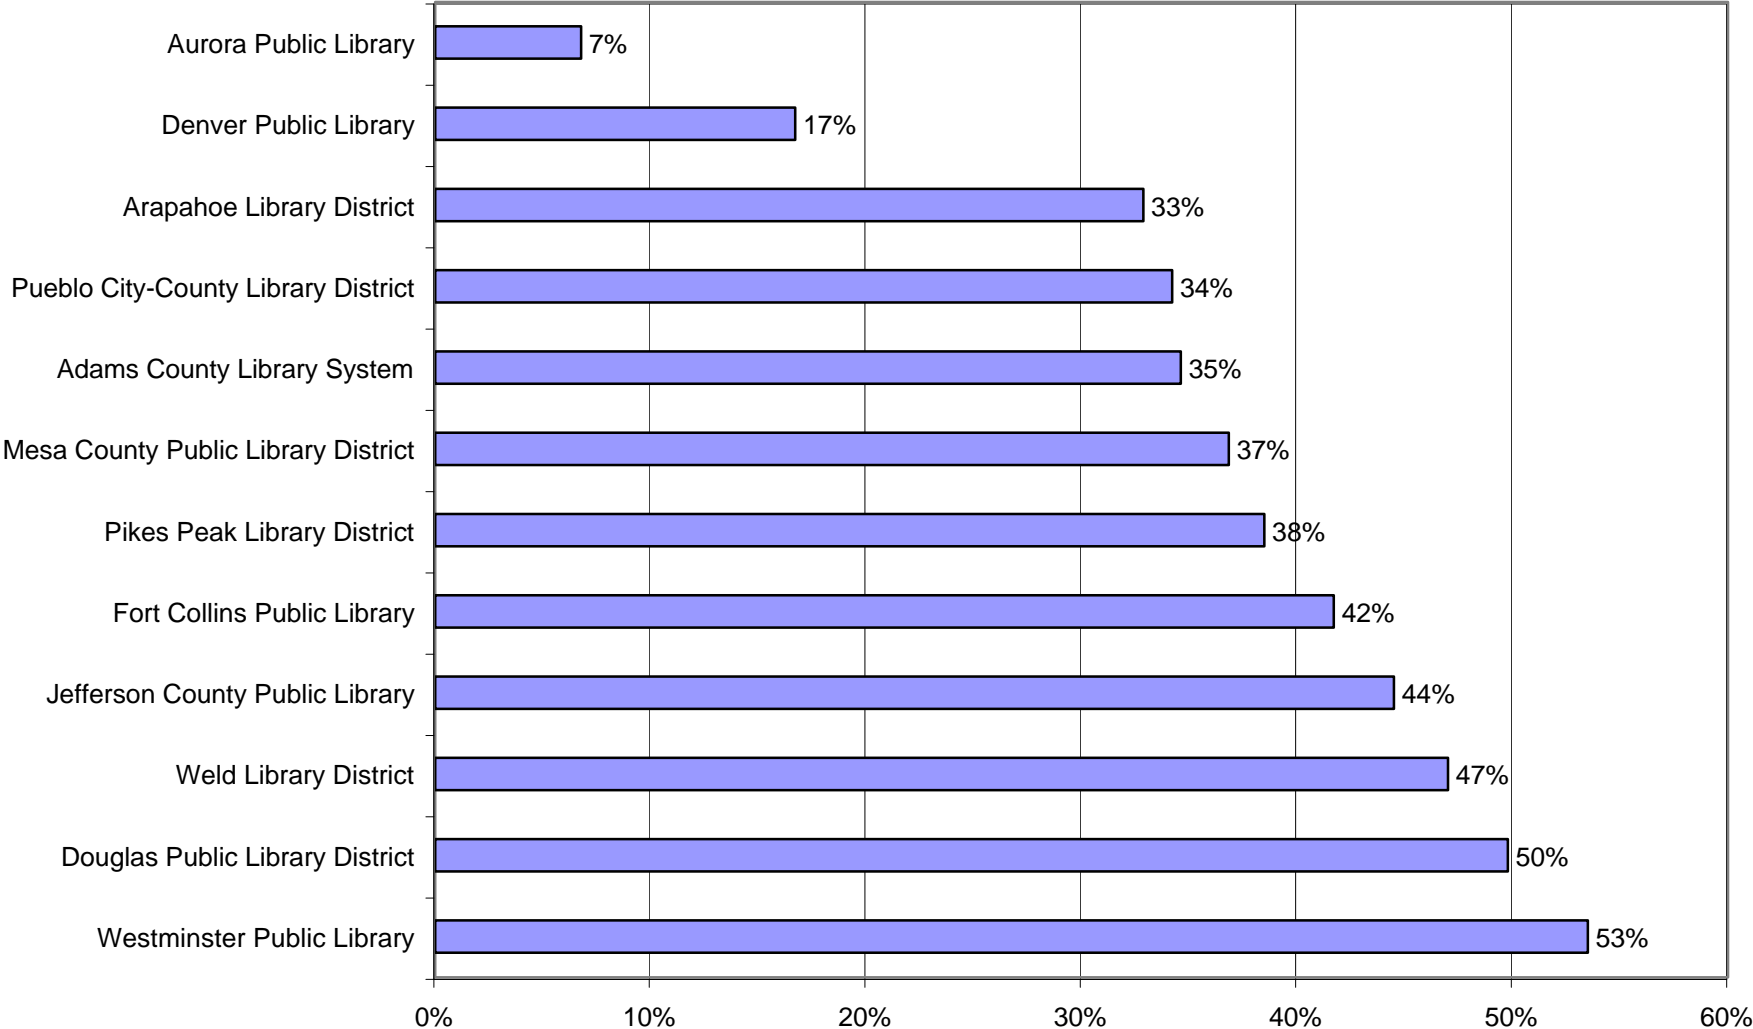

**Children's Materials Circulation as Percent of Total Circulation
Libraries Serving 100,000 and More (2002)**

Source: 2002 Colorado Public Library Annual Report