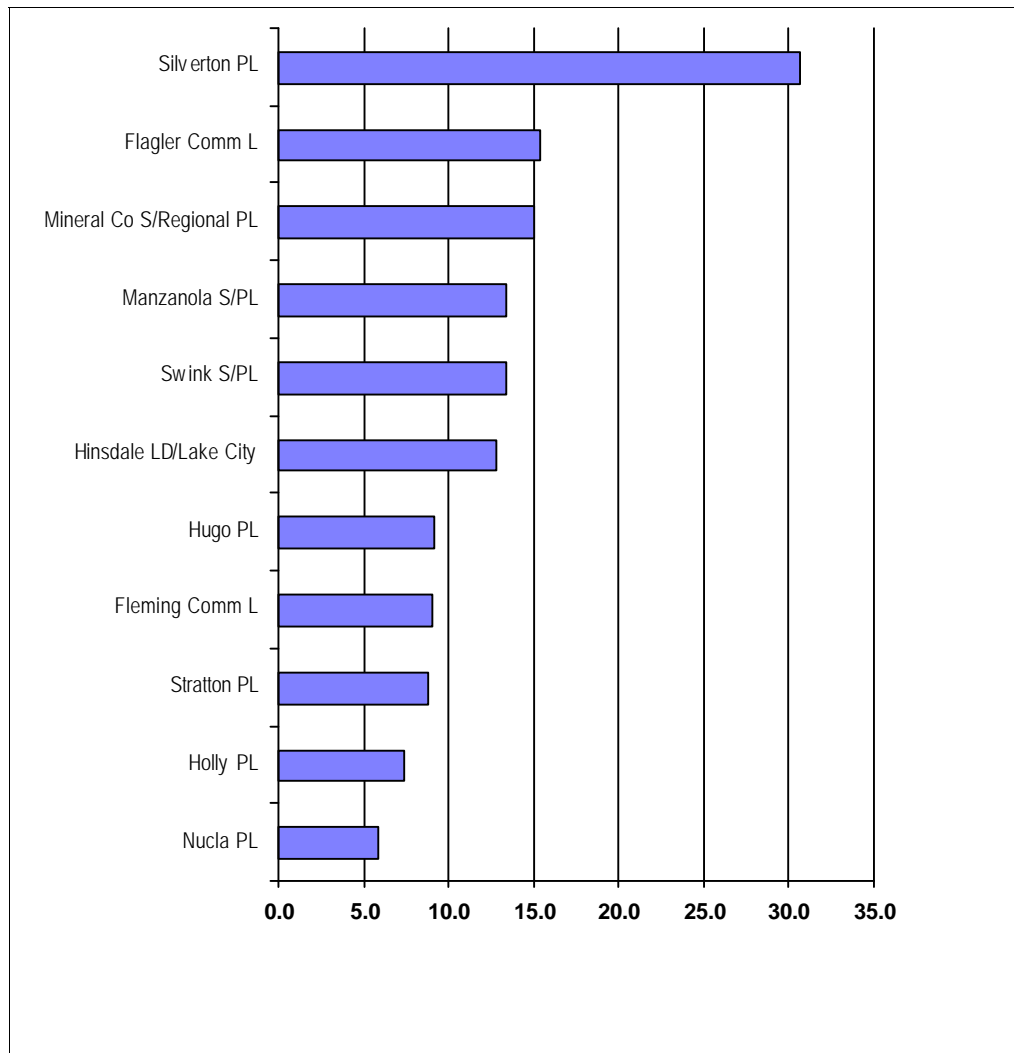

# Volumes Held per Capita

Libraries Serving Less than 1,000

This statistic relates the number of books and bound volumes in the library's collection to the total number of persons the library was established to serve.

Library	LSA Population	Total Volumes Held	Volumes per Capita
Flagler Comm L	594	9,118	15.4
Fleming Comm L	992	8,988	9.1
Hinsdale LD/Lake City	746	9,510	12.7
Holly PL	929	6,909	7.4
Hugo PL	834	7,656	9.2
Manzanola S/PL	933	12,510	13.4
Mineral Co S/Regional PL	696	10,500	15.1
Nucla PL	739	4,367	5.9
Silverton PL	539	16,500	30.6
Stratton PL	678	5,950	8.8
Swink S/PL	822	10,983	13.4