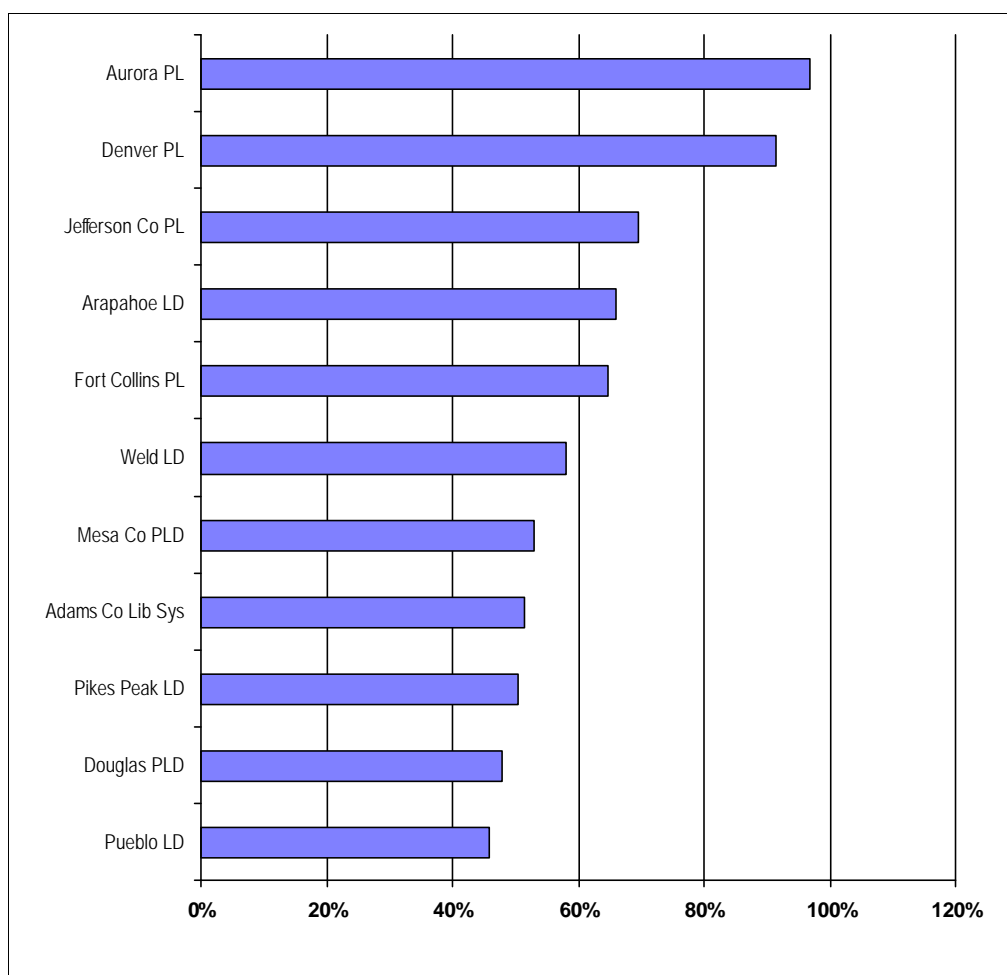

Registration as Percent of Population Libraries Serving 100,000 +

This percentage shows the number of persons in the legal service area population registered as borrowers of the library.

Library	City	LSA Population	Local Borrowers	Registration/Population
Adams Co Lib Sys	Thornton	219,792	113,131	51%
Arapahoe LD	Littleton	181,639	120,000	66%
Aurora PL	Aurora	253,987	245,798	97%
Denver PL	Denver	508,597	464,701	91%
Douglas PLD	Castle Rock	145,264	69,658	48%
Fort Collins PL	Fort Collins	140,328	90,892	65%
Jefferson Co PL	Lakewood	509,672	354,029	69%
Mesa Co PLD	Grand Junction	112,994	59,776	53%
Pikes Peak LD	Colorado Springs	442,999	223,758	51%
Pueblo LD	Pueblo	136,311	62,364	46%
Weld LD	Greeley	149,847	87,085	58%