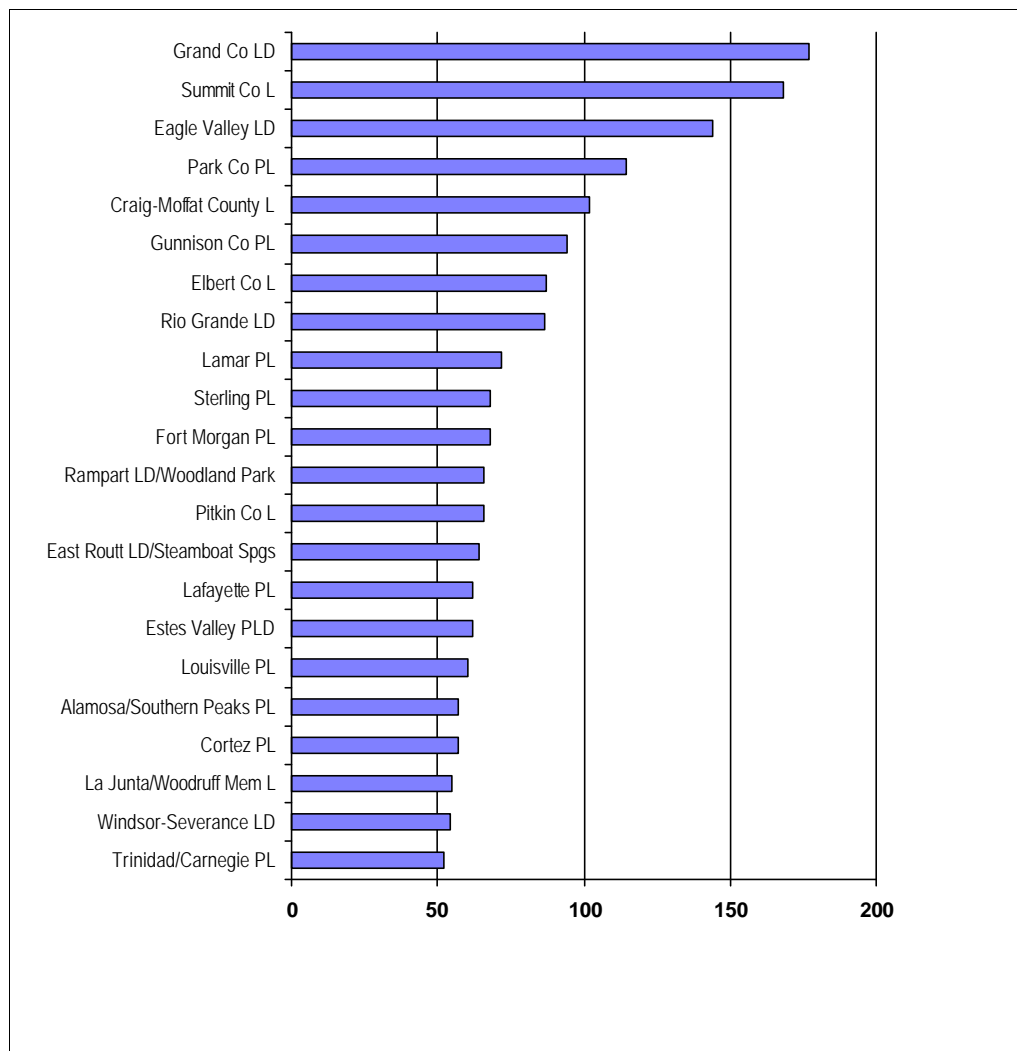

Public Service Hours Open per Week

Libraries Serving 10,000 - 24,999

This figure is the count of hours the library is staffed and open to the public.

Library	LSA Population	Total Annual Hours	Public Service Hours/Week
Alamosa/Southern Peaks PL	16,048	2,964	57
Cortez PL	20,728	2,964	57
Craig-Moffat County L	12,687	5,304	102
Eagle Valley LD	24,693	7,488	144
East Routt LD/Steamboat Spgs	12,065	3,342	64
Elbert Co L	18,639	4,524	87
Estes Valley PLD	10,556	3,224	62
Fort Morgan PL	10,706	3,536	68
Grand Co LD	10,140	9,204	177
Gunnison Co PL	12,517	4,914	95
La Junta/Woodruff Mem L	11,546	2,860	55
Lafayette PL	20,703	3,224	62
Lamar PL	13,074	3,744	72
Louisville PL	18,783	3,120	60
Park Co PL	13,331	5,954	115
Pitkin Co L	10,657	3,432	66
Rampart LD/Woodland Park	15,194	3,432	66
Rio Grande LD	12,205	4,498	87
Sterling PL	11,424	3,536	68
Summit Co L	19,468	8,736	168
Trinidad/Carnegie PL	15,912	2,704	52
Windsor-Severance LD	10,109	2,808	54