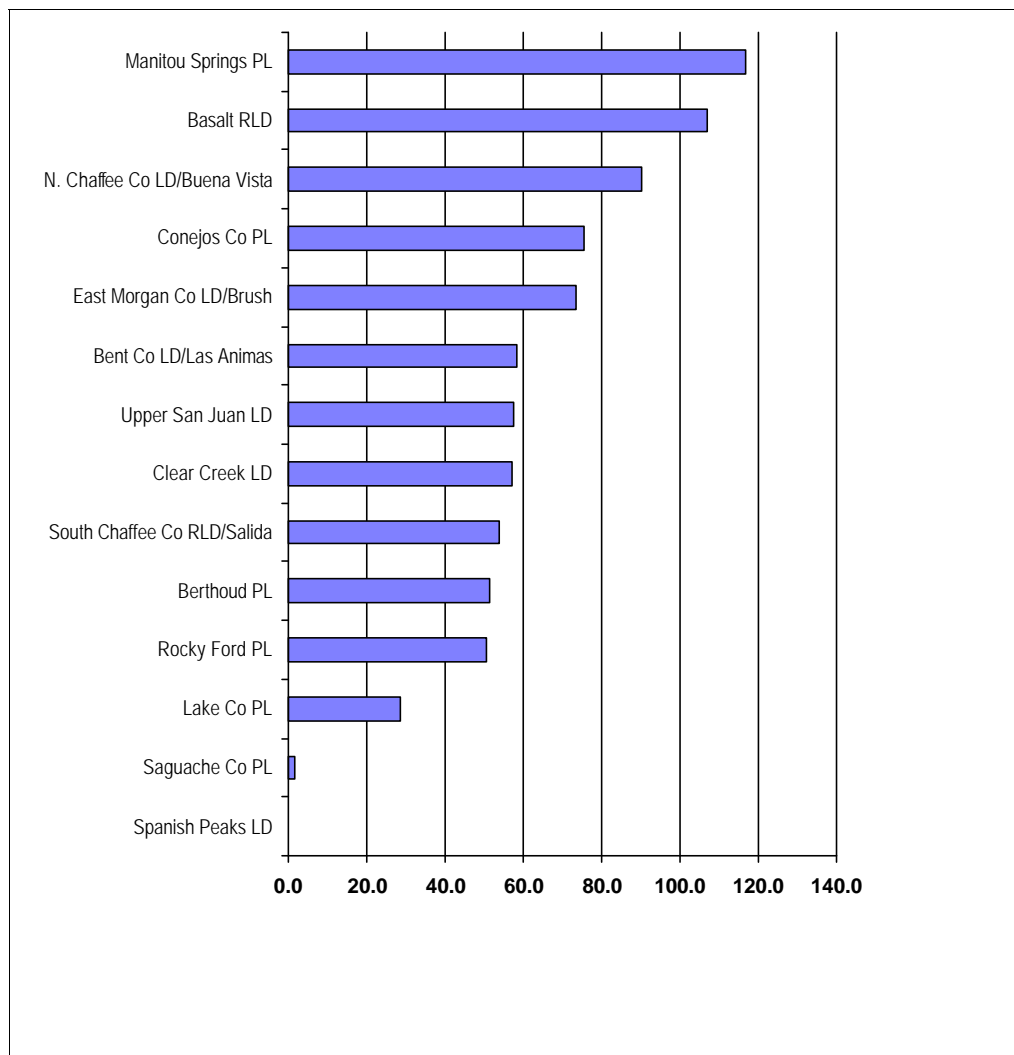

Videos per 1,000 Served

Libraries Serving
5,000 - 9,999

This figure relates the number of video tapes in the library's collection to the total number of persons the library was established to serve.

Library	LSA Population	Total Videos	Videos per 1,000 Served
Basalt RLD	8,940	955	106.8
Bent Co LD/Las Animas	6,211	363	58.4
Berthoud PL	5,306	272	51.3
Clear Creek LD	8,984	512	57.0
Conejos Co PL	7,936	600	75.6
East Morgan Co LD/Brush	7,409	544	73.4
Lake Co PL	8,341	238	28.5
Manitou Springs PL	5,420	632	116.6
N. Chaffee Co LD/Buena Vista	6,978	630	90.3
Rocky Ford PL	5,633	285	50.6
Saguache Co PL	6,046	10	1.7
South Chaffee Co RLD/Salida	8,754	470	53.7
Spanish Peaks LD	6,288	0	0.0
Upper San Juan LD	9,142	526	57.5