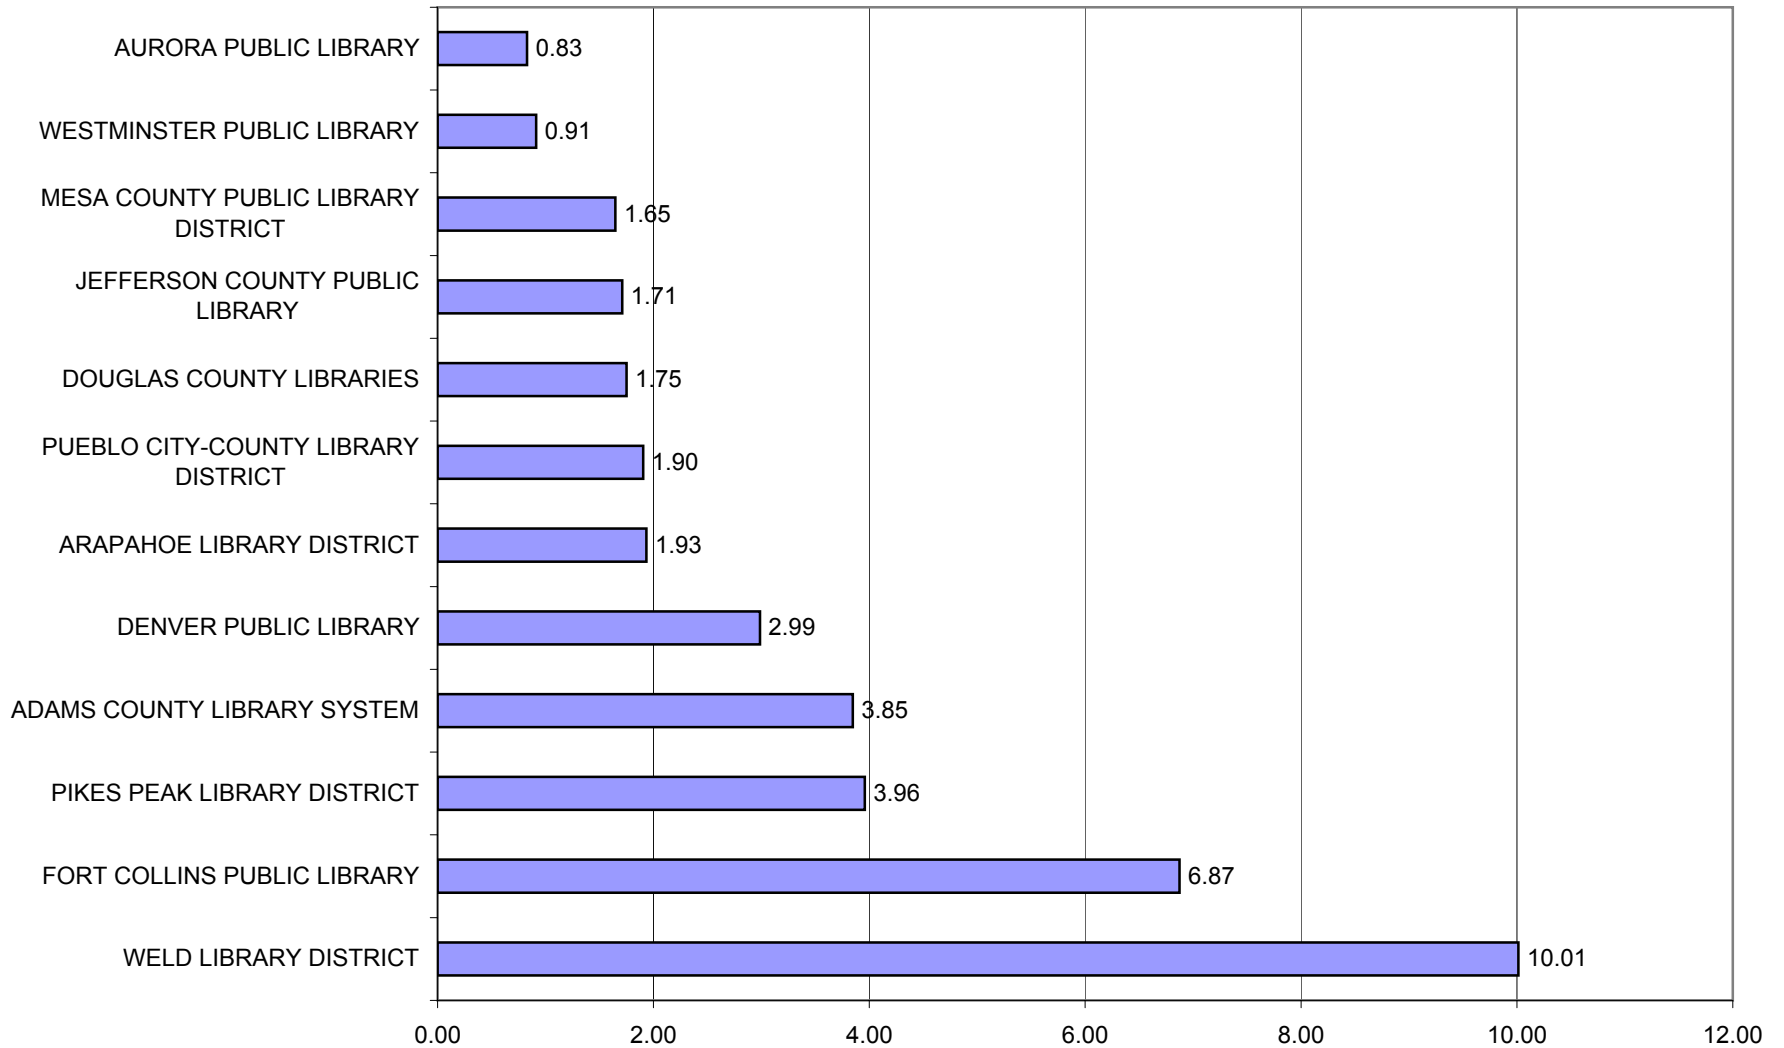

**ILLs Borrowed per 1,000 Circulation
Libraries Serving 100,000 and More**

ILLs
Borrowed per
1000 Circ

WELD LIBRA	10.01
FORT COLLIN	6.87
PIKES PEAK	3.96
ADAMS COU	3.85
DENVER PUE	2.99
ARAPAHOE L	1.93
PUEBLO CIT	1.90
DOUGLAS CO	1.75
JEFFERSON	1.71
MESA COUN	1.65
WESTMINSTI	0.91
AURORA PUI	0.83