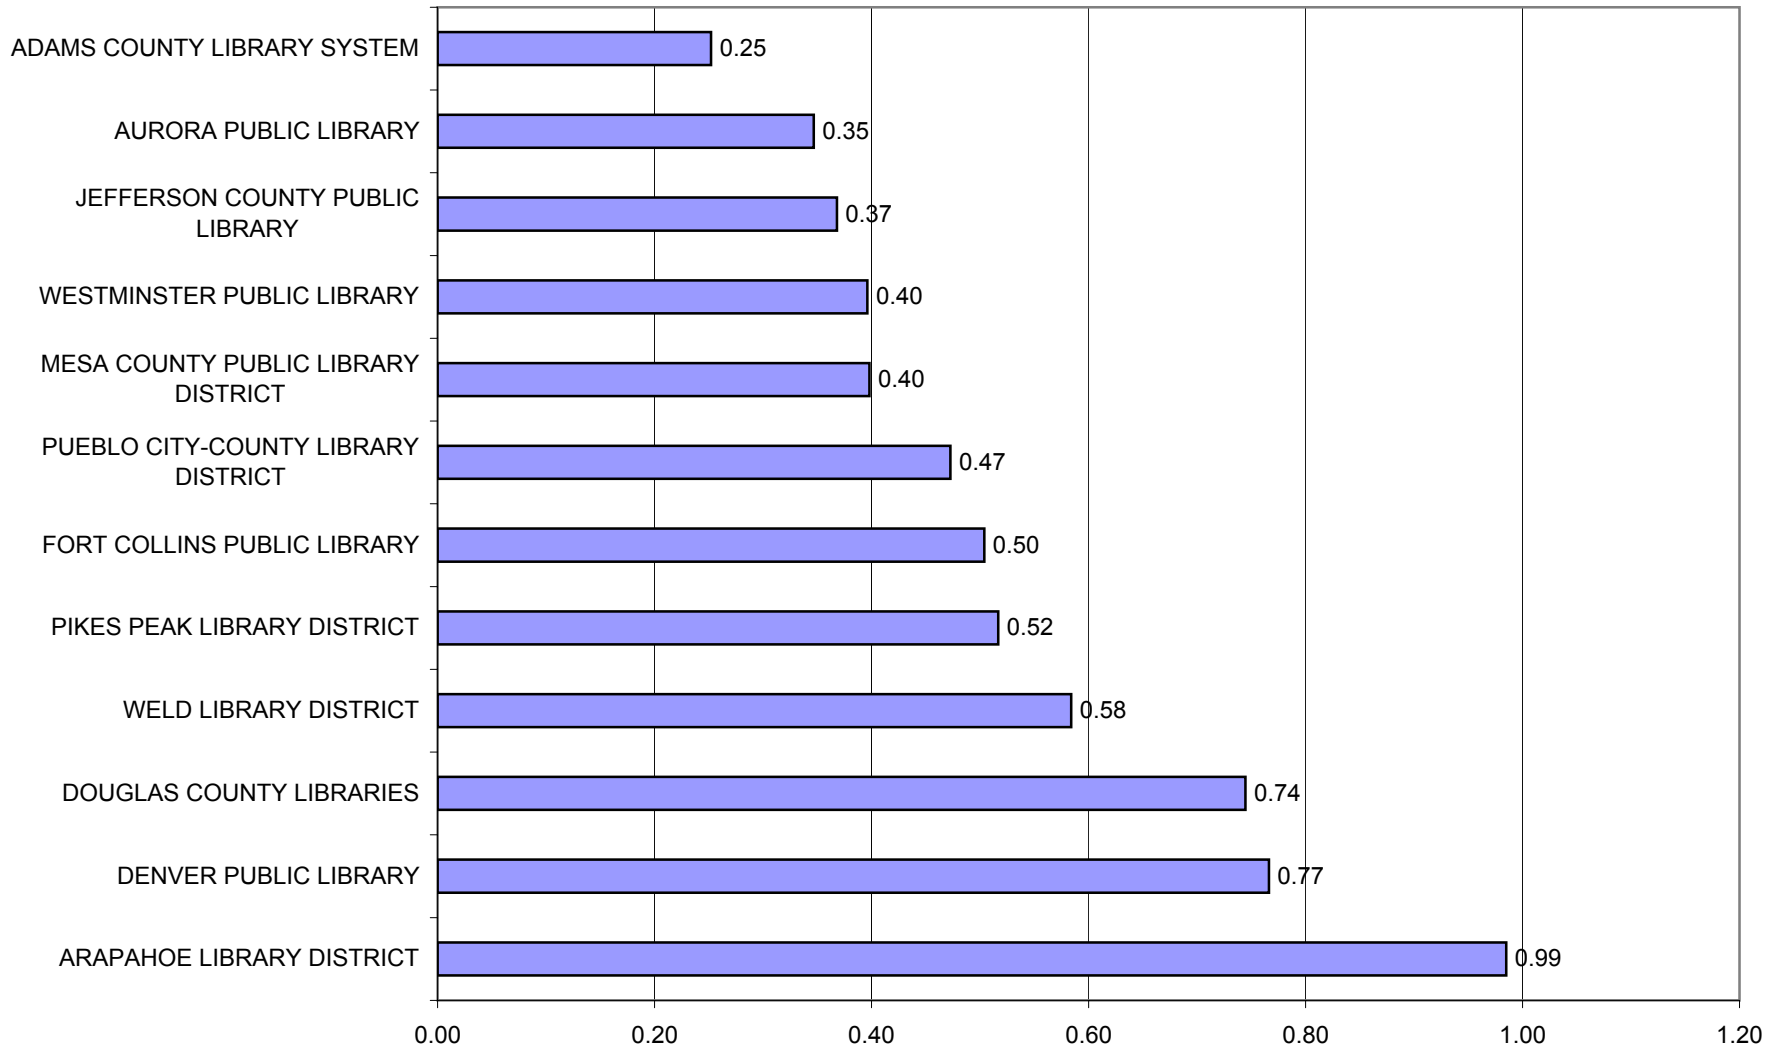

**2003 Staff per 1,000 Served
Libraries Serving 100,000 and More**

Source: 2003 Colorado Public Library Annual Report