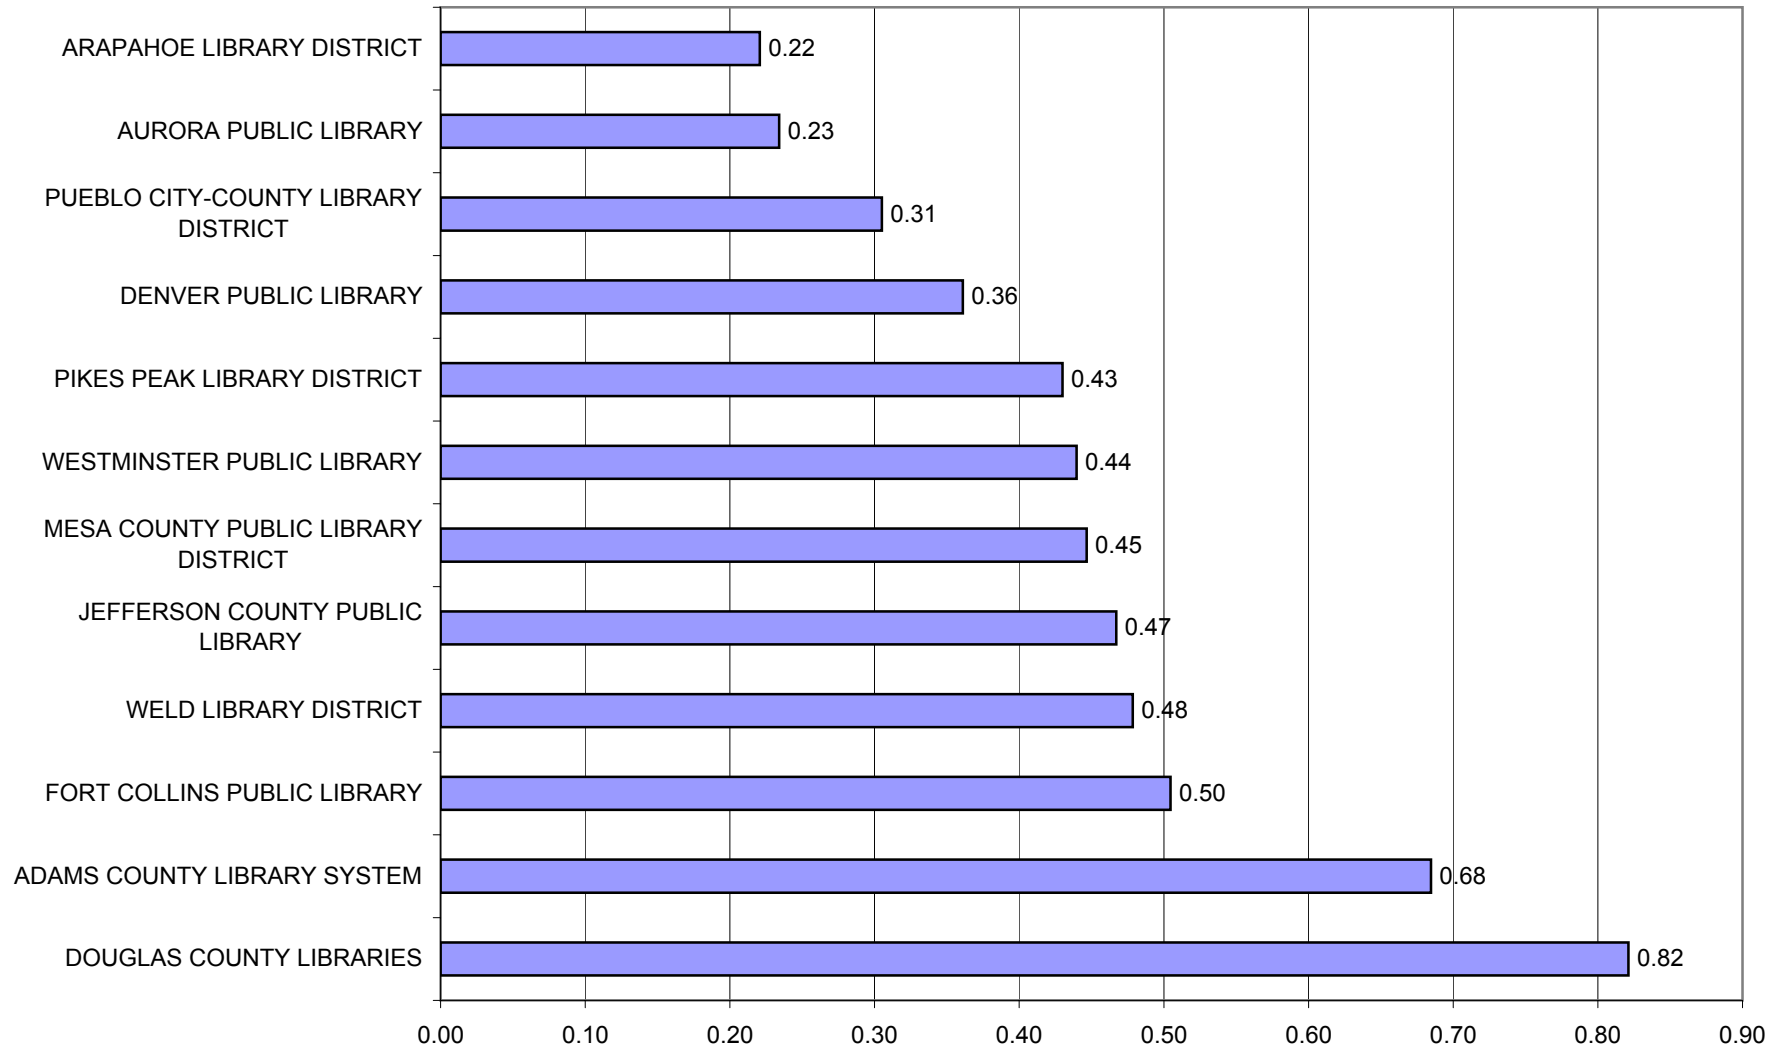

**2003 Staff per 1,000 Reference Questions  
Libraries Serving 100,000 and More**

Source: 2003 Colorado Public Library Annual Report