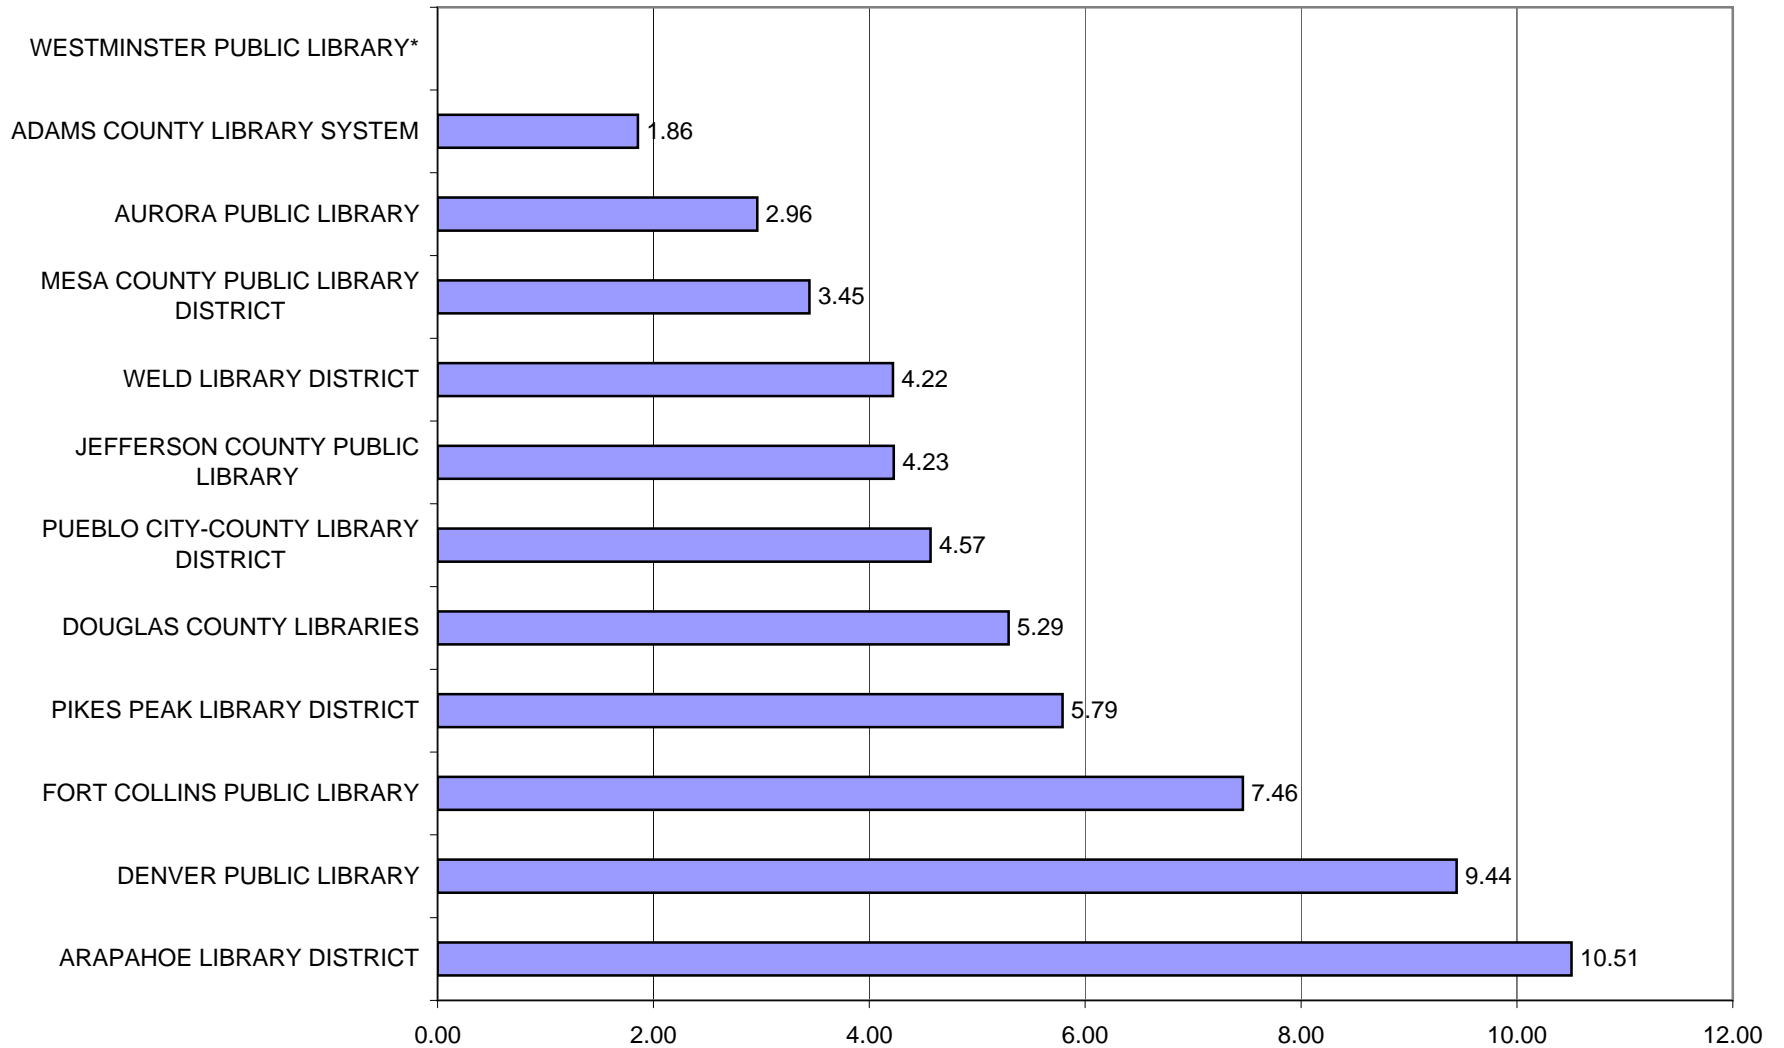

**2003 Visits per Capita  
Libraries Serving 100,000 and More**

\*Westminster Public Library did not report visits.