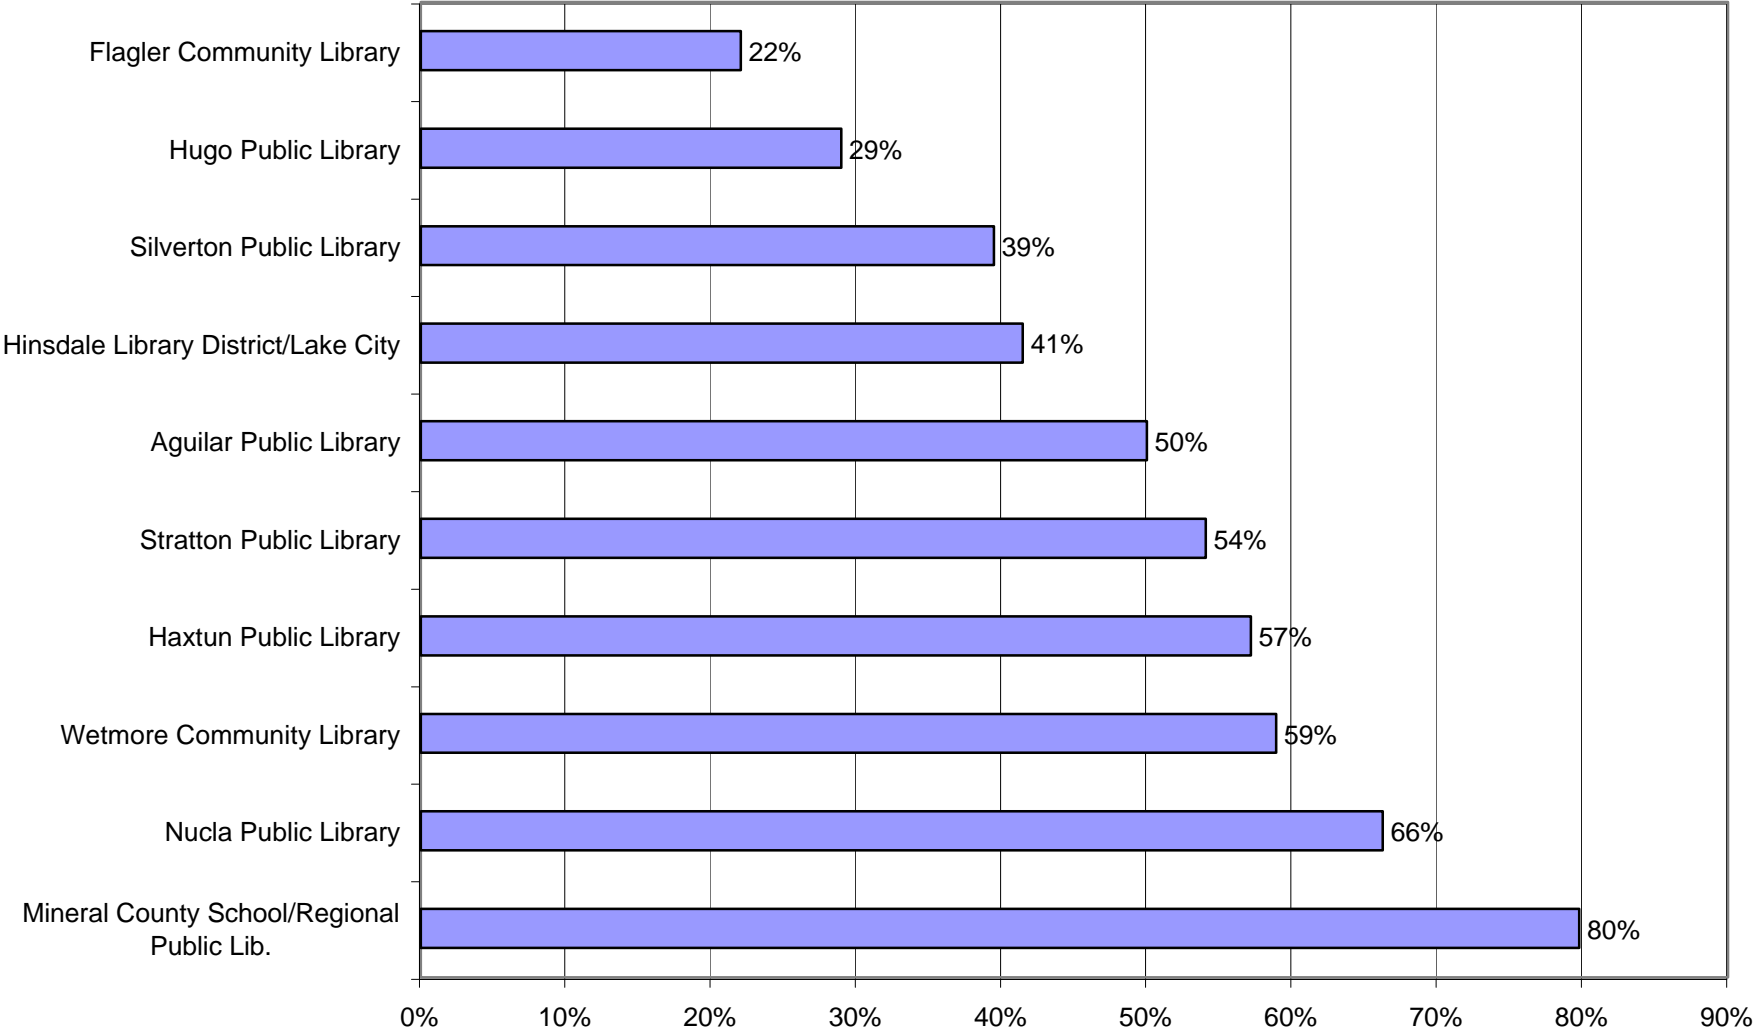

**Children's Materials Circulation as Percent of Total Circulation  
Libraries Serving Fewer Than 1,000 (2002)**

Source: 2002 Colorado Public Library Annual Report