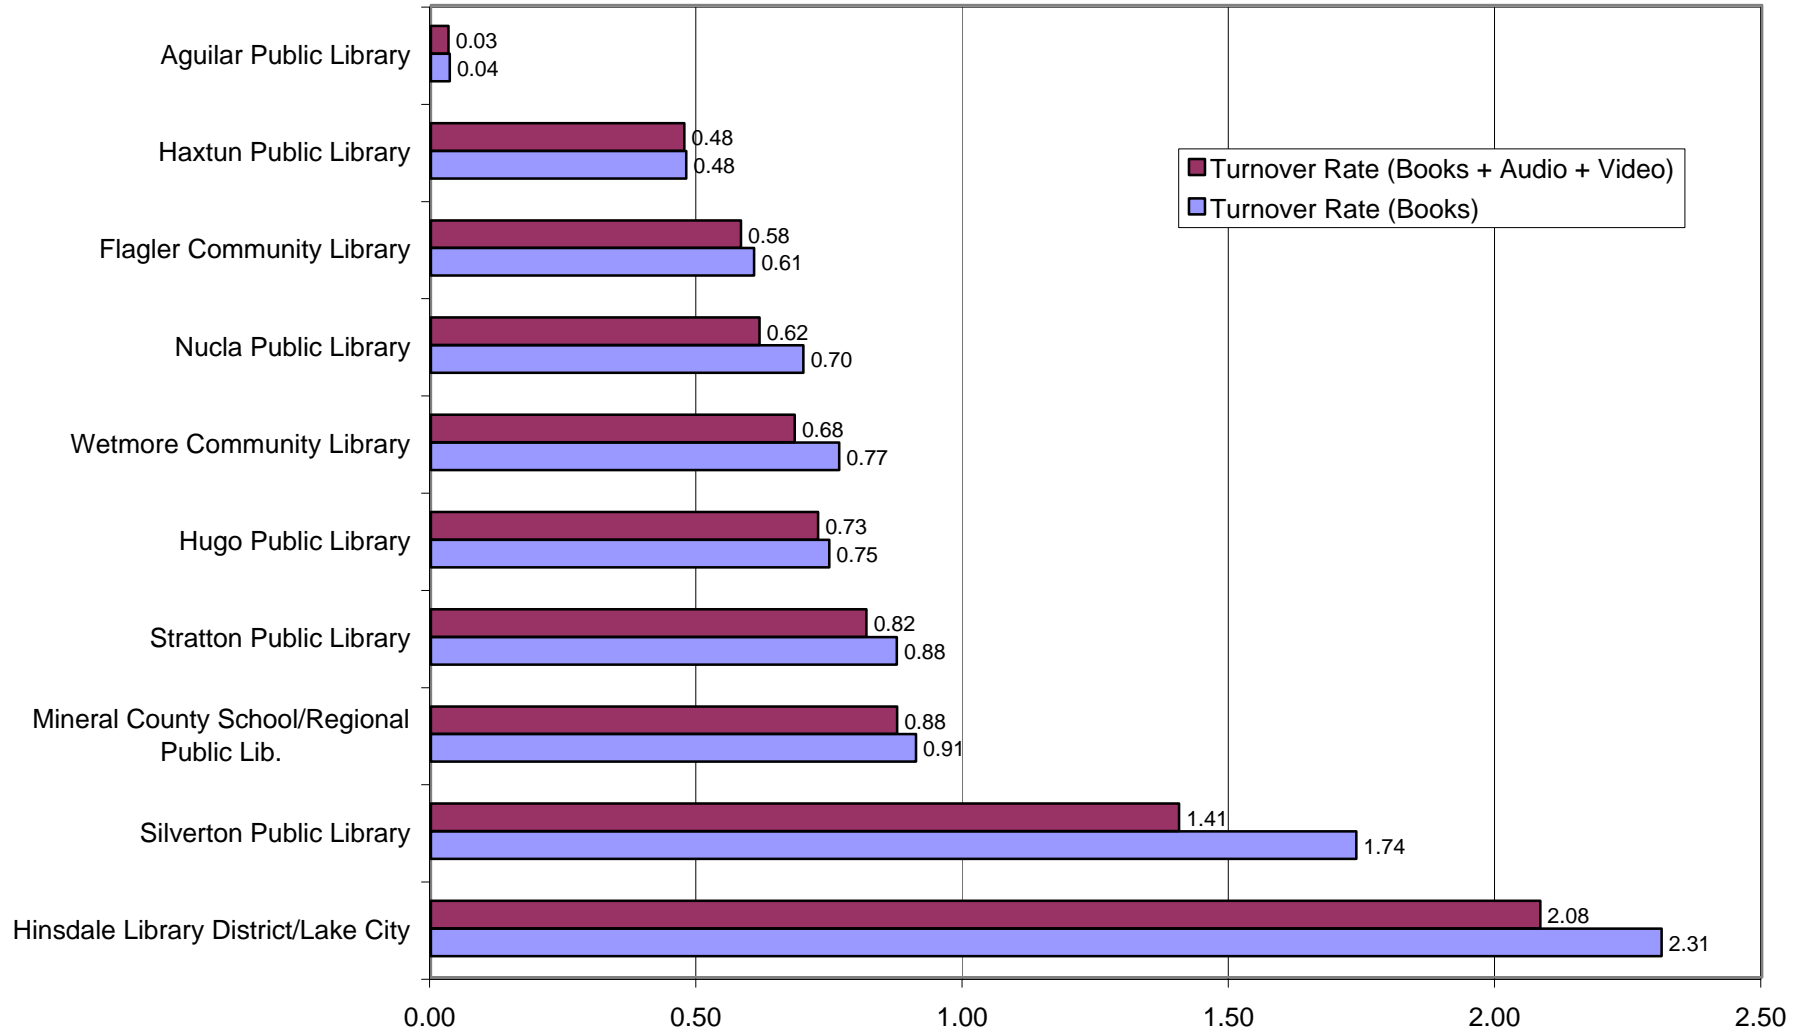

Turnover Rate Libraries Serving Fewer Than 1,000 (2002)

Source: 2002 Colorado Public Library Annual Report