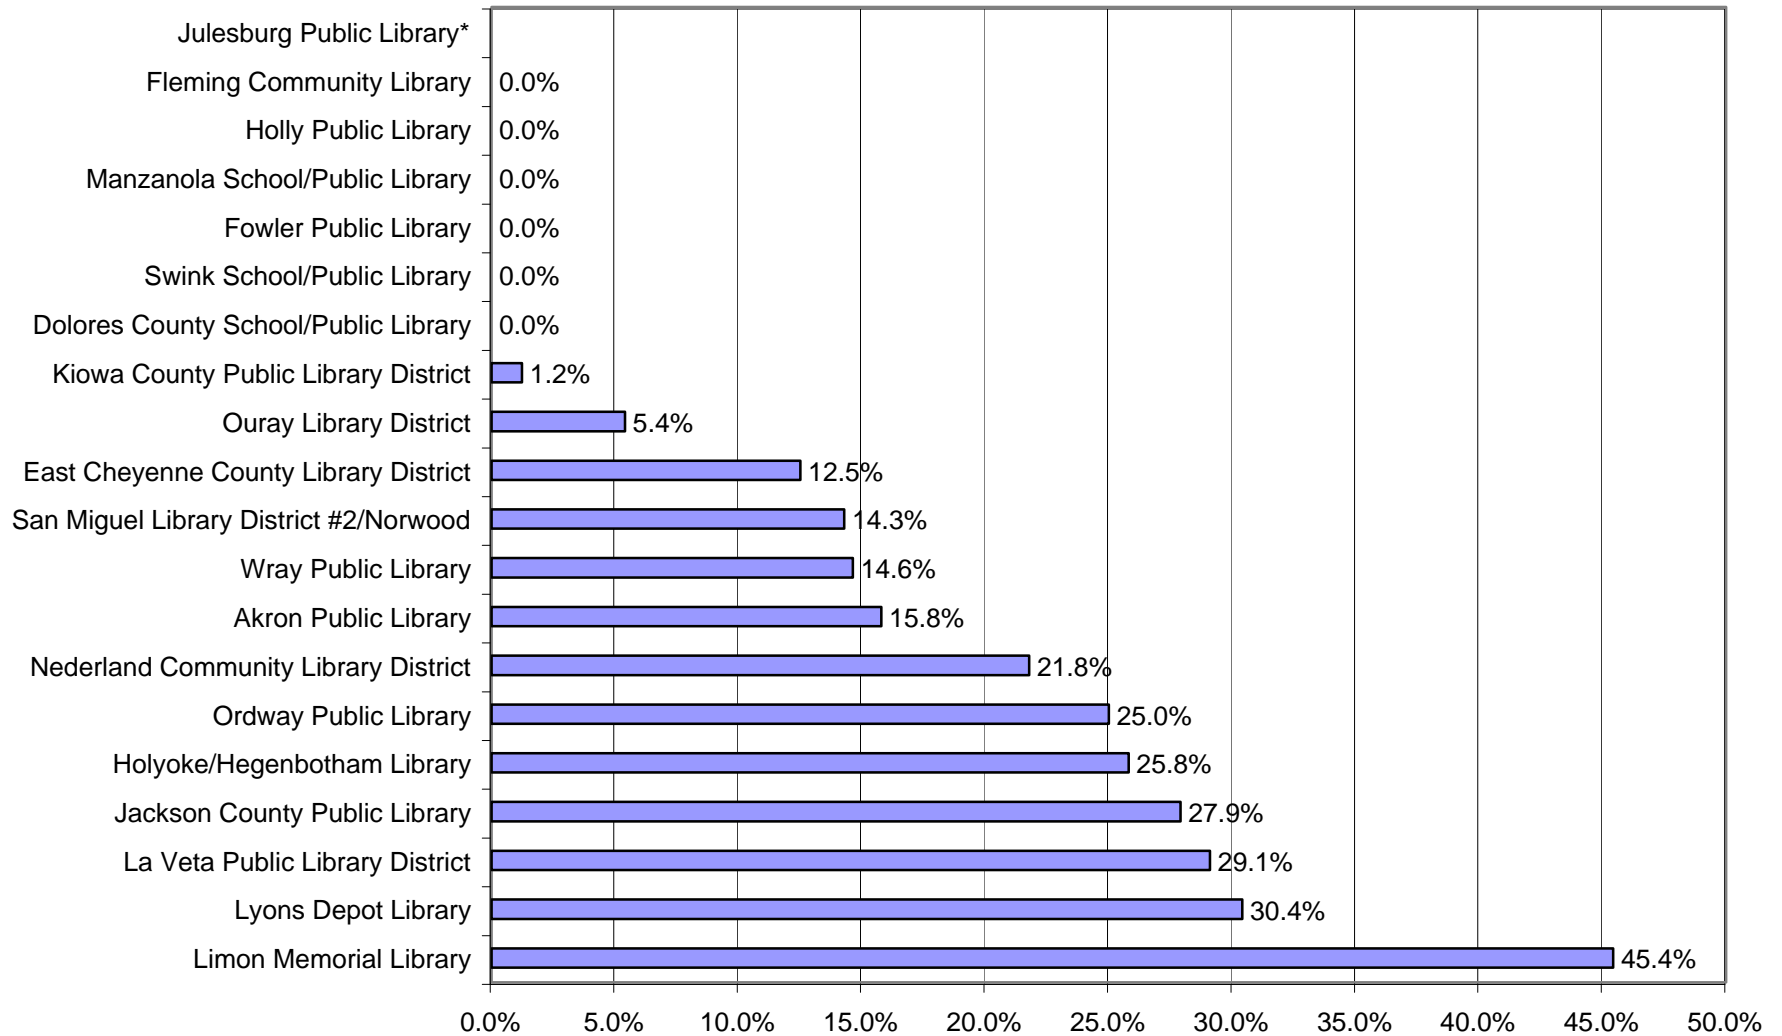

**Evening and Weekend Hours as Percent of Hours Open
Libraries Serving 1,000 - 2,499 (2002)**

*Julesburg Public Library did not report total hours open