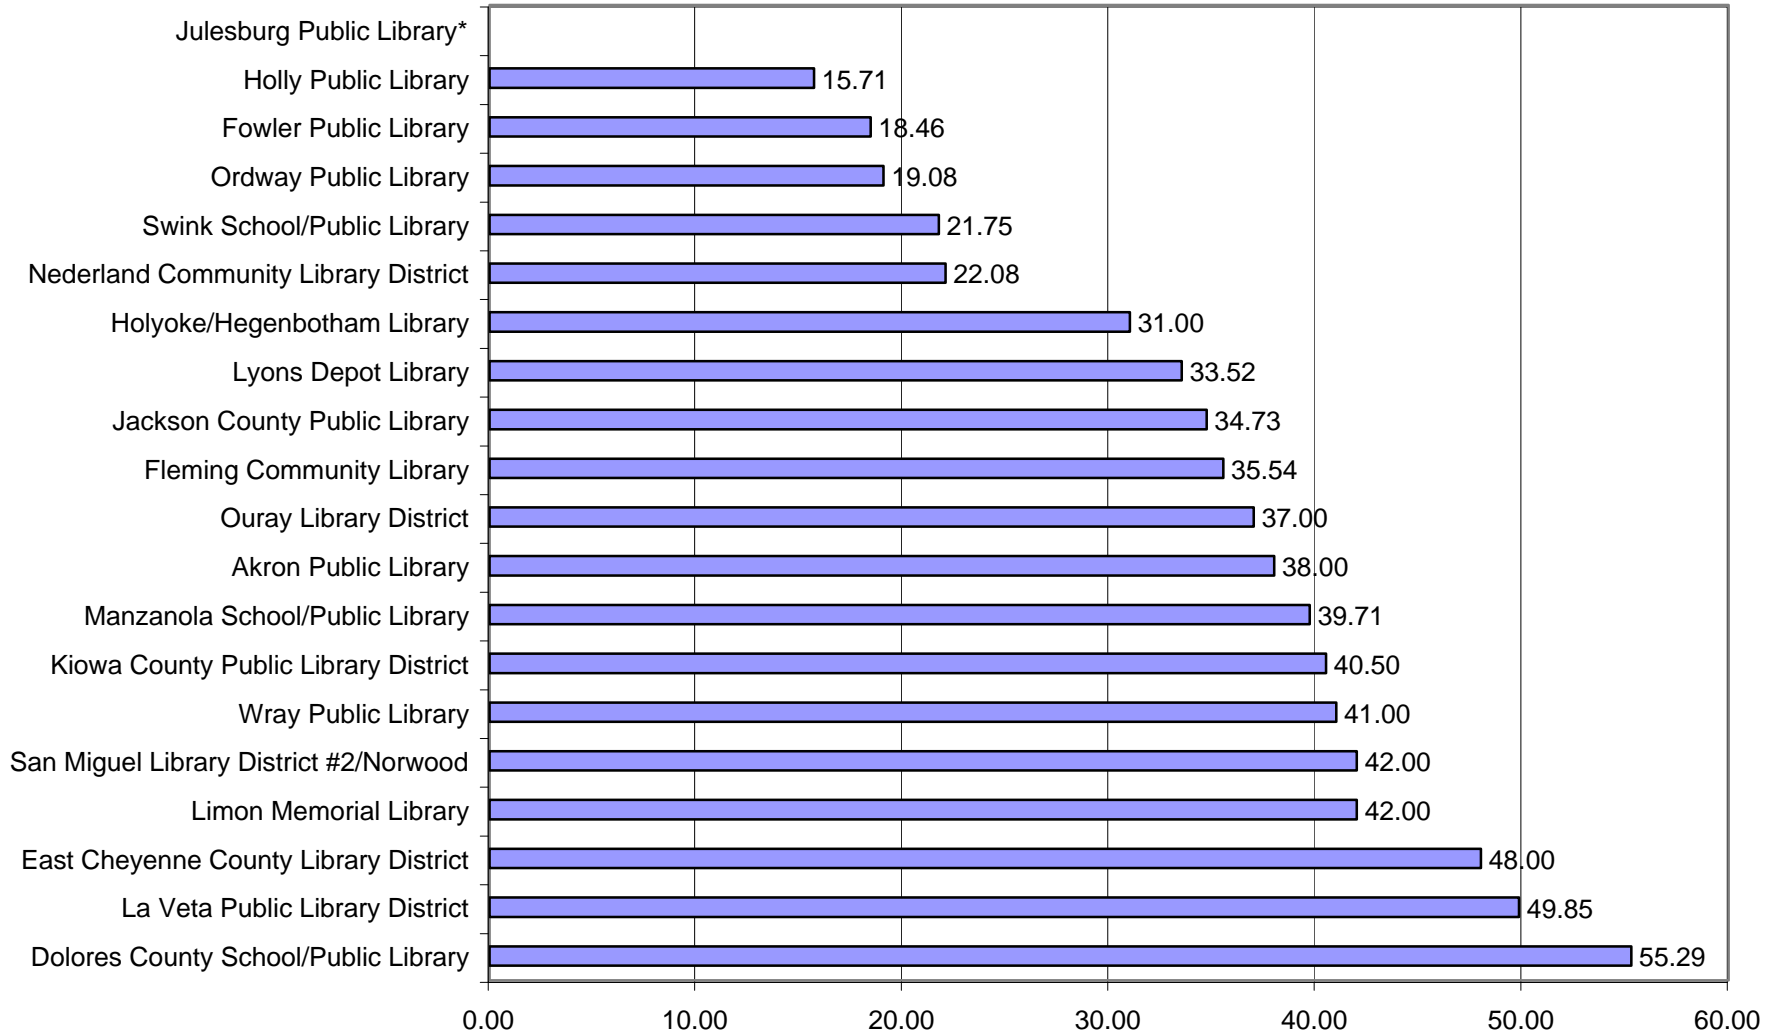

**Public Service Hours per Week
Libraries Serving 1,000 - 2,499 (2002)**

*Julesburg Public Library did not report total hours open.