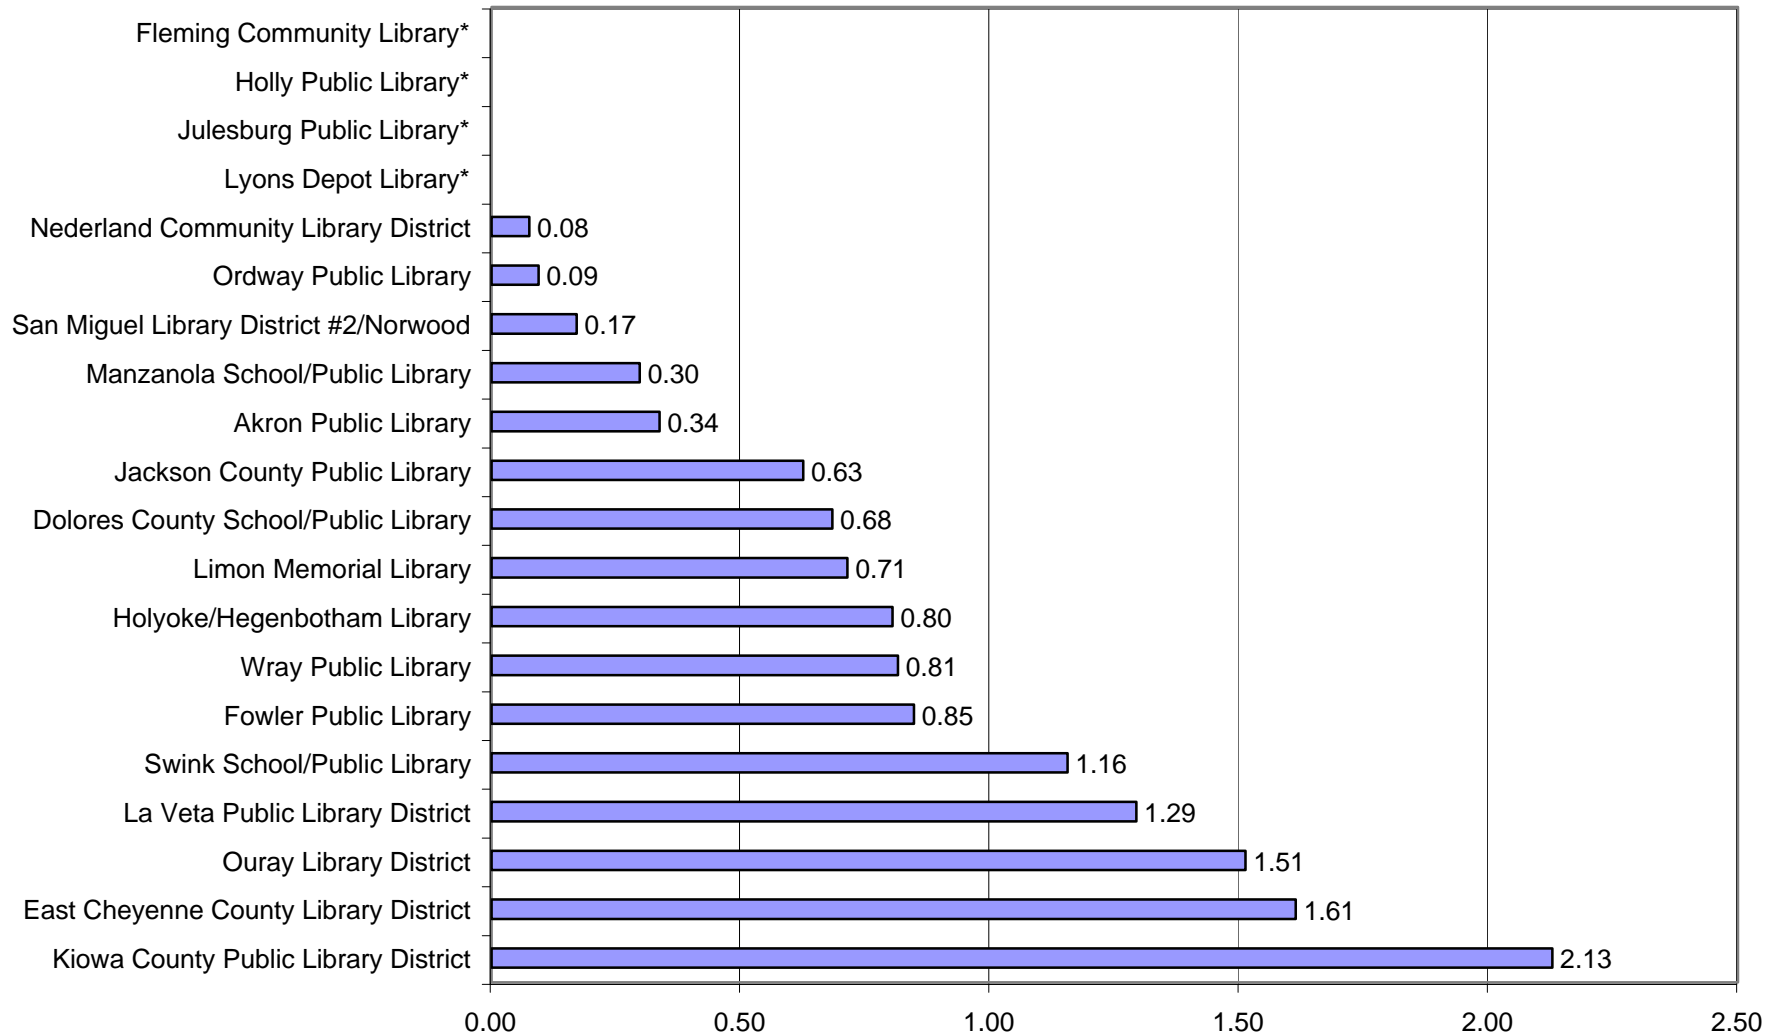

**Reference Questions per Capita
Libraries Serving 1,000 - 2,499 (2002)**

*Libraries with an asterisk did not report number of reference transactions