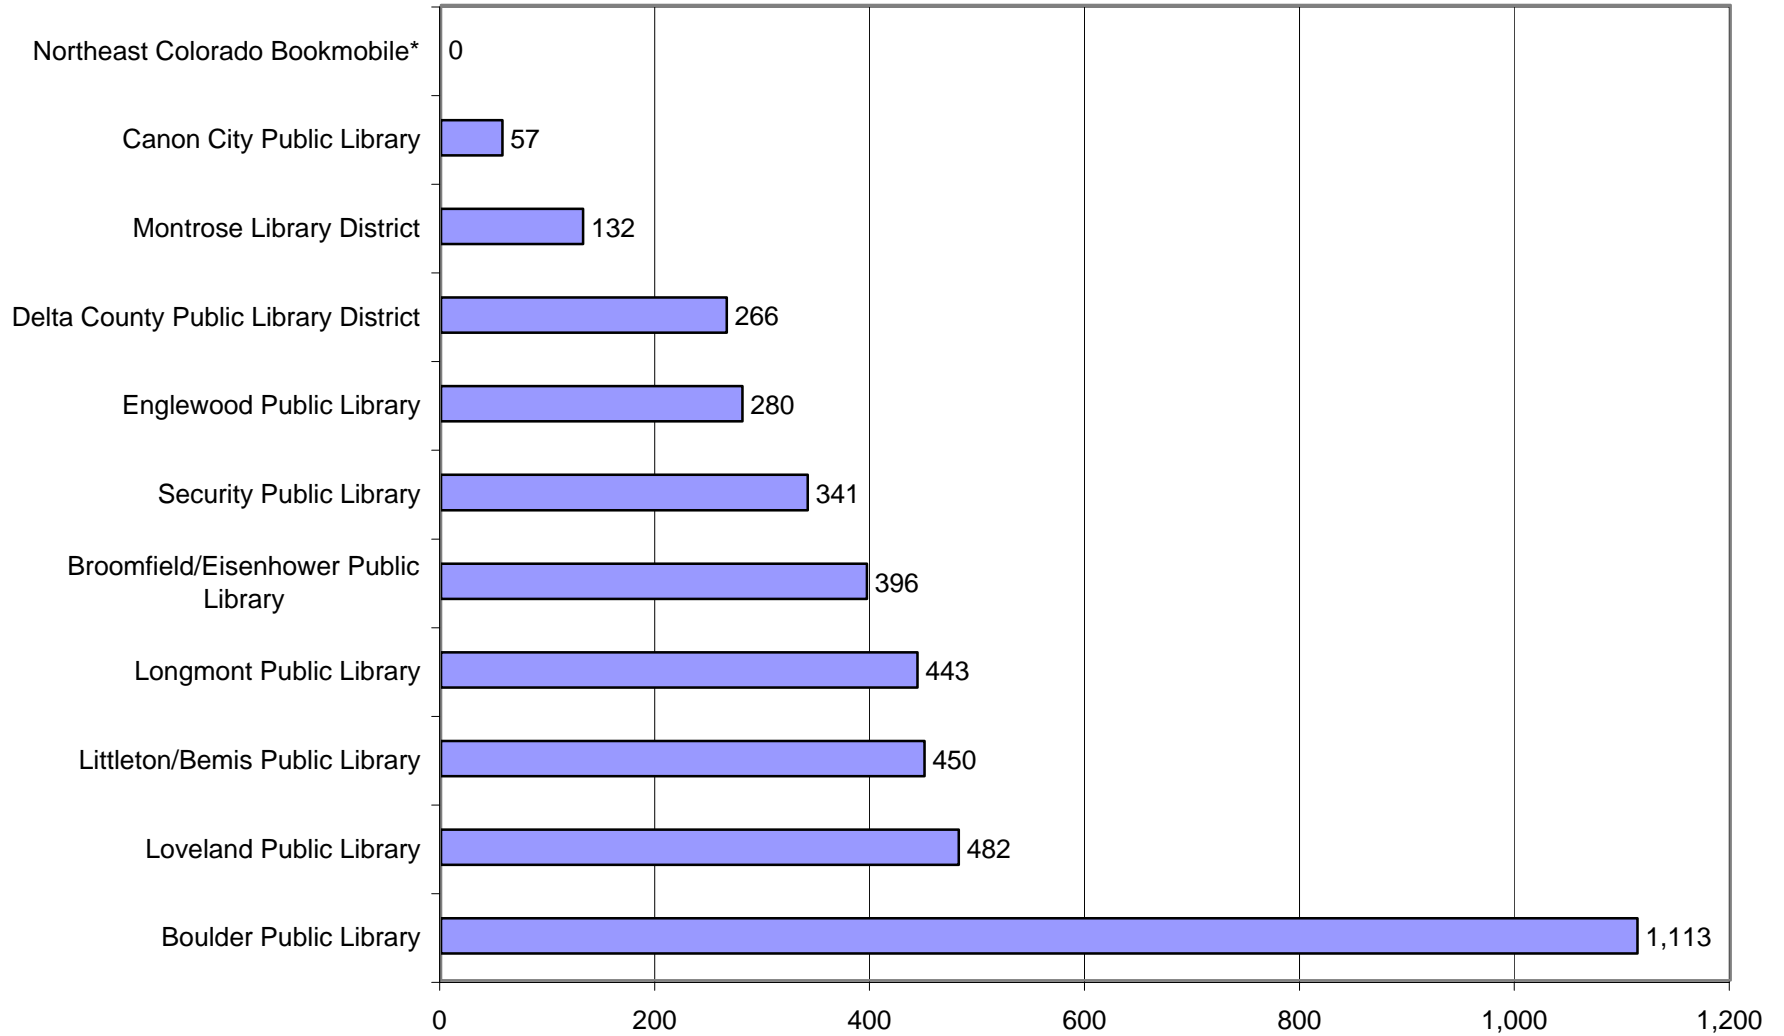

**Program Attendance per 1,000 Served
Libraries Serving 25,000 - 99,999 (2002)**

*Northeast Colorado Bookmobile did not report program attendance

Source: 2002 Colorado Public Library Annual Report