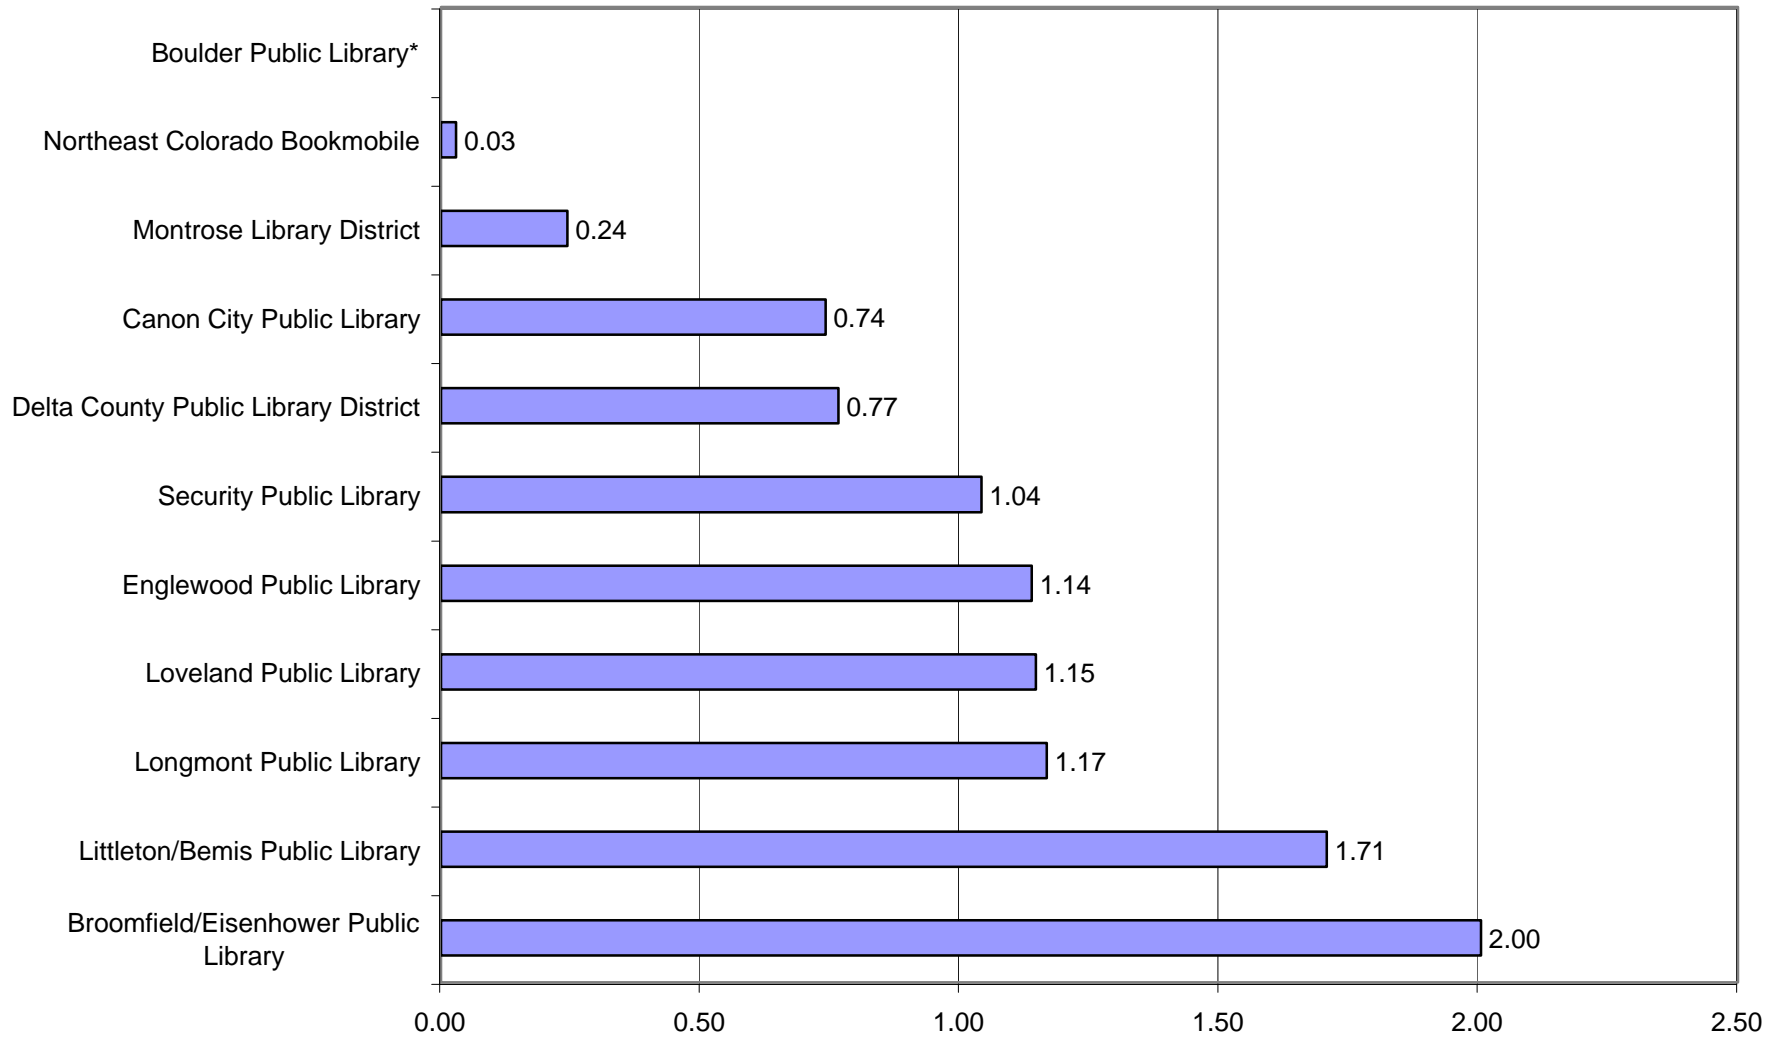

**Reference Questions per Capita  
Libraries Serving 25,000 - 99,999 (2002)**

\*Boulder Public Library did not report reference transactions