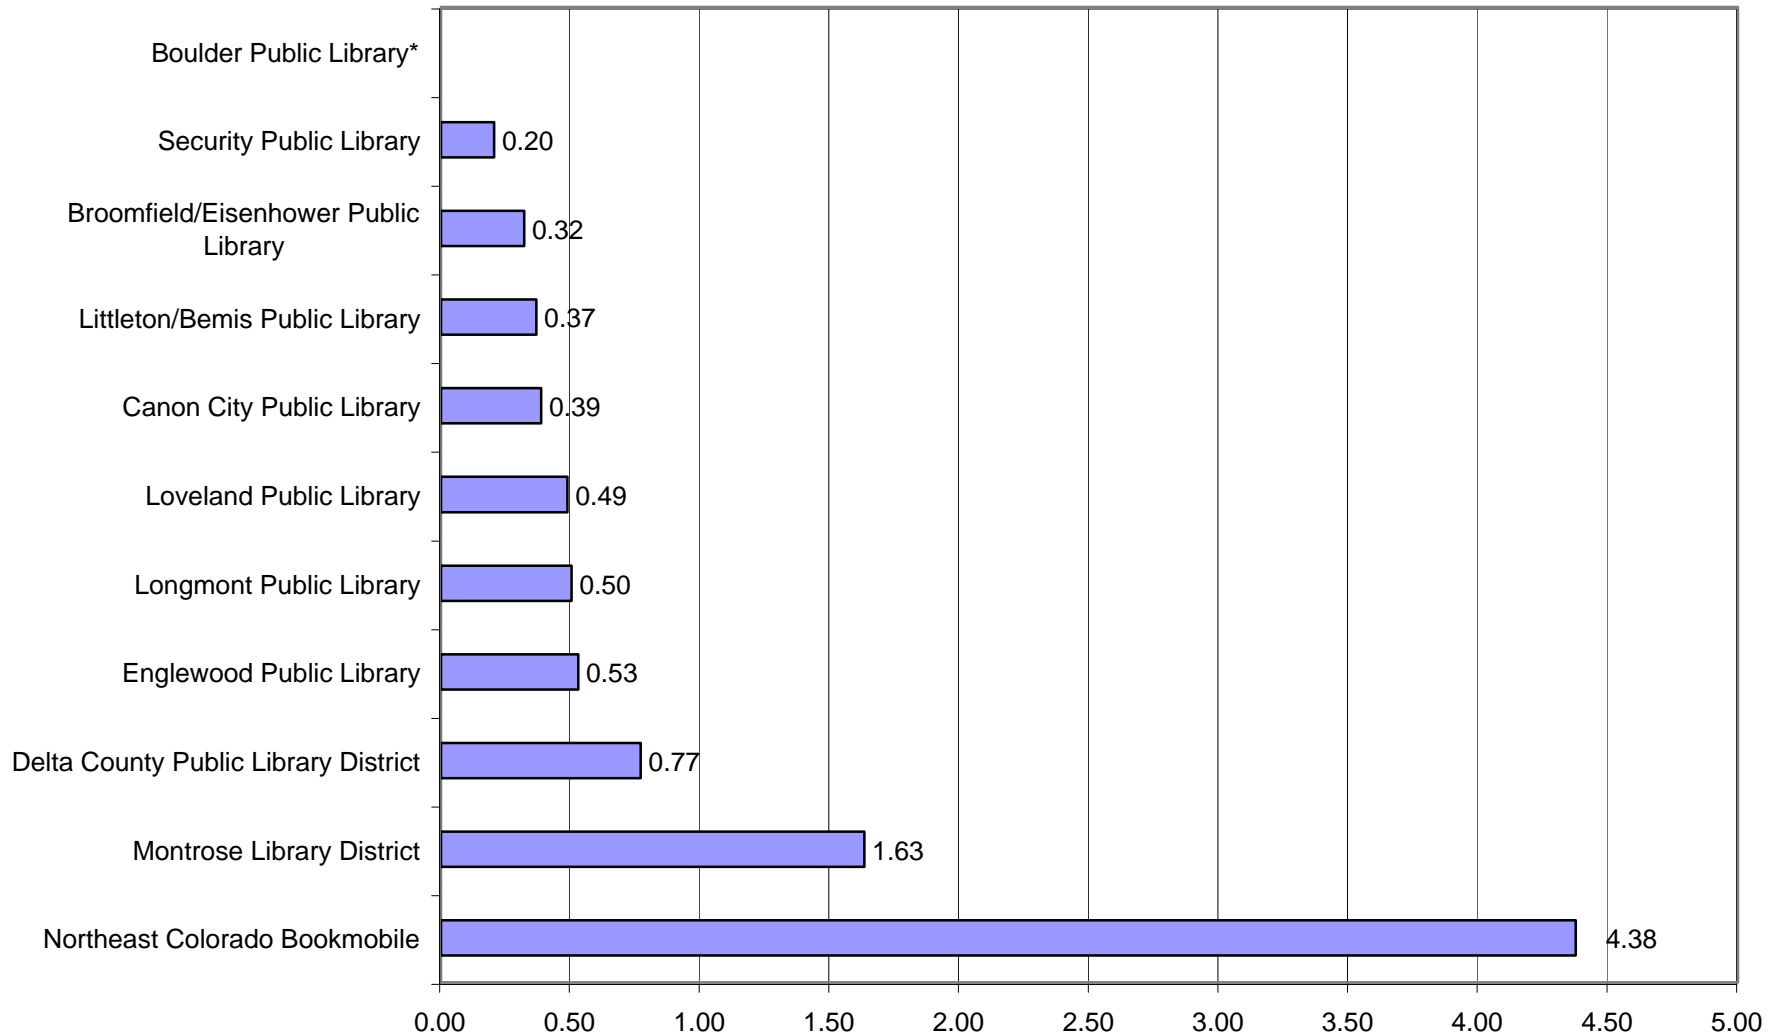

**Staff per 1,000 Reference Questions
Libraries Serving 25,000 - 99,999 (2002)**

*Boulder Public Library did not report reference transactions