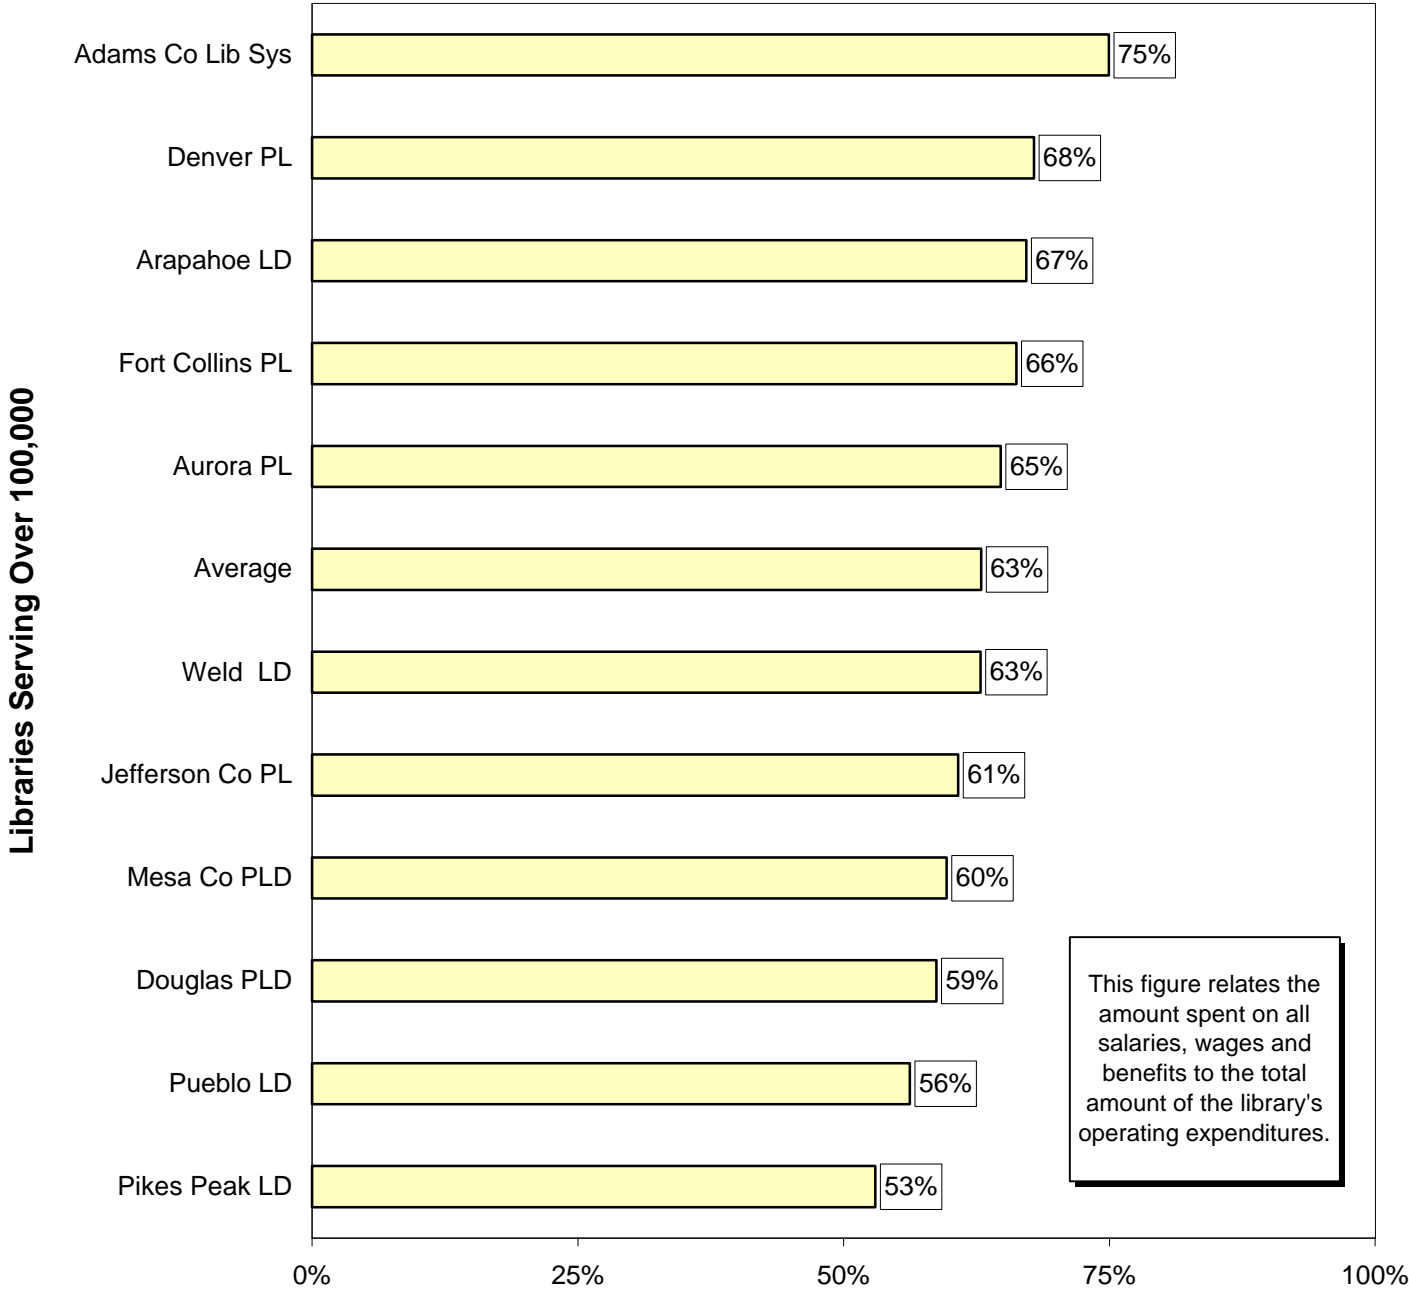

# Colorado Public Library Profiles 1997

**Staff as Percent of Operating Expenditures**

Source: Library Research Service