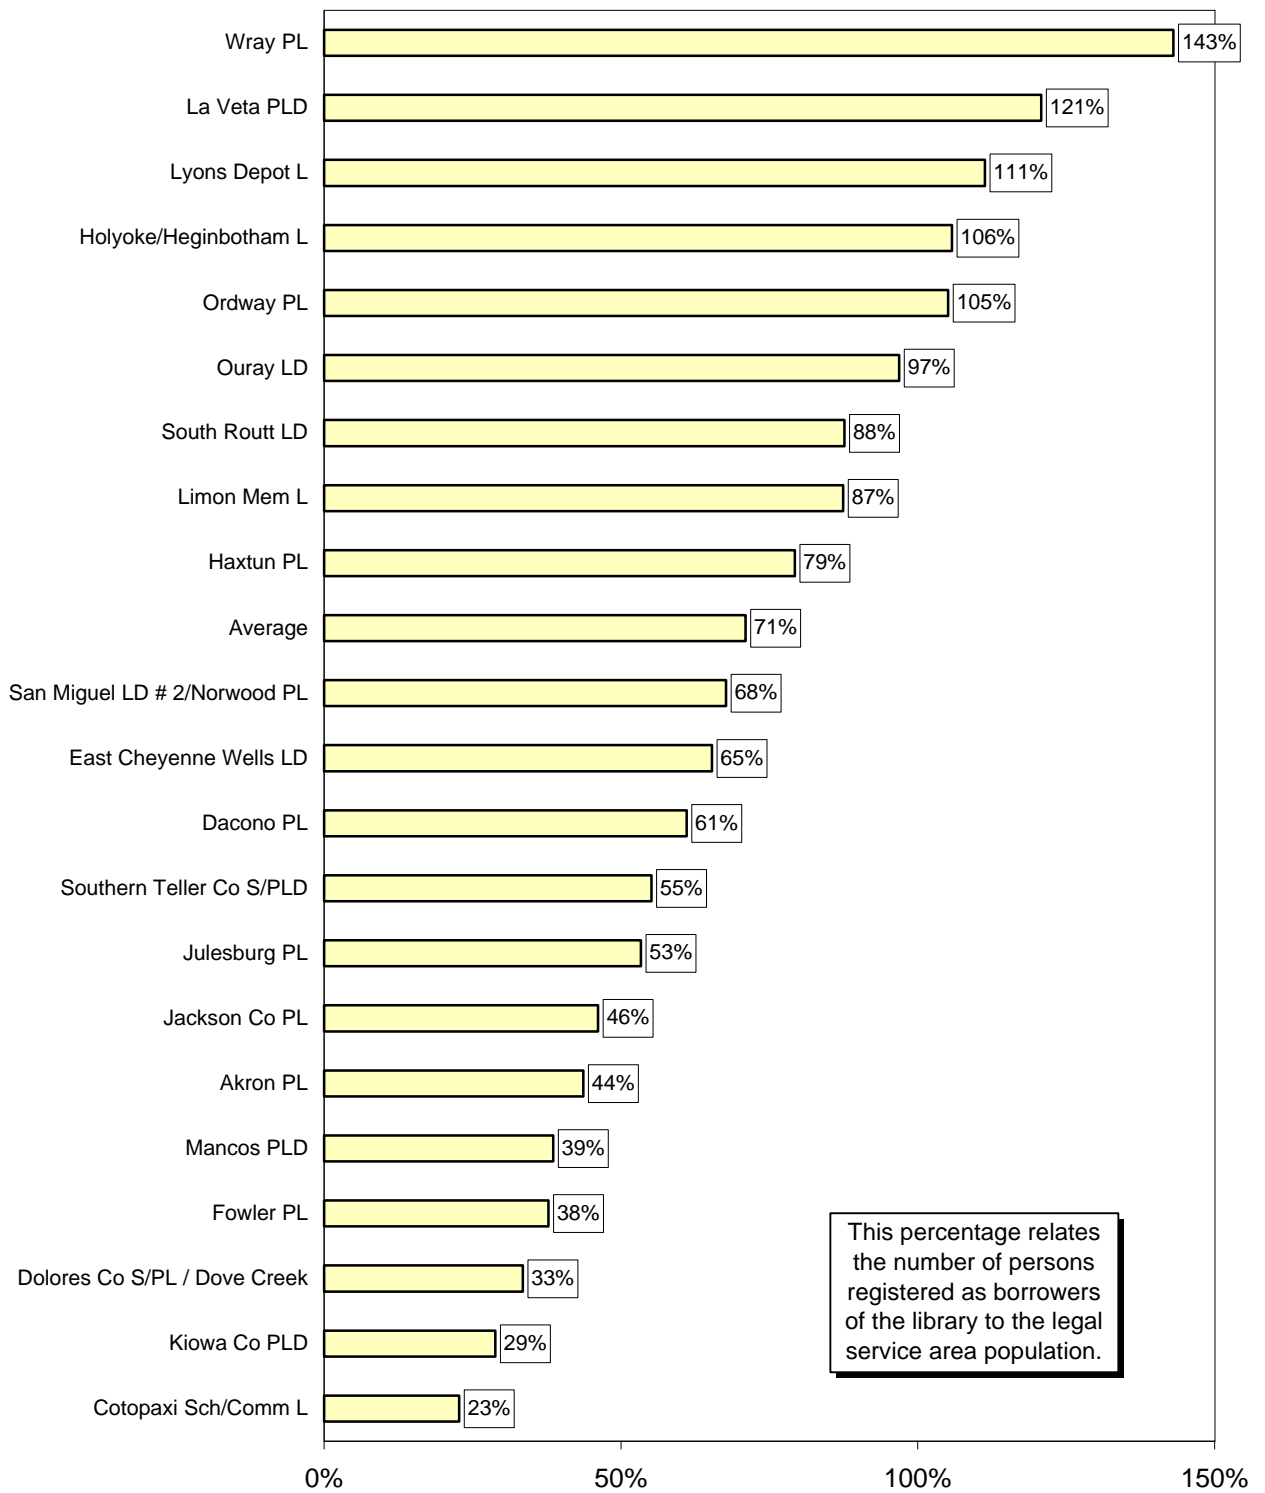

# Colorado Public Libraries 1997

Libraries Serving 1,000 - 2,499

Registration as Percent of Population