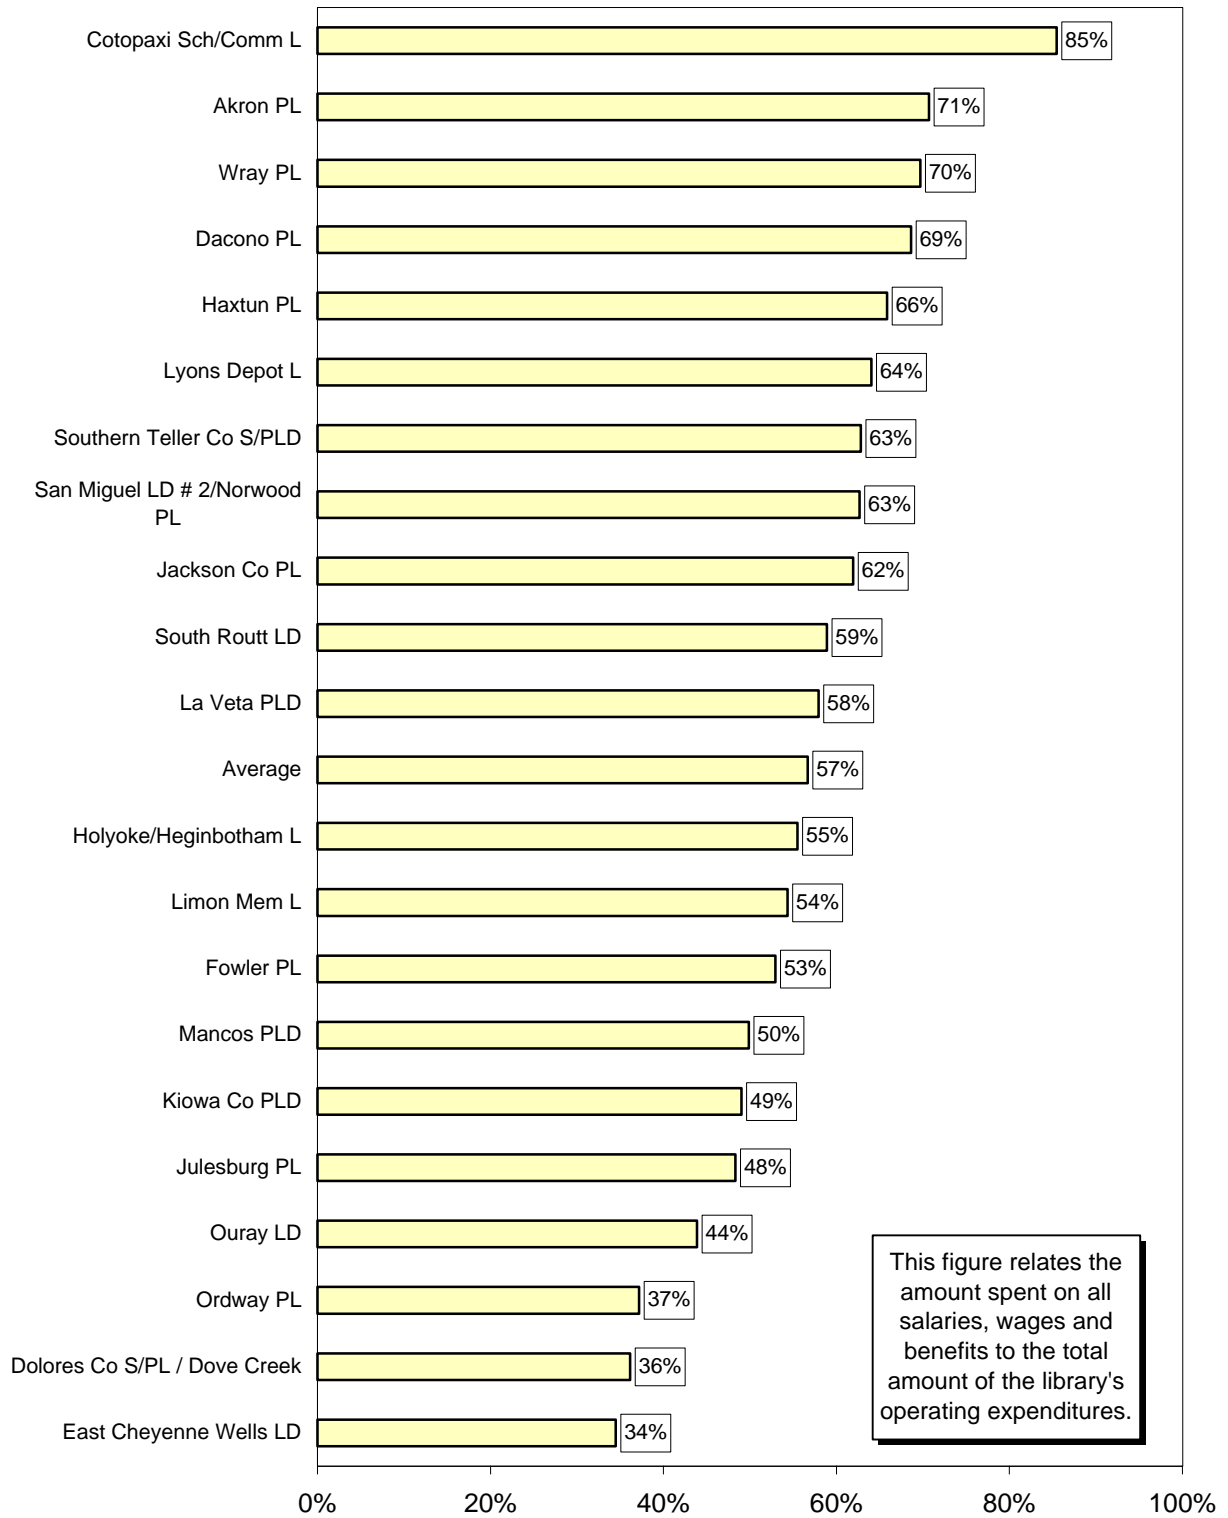

Colorado Public Libraries 1997

Libraries Serving 1,000 - 2,499

Staff as Percent of Operating Expenditures