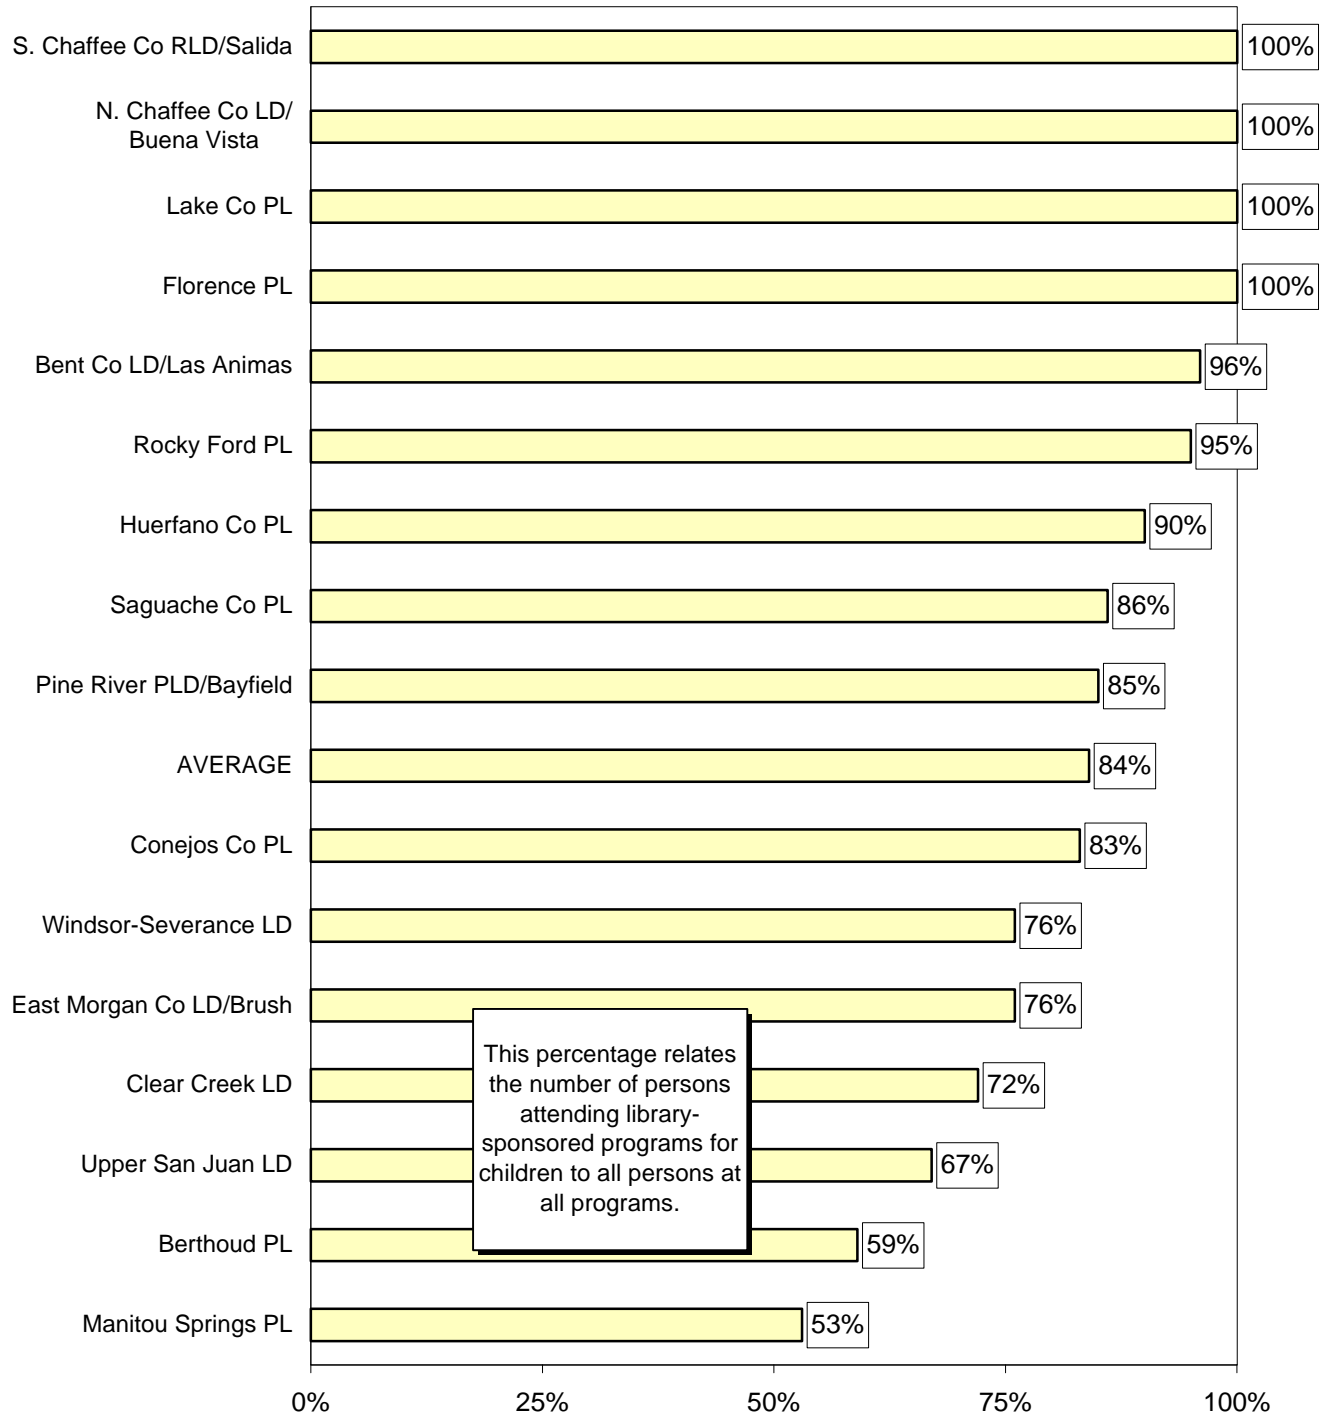

Colorado Public Libraries 1997

Libraries Serving 5,000 - 9,999

This percentage relates the number of persons attending library-sponsored programs for children to all persons at all programs.

Attendance at Children's Programs as a Percent of Total Attendance