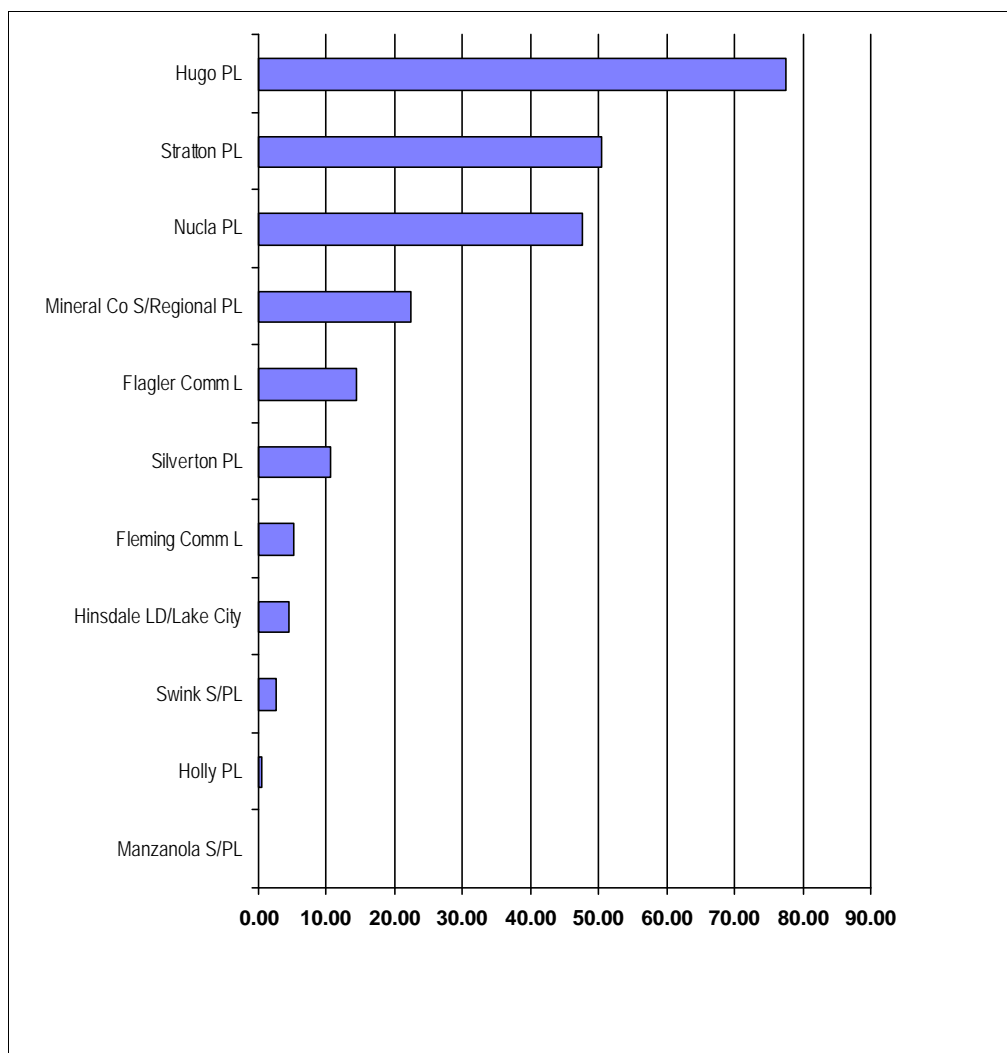

ILLs per 1,000 Circulation

Libraries Serving
Less than 1,000

This statistic relates the number of materials borrowed from other libraries to the number of materials borrowed from the local collection.

Library	Materials Borrowed	Total Circulation	ILLs per 1K Circulation
Flagler Comm L	88	6,087	14.5
Fleming Comm L	120	23,386	5.1
Hinsdale LD/Lake City	103	23,329	4.4
Holly PL	1	2,317	0.4
Hugo PL	574	7,397	77.6
Manzanola S/PL	0	2,341	0.0
Mineral Co S/Regional PL	200	8,900	22.5
Nucla PL	208	4,368	47.6
Silverton PL	226	21,316	10.6
Stratton PL	235	4,655	50.5
Swink S/PL	27	9,987	2.7