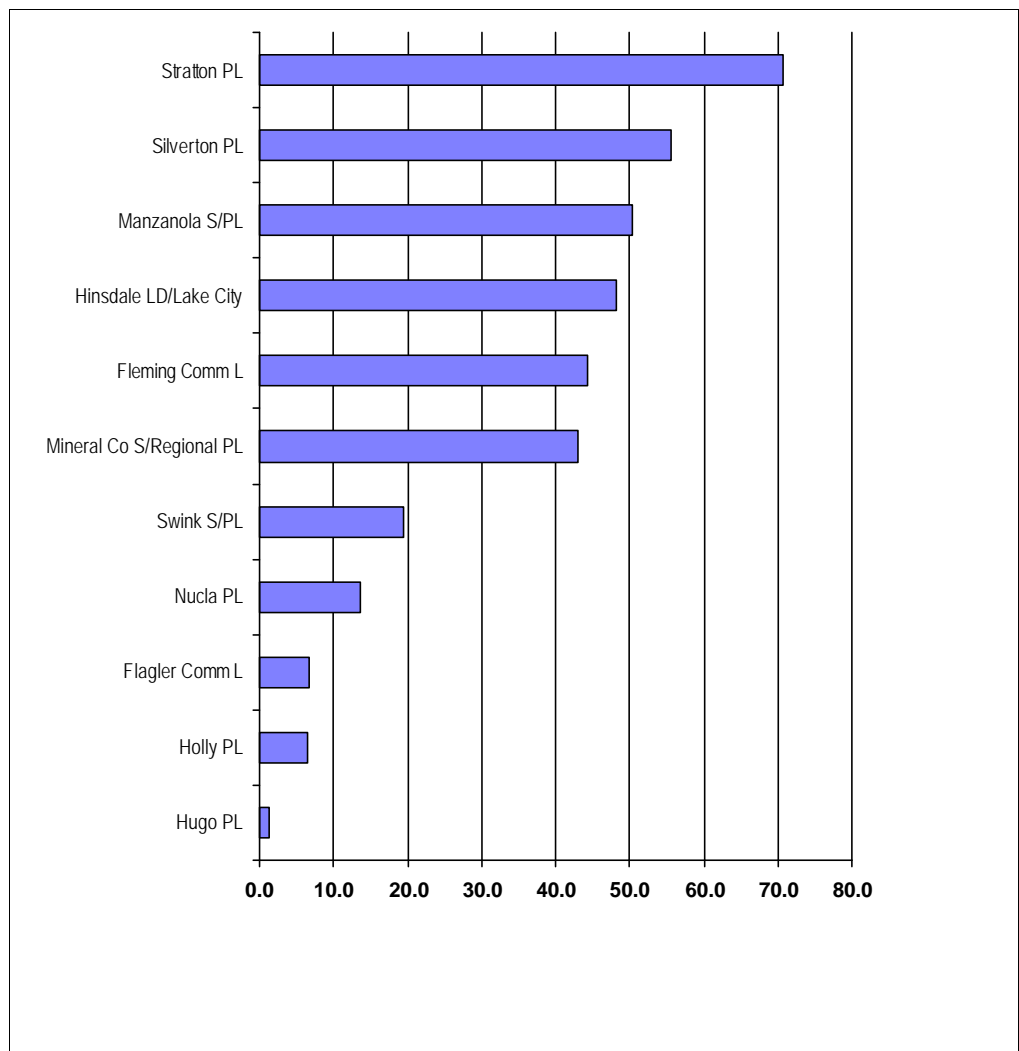

# Subscriptions per 1,000 Served

## Libraries Serving Less than 1,000

This statistic relates the number of current serial subscriptions the library carries to the total number of persons the library was established to serve.

Library	LSA Population	Total Subscriptions	Subscriptions per 1K Served
Flagler Comm L	594	4	6.7
Fleming Comm L	992	44	44.4
Hinsdale LD/Lake City	746	36	48.3
Holly PL	929	6	6.5
Hugo PL	834	1	1.2
Manzanola S/PL	933	47	50.4
Mineral Co S/Regional PL	696	30	43.1
Nucla PL	739	10	13.5
Silverton PL	539	30	55.7
Stratton PL	678	48	70.8
Swink S/PL	822	16	19.5