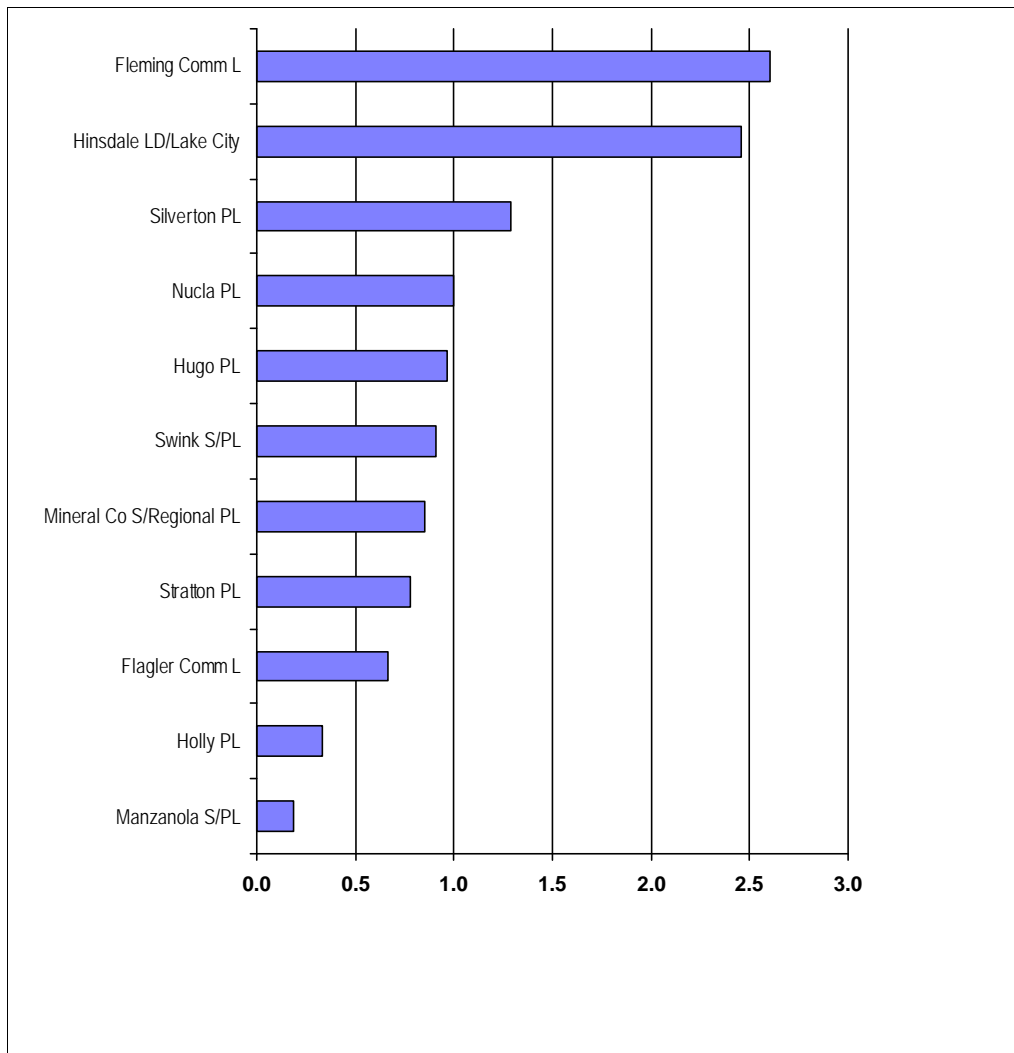

Turnover Rate

Libraries Serving Less than 1,000

This number measures the relative use of the library's collection by relating the number of items checked out to the size of the book collection.

Library	Total Circulation	Total Volumes Held	Turnover Rate
Flagler Comm L	6,087	9,118	0.7
Fleming Comm L	23,386	8,988	2.6
Hinsdale LD/Lake City	23,329	9,510	2.5
Holly PL	2,317	6,909	0.3
Hugo PL	7,397	7,656	1.0
Manzanola S/PL	2,341	12,510	0.2
Mineral Co S/Regional PL	8,900	10,500	0.8
Nucla PL	4,368	4,367	1.0
Silverton PL	21,316	16,500	1.3
Stratton PL	4,655	5,950	0.8
Swink S/PL	9,987	10,983	0.9