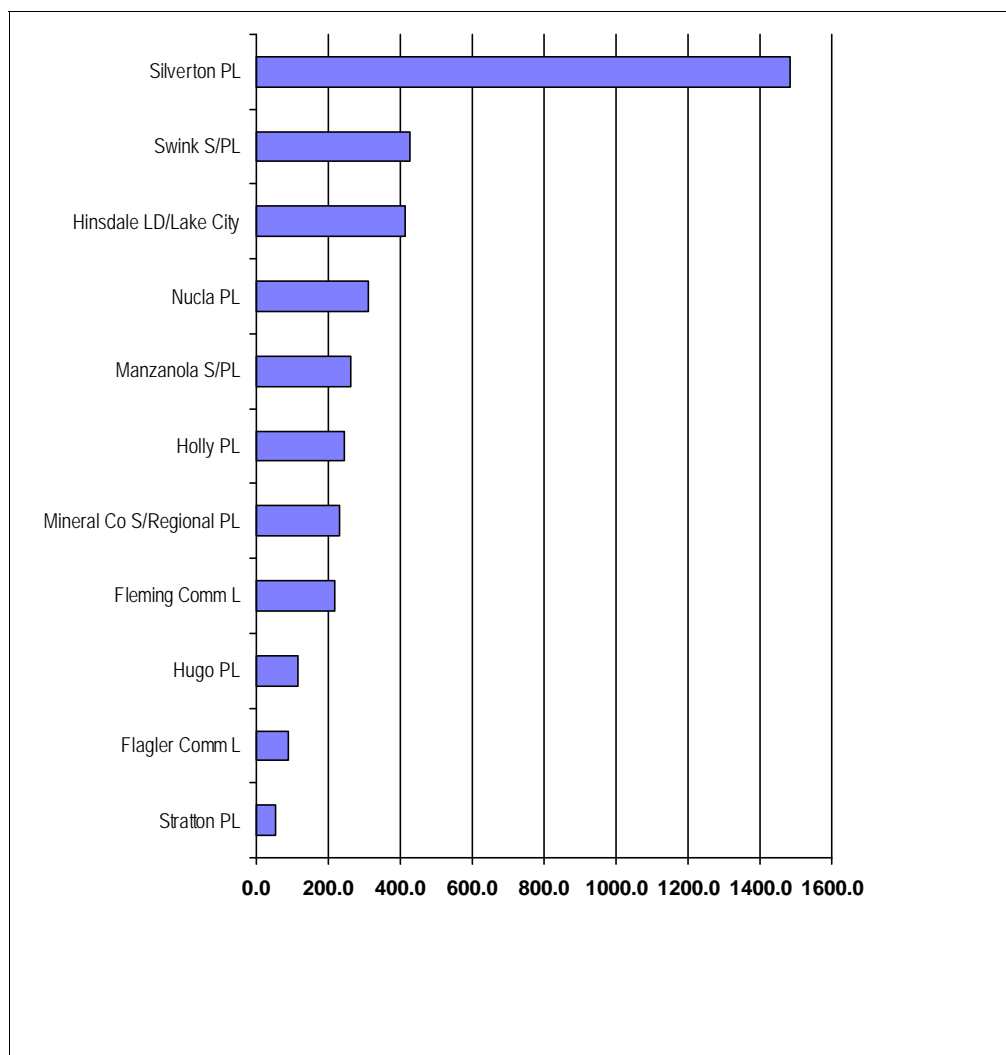

Videos per 1,000 Served

Libraries Serving Less than 1,000

This figure relates the number of video tapes in the library's collection to the total number of persons the library was established to serve.

Library	LSA Population	Total Videos	Videos per 1,000 Served
Flagler Comm L	594	52	87.5
Fleming Comm L	992	215	216.7
Hinsdale LD/Lake City	746	308	412.9
Holly PL	929	229	246.5
Hugo PL	834	97	116.3
Manzanola S/PL	933	243	260.5
Mineral Co S/Regional PL	696	160	229.9
Nucla PL	739	230	311.2
Silverton PL	539	800	1,484.2
Stratton PL	678	35	51.6
Swink S/PL	822	352	428.2