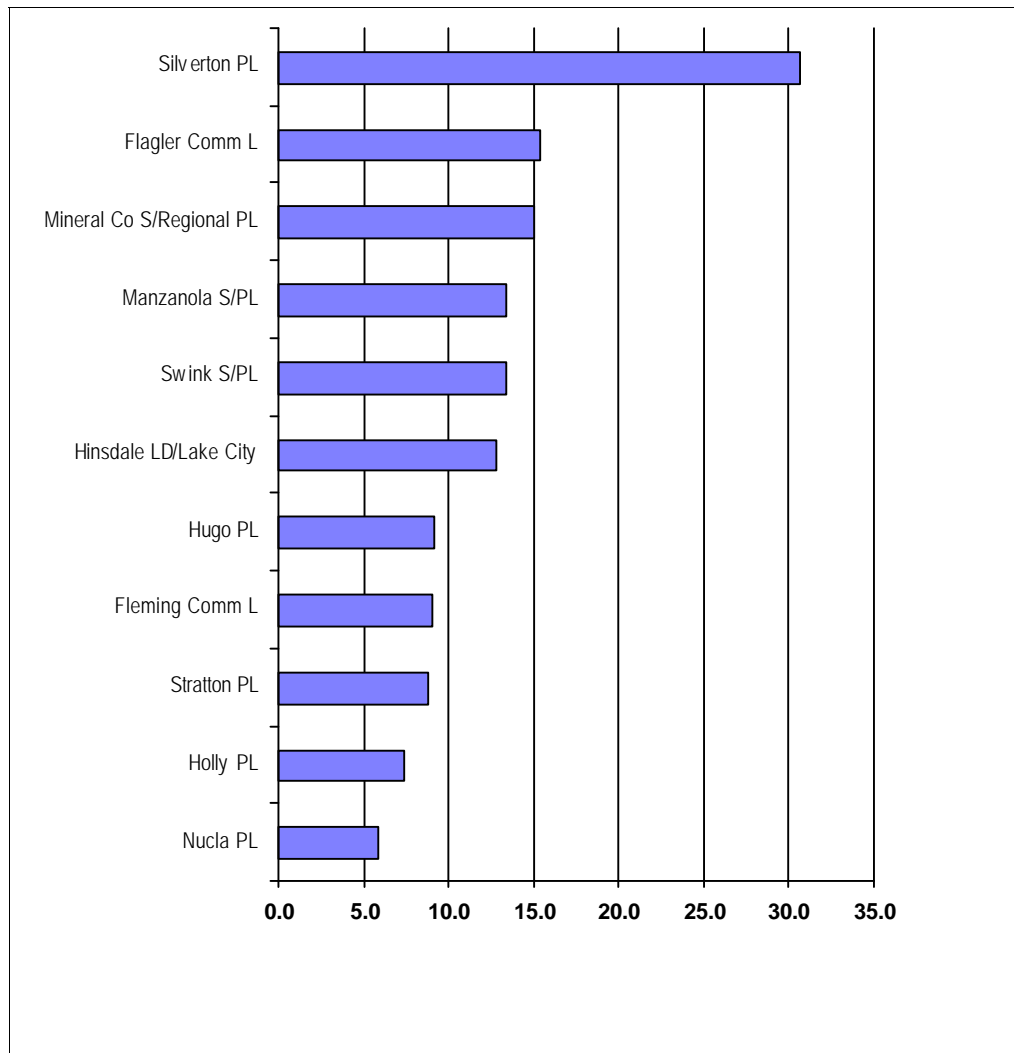

Volumes Held per Capita

Libraries Serving Less than 1,000

This statistic relates the number of books and bound volumes in the library's collection to the total number of persons the library was established to serve.

Library	LSA Population	Total Volumes Held	Volumes per Capita
Flagler Comm L	594	9,118	15.4
Fleming Comm L	992	8,988	9.1
Hinsdale LD/Lake City	746	9,510	12.7
Holly PL	929	6,909	7.4
Hugo PL	834	7,656	9.2
Manzanola S/PL	933	12,510	13.4
Mineral Co S/Regional PL	696	10,500	15.1
Nucla PL	739	4,367	5.9
Silverton PL	539	16,500	30.6
Stratton PL	678	5,950	8.8
Swink S/PL	822	10,983	13.4