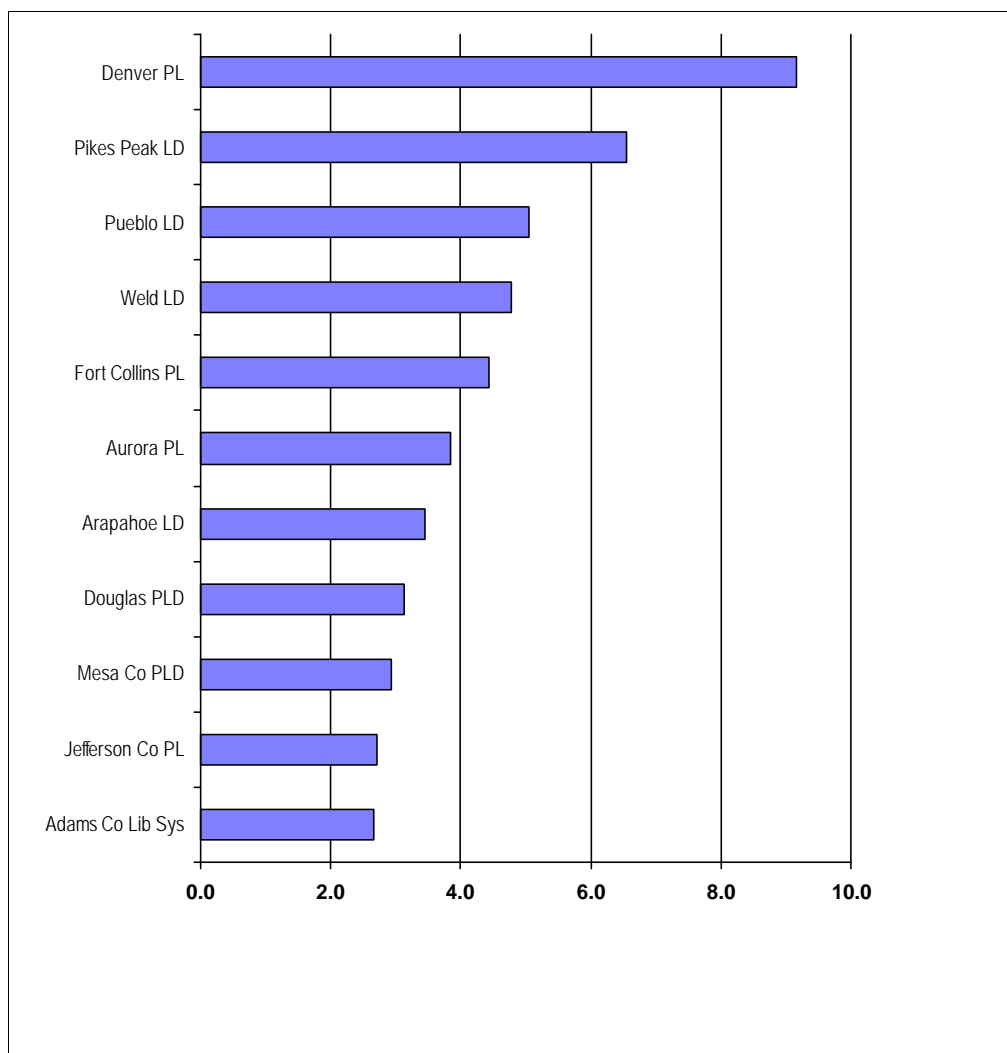

# Subscriptions per 1,000 Served

Libraries Serving  
100,000 +

This statistic relates the number of current serial subscriptions the library carries to the total number of persons the library was established to serve.