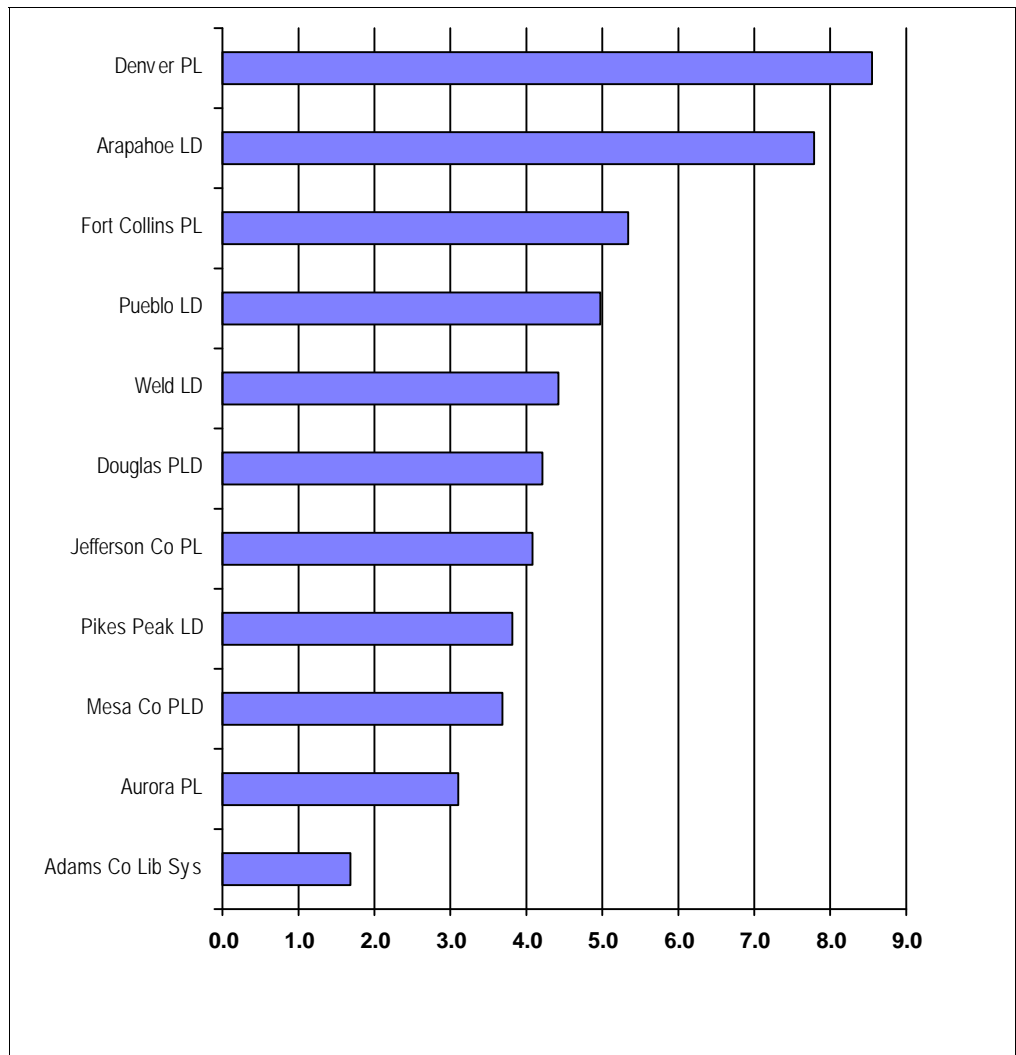

Library Visits per Capita

Libraries Serving 100,000 +

This number measures attendance in the library by relating the number of persons entering the library in a year to the total number of persons in the legal service area population.

Library	LSA Population	Total Visits	Visits per Capita
Adams Co Lib Sys	219,792	372,788	1.7
Arapahoe LD	181,639	1,415,538	7.8
Aurora PL	253,987	787,501	3.1
Denver PL	508,597	4,344,168	8.5
Douglas PLD	145,264	611,022	4.2
Fort Collins PL	140,328	751,419	5.4
Jefferson Co PL	509,672	2,084,997	4.1
Mesa Co PLD	112,994	415,330	3.7
Pikes Peak LD	442,999	1,690,086	3.8
Pueblo LD	136,311	679,132	5.0
Weld LD	149,847	661,282	4.4