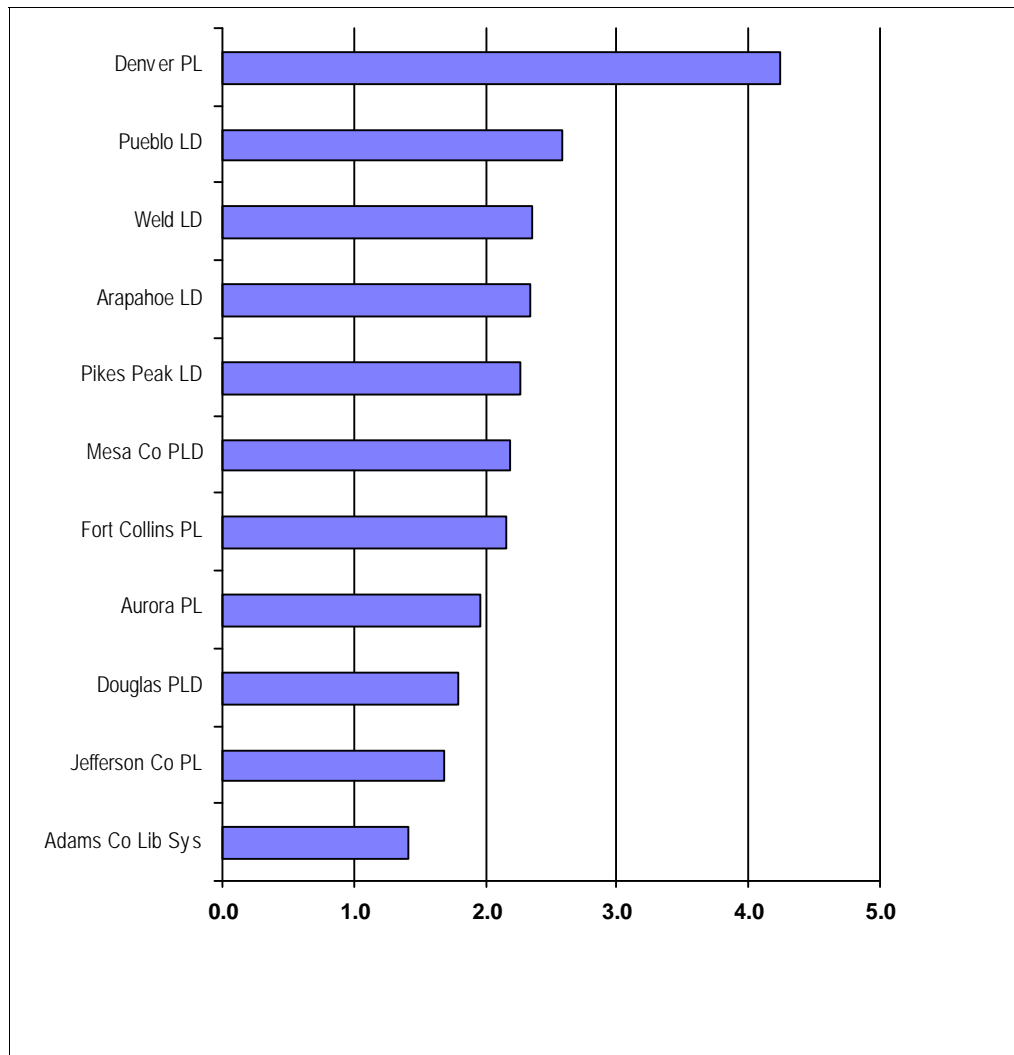

Volumes Held per Capita

Libraries Serving 100,000 +

This statistic relates the number of books and bound volumes in the library's collection to the total number of persons the library was established to serve.

Library	LSA Population	Total Volumes Held	Volumes per Capita
Adams Co Lib Sys	219,792	310,000	1.4
Arapahoe LD	181,639	425,343	2.3
Aurora PL	253,987	497,991	2.0
Denver PL	508,597	2,158,938	4.2
Douglas PLD	145,264	260,629	1.8
Fort Collins PL	140,328	302,642	2.2
Jefferson Co PL	509,672	859,348	1.7
Mesa Co PLD	112,994	247,429	2.2
Pikes Peak LD	442,999	1,000,679	2.3
Pueblo LD	136,311	352,246	2.6
Weld LD	149,847	353,964	2.4