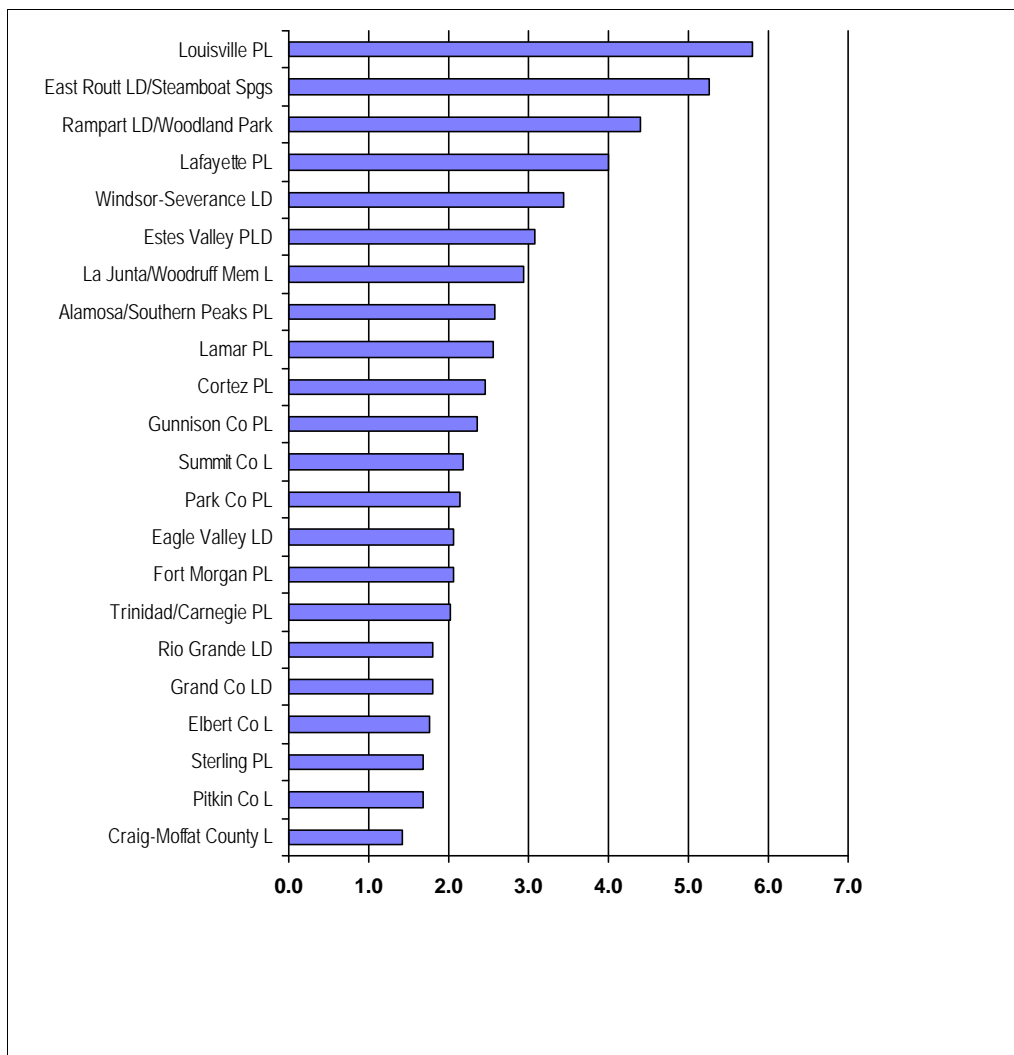

# Turnover Rate

Libraries Serving  
10,000 - 24,999

This number measures the relative use of the library's collection by relating the number of items checked out to the size of the book collection.

Library	Total Circulation	Total Volumes Held	Turnover Rate
Alamosa/Southern Peaks PL	79,911	31,035	2.6
Cortez PL	86,673	35,126	2.5
Craig-Moffat County L	106,459	74,748	1.4
Eagle Valley LD	183,580	88,956	2.1
East Routt LD/Steamboat Spgs	259,216	49,367	5.3
Elbert Co L	46,347	26,276	1.8
Estes Valley PLD	138,787	45,092	3.1
Fort Morgan PL	90,105	43,815	2.1
Grand Co LD	113,271	63,161	1.8
Gunnison Co PL	78,562	33,235	2.4
La Junta/Woodruff Mem L	94,711	32,242	2.9
Lafayette PL	341,088	85,481	4.0
Lamar PL	87,423	34,136	2.6
Louisville PL	271,126	46,711	5.8
Park Co PL	67,543	31,643	2.1
Pitkin Co L	134,613	80,445	1.7
Rampart LD/Woodland Park	98,189	22,297	4.4
Rio Grande LD	80,592	44,726	1.8
Sterling PL	95,988	56,879	1.7
Summit Co L	145,316	66,597	2.2
Trinidad/Carnegie PL	62,018	30,563	2.0
Windsor-Severance LD	121,147	35,141	3.4