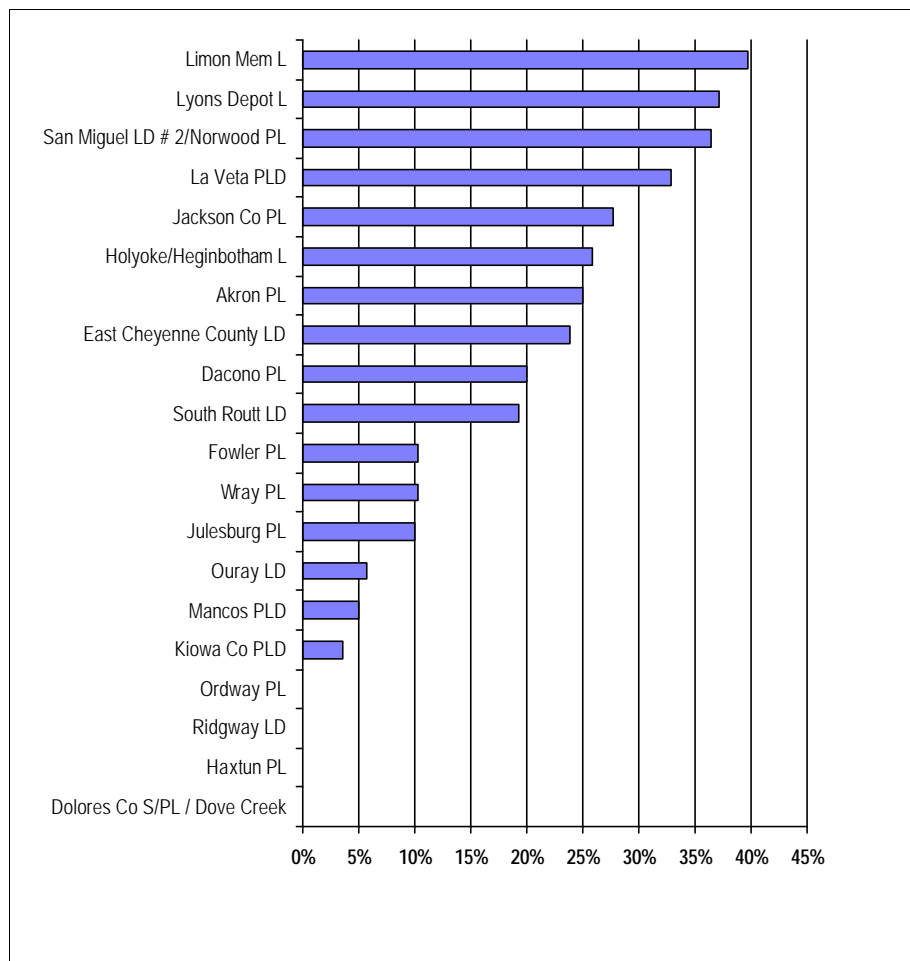

# Evening and Weekend Hours as Percent of Hours Open

Libraries Serving 1,000 - 2,499

This figure shows the percent of hours the library is open after 5 o'clock and on the weekends compared to all hours open to the public.

Library	Annual Hours Open	Evening and Weekend Hours	Evening Hours per Total Hours Open
Akron PL	1,248	312	25%
Dacono PL	1,040	208	20%
Dolores Co S/PL / Dove Creek	3,562	0	0%
East Cheyenne County LD	2,234	534	24%
Fowler PL	1,014	104	10%
Haxtun PL	832	0	0%
Holyoke/Heginbotham L	1,612	416	26%
Jackson Co PL	1,872	520	28%
Julesburg PL	1,560	156	10%
Kiowa Co PLD	2,184	78	4%
La Veta PLD	1,664	546	33%
Limon Mem L	1,508	598	40%
Lyons Depot L	2,236	832	37%
Mancos PLD	1,612	80	5%
Ordway PL	988	0	0%
Ouray LD	1,820	104	6%
Ridgway LD	1,300	0	0%
San Miguel LD # 2/Norwood PL	1,716	624	36%
South Routt LD	3,224	624	19%
Wray PL	2,028	208	10%