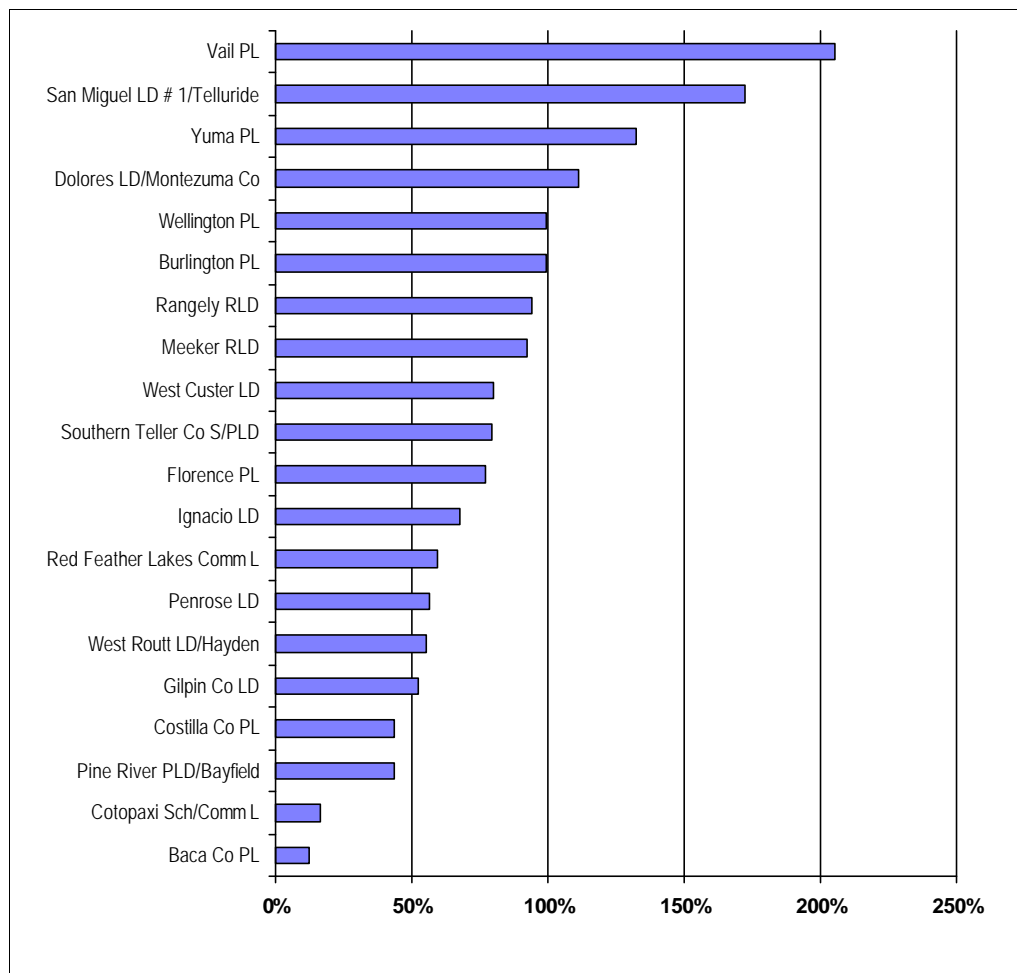

Registration as Percent of Population

Libraries Serving 2,500 - 4,999

This percentage shows the number of persons in the legal service area population registered as borrowers of the library.

Library	City	LSA Population	Local Borrowers	Registration/Population
Baca Co PL	Springfield	4,556	556	12%
Burlington PL	Burlington	3,193	3,172	99%
Costilla Co PL	San Luis	3,538	1,540	44%
Cotopaxi Sch/Comm L	Cotopaxi	2,928	484	17%
Dolores LD/Montezuma Co	Dolores	2,965	3,298	111%
Florence PL	Florence	4,158	3,216	77%
Gilpin Co LD	Black Hawk	4,273	2,233	52%
Ignacio LD	Ignacio	4,177	2,833	68%
Meeker RLD	Meeker	3,768	3,470	92%
Penrose LD	Penrose	4,749	2,681	56%
Pine River PLD/Bayfield	Bayfield	4,984	2,157	43%
Rangely RLD	Rangely	3,057	2,884	94%
Red Feather Lakes Comm L	Red Feather Lak	3,791	2,261	60%
San Miguel LD # 1/Telluride	Telluride	3,220	5,547	172%
Southern Teller Co S/PLD	Cripple Creek	2,616	2,084	80%
Vail PL	Vail	4,386	9,000	205%
Wellington PL	Wellington	3,641	3,628	100%
West Custer LD	Westcliffe	2,809	2,253	80%
West Routt LD/Hayden	Hayden	2,564	1,416	55%
Yuma PL	Yuma	3,075	4,071	132%