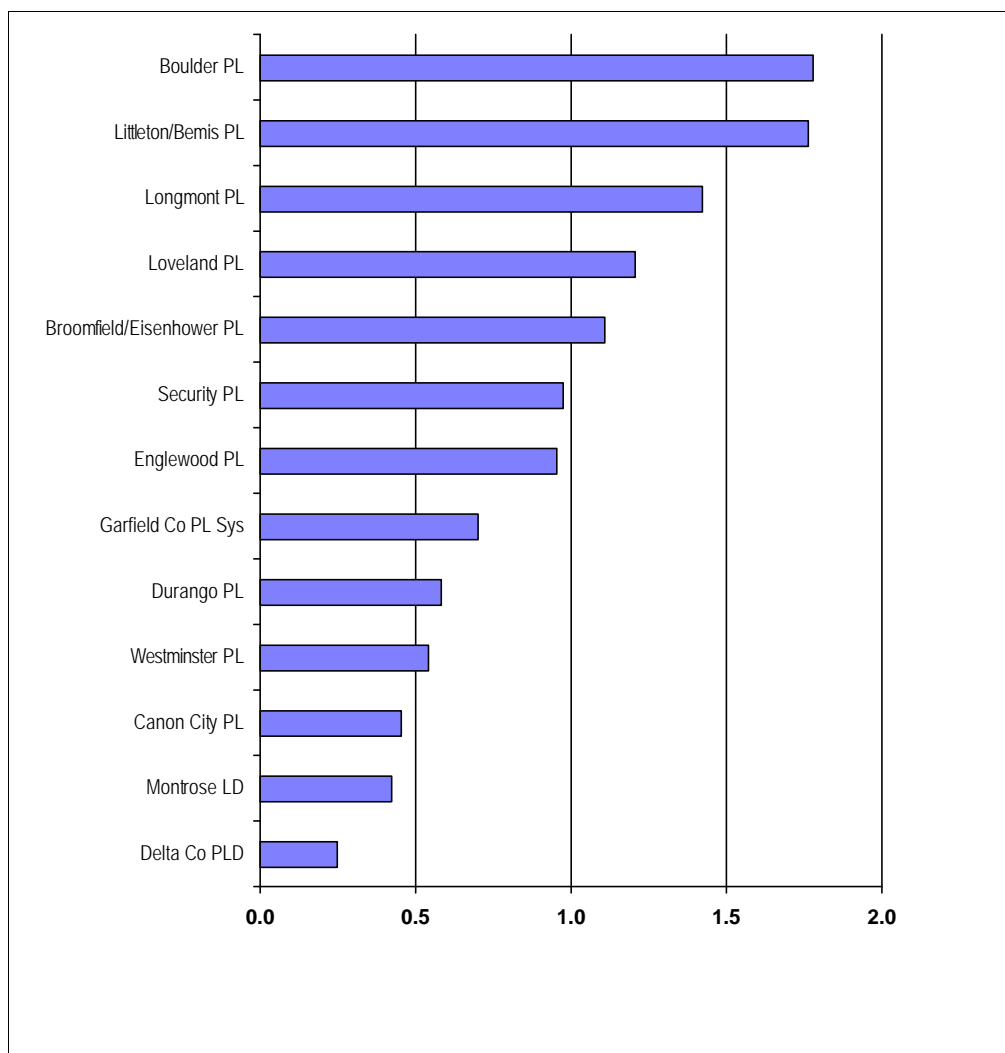

Reference Questions per Capita

Libraries Serving 25,000 - 99,999

This statistic relates the number of information contacts with a staff member to the number of persons in the legal service area population.