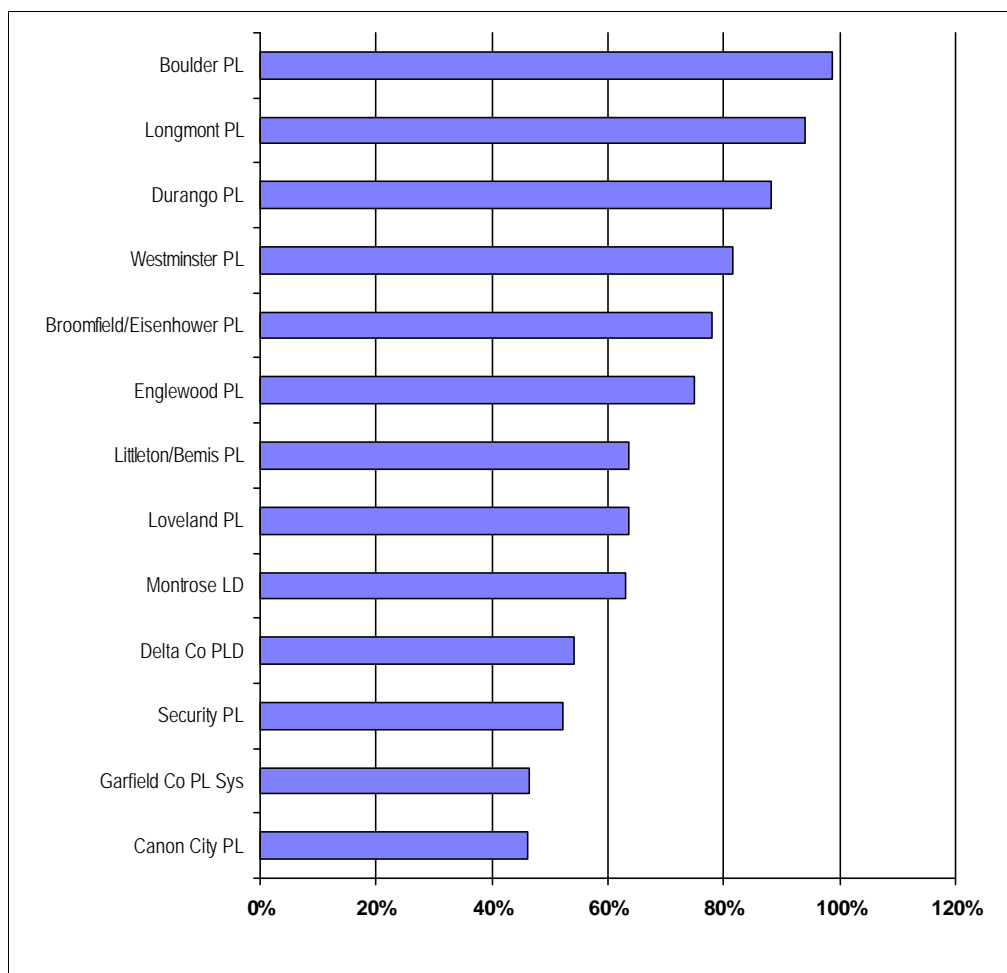

Registration as Percent of Population

Libraries Serving 25,000 - 99,999

This percentage shows the number of persons in the legal service area population registered as borrowers of the library.

Library	City	LSA Population	Local Borrowers	Registration/Population
Boulder PL	Boulder	92,823	91,719	99%
Broomfield/Eisenhower PL	Broomfield	34,806	27,111	78%
Canon City PL	Canon City	28,602	13,216	46%
Delta Co PLD	Delta	26,791	14,546	54%
Durango PL	Durango	32,842	28,962	88%
Englewood PL	Englewood	31,459	23,556	75%
Garfield Co PL Sys	New Castle	40,299	18,707	46%
Littleton/Bemis PL	Littleton	40,937	26,070	64%
Longmont PL	Longmont	63,530	59,688	94%
Loveland PL	Loveland	60,041	38,181	64%
Montrose LD	Montrose	30,751	19,387	63%
Security PL	Security	44,896	23,486	52%
Westminster PL	Westminster	97,103	79,326	82%