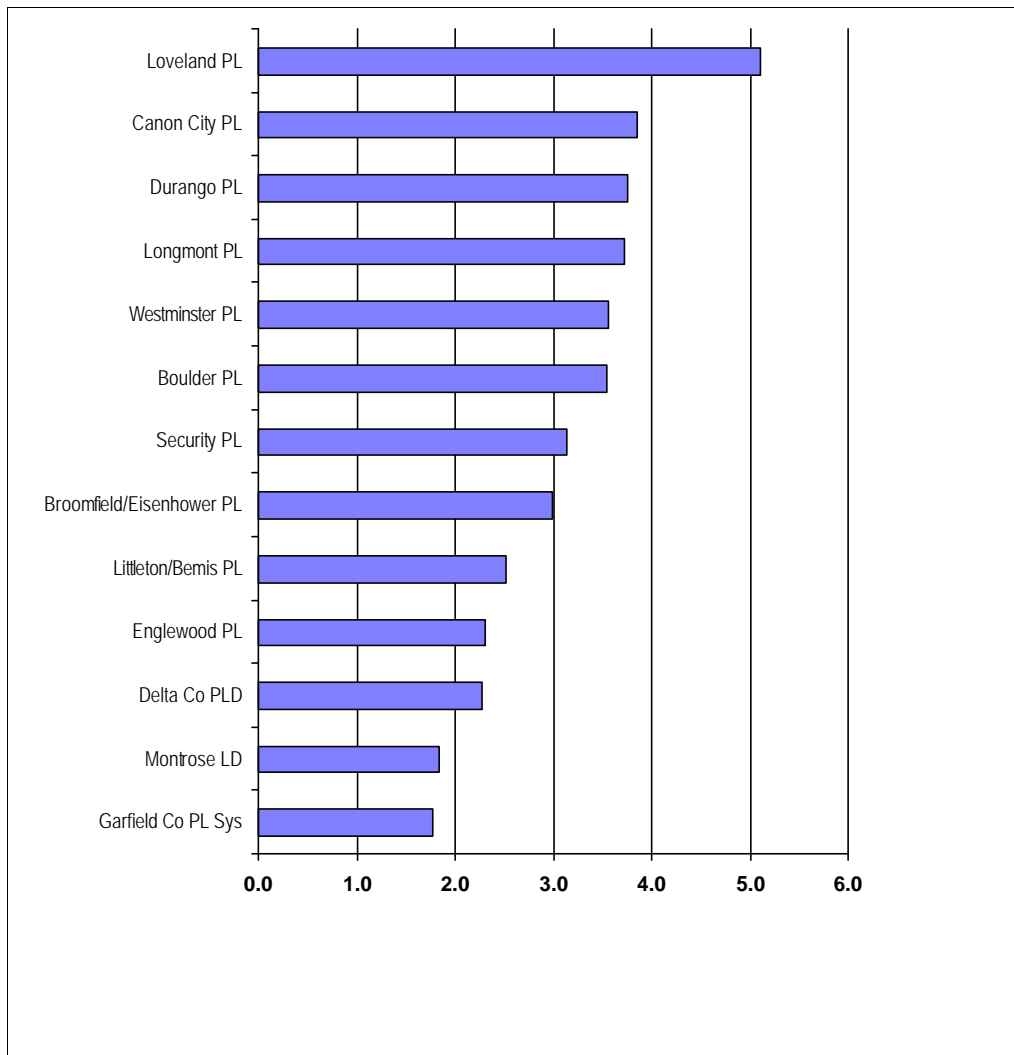

Turnover Rate

Libraries Serving
25,000 - 99,999

This number measures the relative use of the library's collection by relating the number of items checked out to the size of the book collection.

Library	Total Circulation	Total Volumes Held	Turnover Rate
Boulder PL	1,407,291	397,837	3.5
Broomfield/Eisenhower PL	244,615	81,696	3.0
Canon City PL	200,000	52,000	3.8
Delta Co PLD	240,668	106,048	2.3
Durango PL	271,738	72,461	3.8
Englewood PL	235,124	101,918	2.3
Garfield Co PL Sys	253,312	142,734	1.8
Littleton/Bemis PL	302,800	120,148	2.5
Longmont PL	782,564	210,468	3.7
Loveland PL	590,894	115,782	5.1
Montrose LD	159,272	86,892	1.8
Security PL	175,793	55,955	3.1
Westminster PL	651,857	183,395	3.6