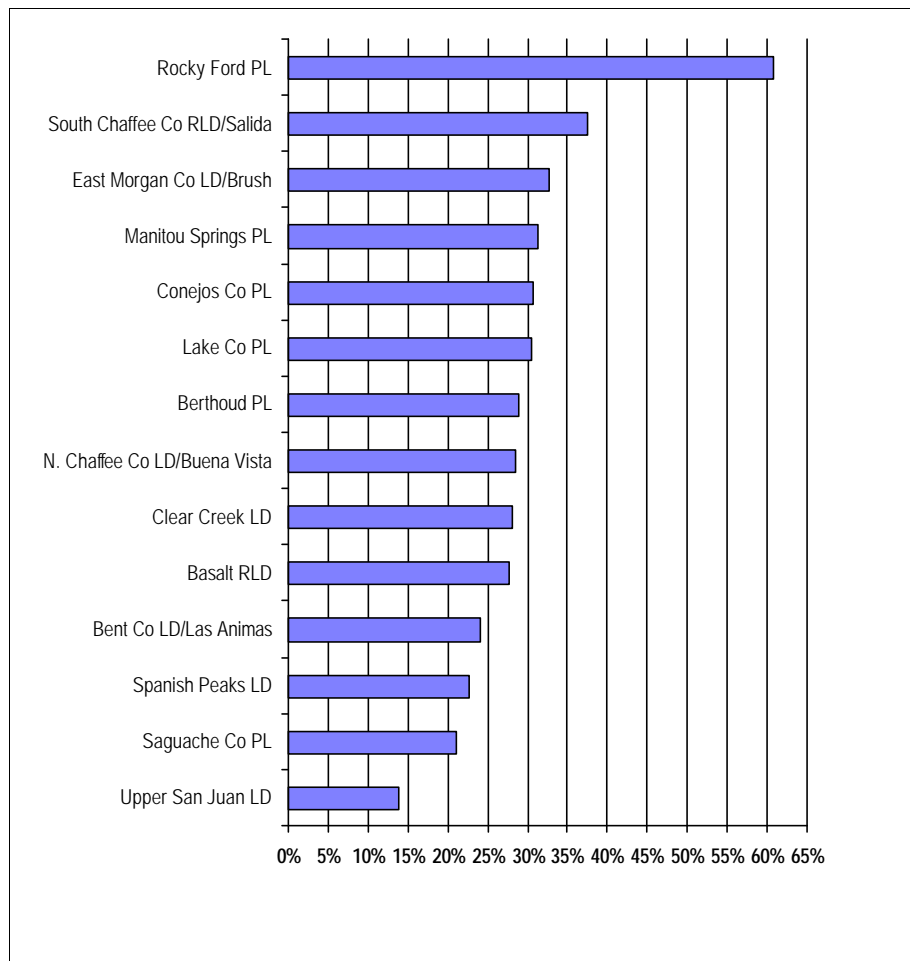

Evening and Weekend Hours as Percent of Hours Open

Libraries Serving 5,000 - 9,999

This figure shows the percent of hours the library is open after 5 o'clock and on the weekends compared to all hours open to the public.

Library	Annual Hours Open	Evening and Weekend Hours	Evening Hours per Total Hours Open
Basalt RLD	2,808	780	28%
Bent Co LD/Las Animas	1,508	364	24%
Berthoud PL	1,976	572	29%
Clear Creek LD	4,082	1,144	28%
Conejos Co PL	2,366	728	31%
East Morgan Co LD/Brush	3,016	988	33%
Lake Co PL	2,392	728	30%
Manitou Springs PL	1,664	520	31%
N. Chaffee Co LD/Buena Vista	2,548	728	29%
Rocky Ford PL	1,456	884	61%
Saguache Co PL	4,576	962	21%
South Chaffee Co RLD/Salida	3,120	1,170	38%
Spanish Peaks LD	1,612	364	23%
Upper San Juan LD	2,262	312	14%