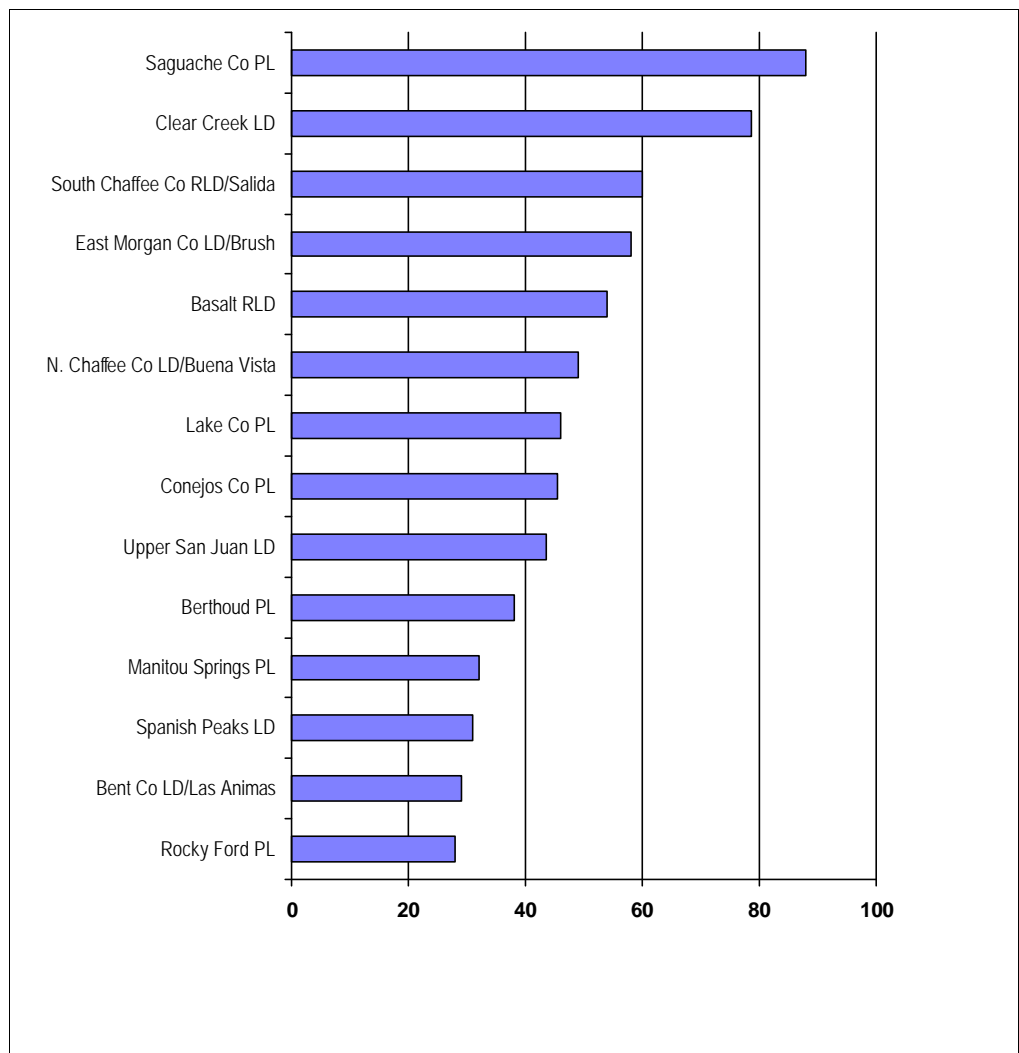

Public Service Hours Open per Week

Libraries Serving 5,000 - 9,999

This figure is the count of hours the library is staffed and open to the public.

Library	LSA Population	Total Annual Hours	Public Service Hours/Week
Basalt RLD	8,940	2,808	54
Bent Co LD/Las Animas	6,211	1,508	29
Berthoud PL	5,306	1,976	38
Clear Creek LD	8,984	4,082	79
Conejos Co PL	7,936	2,366	46
East Morgan Co LD/Brush	7,409	3,016	58
Lake Co PL	8,341	2,392	46
Manitou Springs PL	5,420	1,664	32
N. Chaffee Co LD/Buena Vista	6,978	2,548	49
Rocky Ford PL	5,633	1,456	28
Saguache Co PL	6,046	4,576	88
South Chaffee Co RLD/Salida	8,754	3,120	60
Spanish Peaks LD	6,288	1,612	31
Upper San Juan LD	9,142	2,262	44