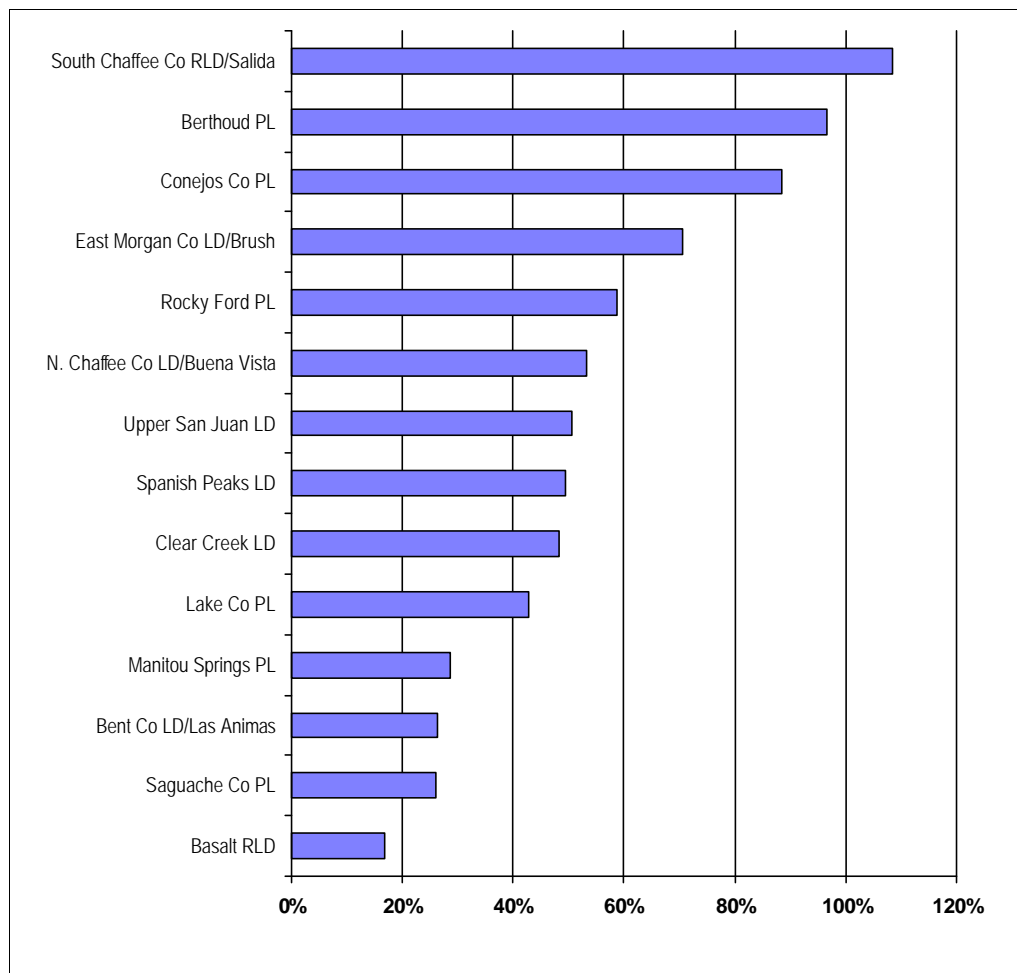

Registration as Percent of Population

Libraries Serving 5,000 - 9,999

This percentage shows the number of persons in the legal service area population registered as borrowers of the library.

Library	City	LSA Population	Local Borrowers	Registration/Population
Basalt RLD	Basalt	8,940	1,493	17%
Bent Co LD/Las Animas	Las Animas	6,211	1,639	26%
Berthoud PL	Berthoud	5,306	5,129	97%
Clear Creek LD	Georgetown	8,984	4,345	48%
Conejos Co PL	La Jara	7,936	7,023	88%
East Morgan Co LD/Brush	Brush	7,409	5,221	70%
Lake Co PL	Leadville	8,341	3,570	43%
Manitou Springs PL	Manitou Springs	5,420	1,550	29%
N. Chaffee Co LD/Buena Vista	Buena Vista	6,978	3,705	53%
Rocky Ford PL	Rocky Ford	5,633	3,308	59%
Saguache Co PL	Saguache	6,046	1,580	26%
South Chaffee Co RLD/Salida	Salida	8,754	9,493	108%
Spanish Peaks LD	Walsenburg	6,288	3,102	49%
Upper San Juan LD	Pagosa Springs	9,142	4,631	51%