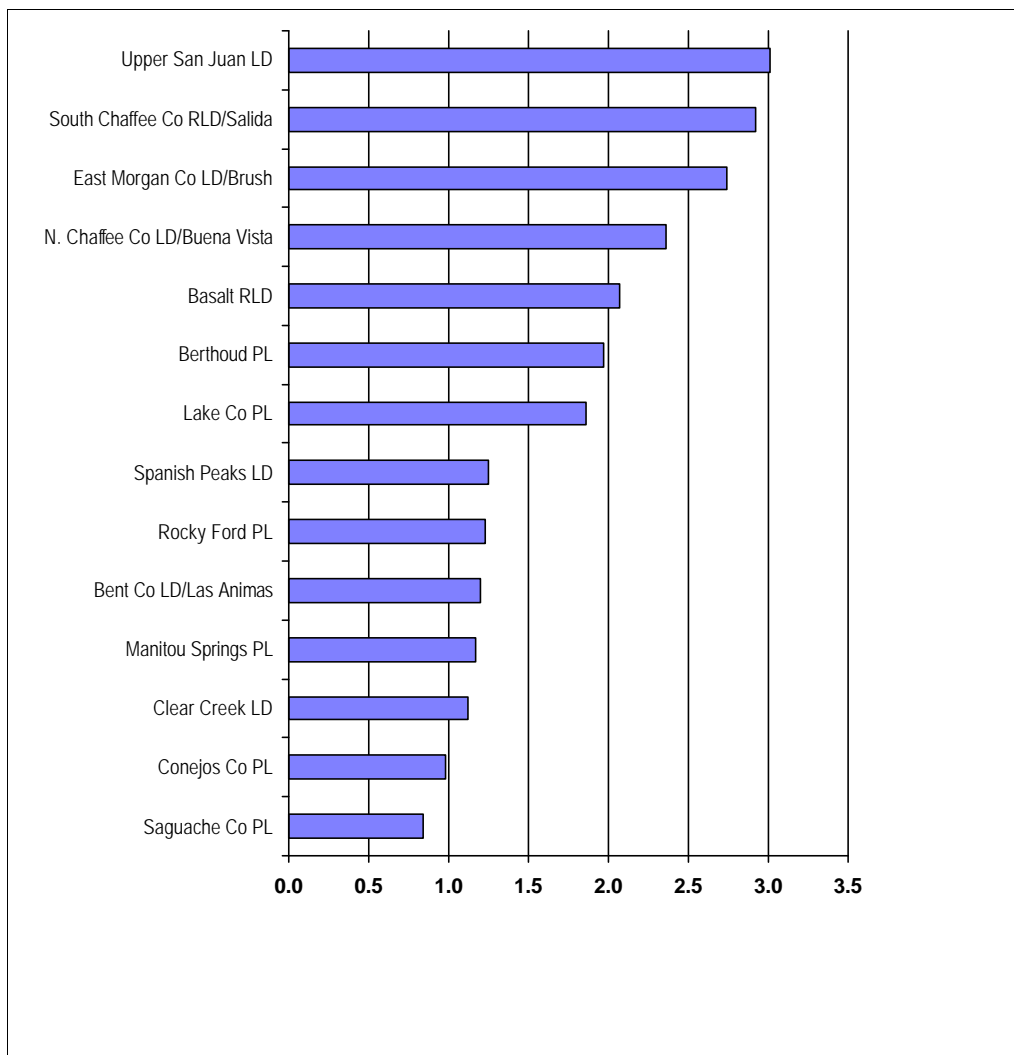

Turnover Rate

Libraries Serving
5,000 - 9,999

This number measures the relative use of the library's collection by relating the number of items checked out to the size of the book collection.

Library	Total Circulation	Total Volumes Held	Turnover Rate
Basalt RLD	44,957	21,674	2.1
Bent Co LD/Las Animas	15,716	13,143	1.2
Berthoud PL	40,478	20,550	2.0
Clear Creek LD	39,904	35,643	1.1
Conejos Co PL	23,312	23,689	1.0
East Morgan Co LD/Brush	75,554	27,539	2.7
Lake Co PL	43,616	23,490	1.9
Manitou Springs PL	15,310	13,112	1.2
N. Chaffee Co LD/Buena Vista	33,776	14,316	2.4
Rocky Ford PL	24,572	19,943	1.2
Saguache Co PL	16,049	19,000	0.8
South Chaffee Co RLD/Salida	68,001	23,275	2.9
Spanish Peaks LD	14,890	11,949	1.2
Upper San Juan LD	71,197	23,676	3.0