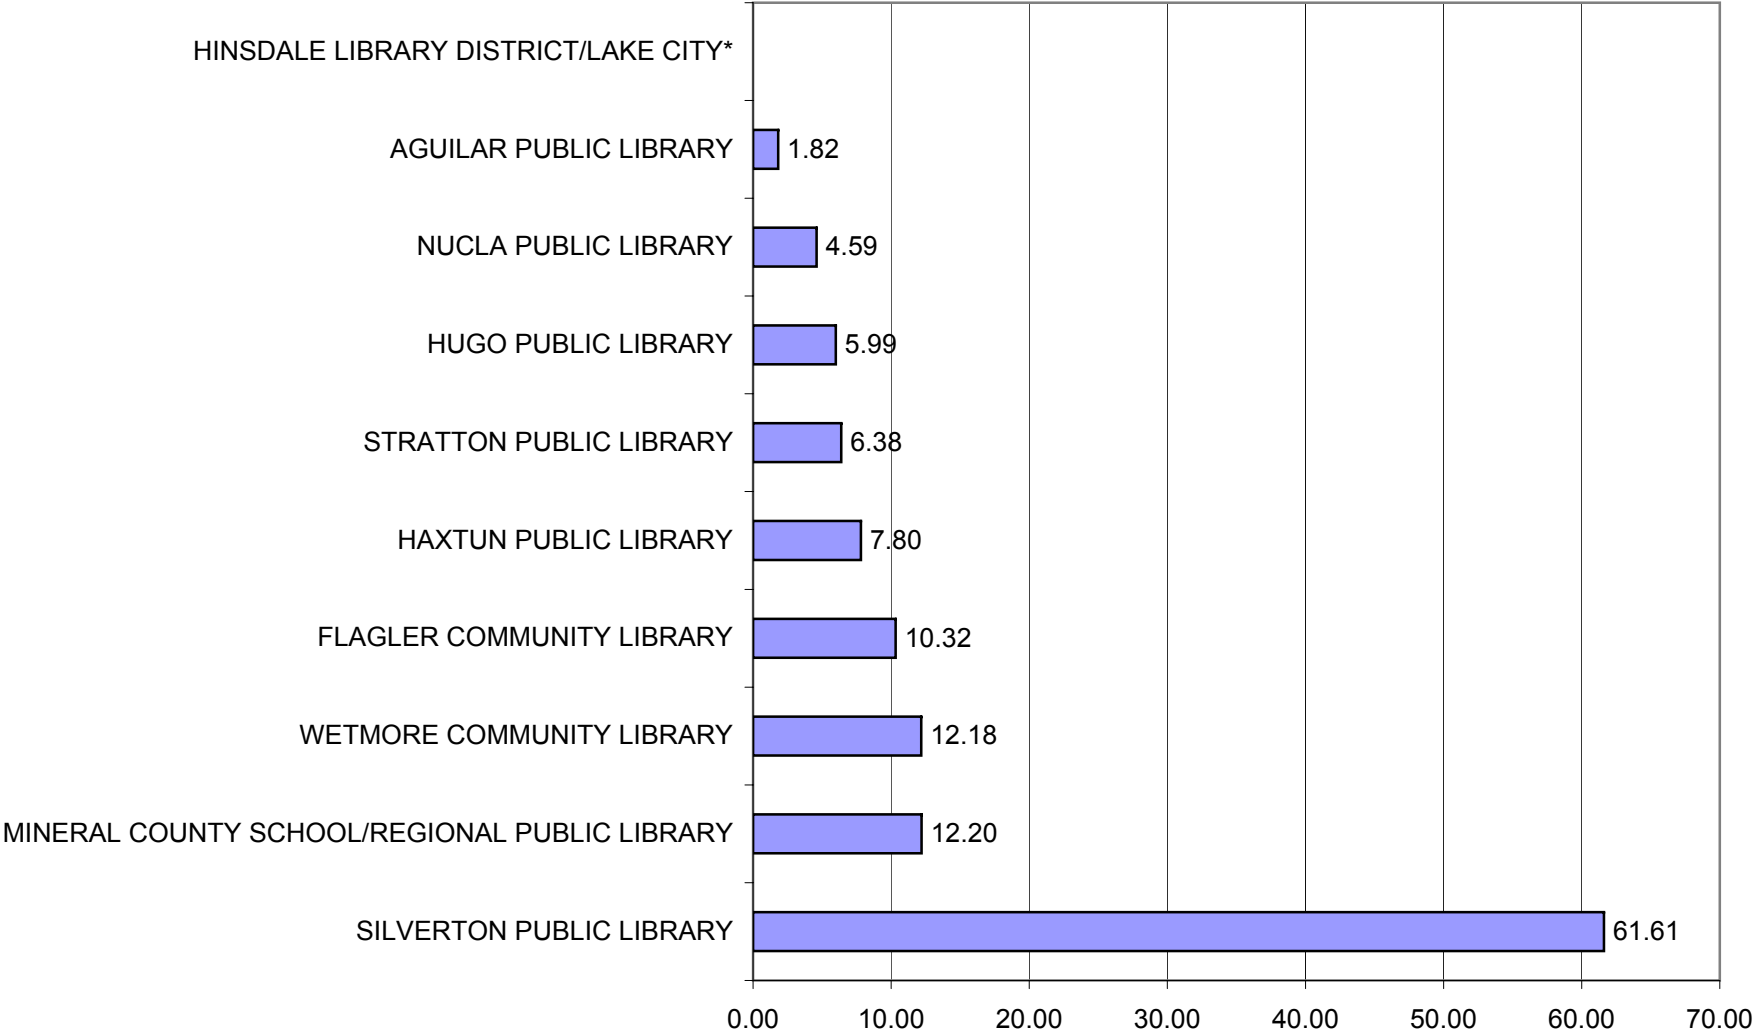

**2003 Circulation per Capita
Libraries Serving Fewer than 1,000**

*Hinsdale Library District/Lake City did not report circulation statistics

Source: 2003 Colorado Public Library Annual Report