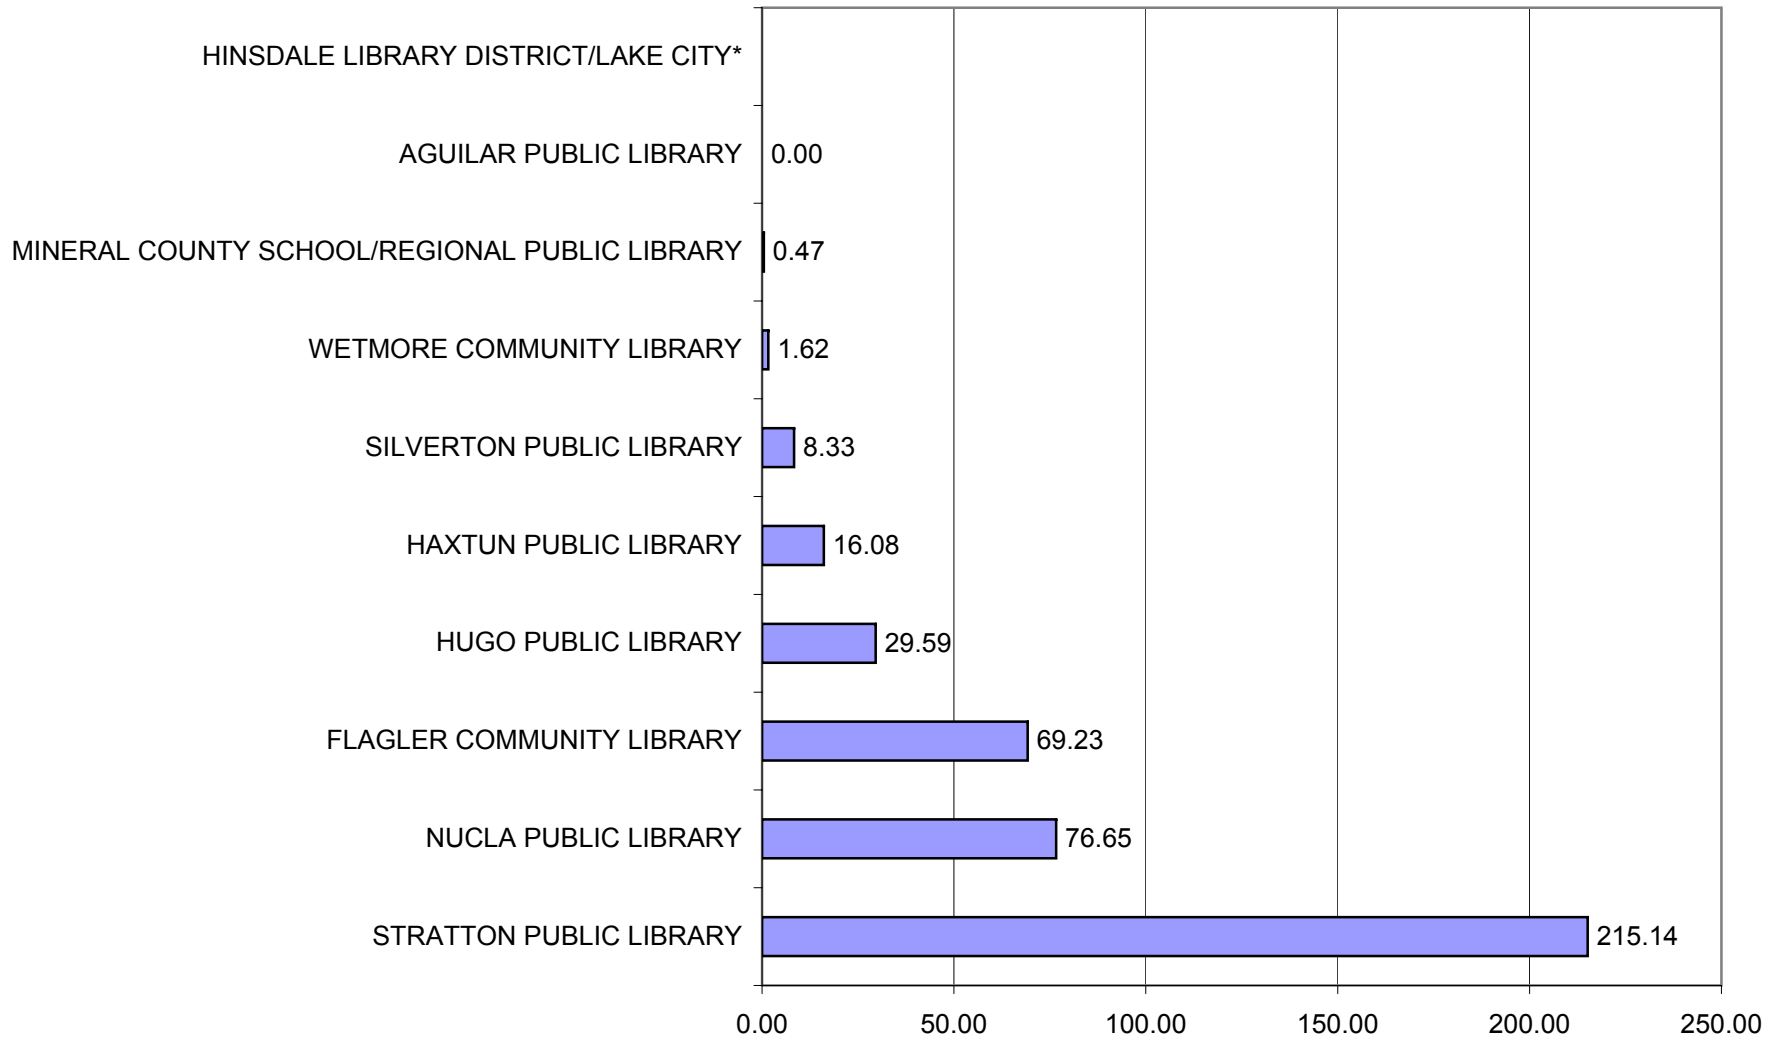

**2003 ILLs Borrowed per 1,000 Circulation
Libraries Serving Fewer than 1,000**

*Hinsdale Library District/Lake City did not report circulation statistics