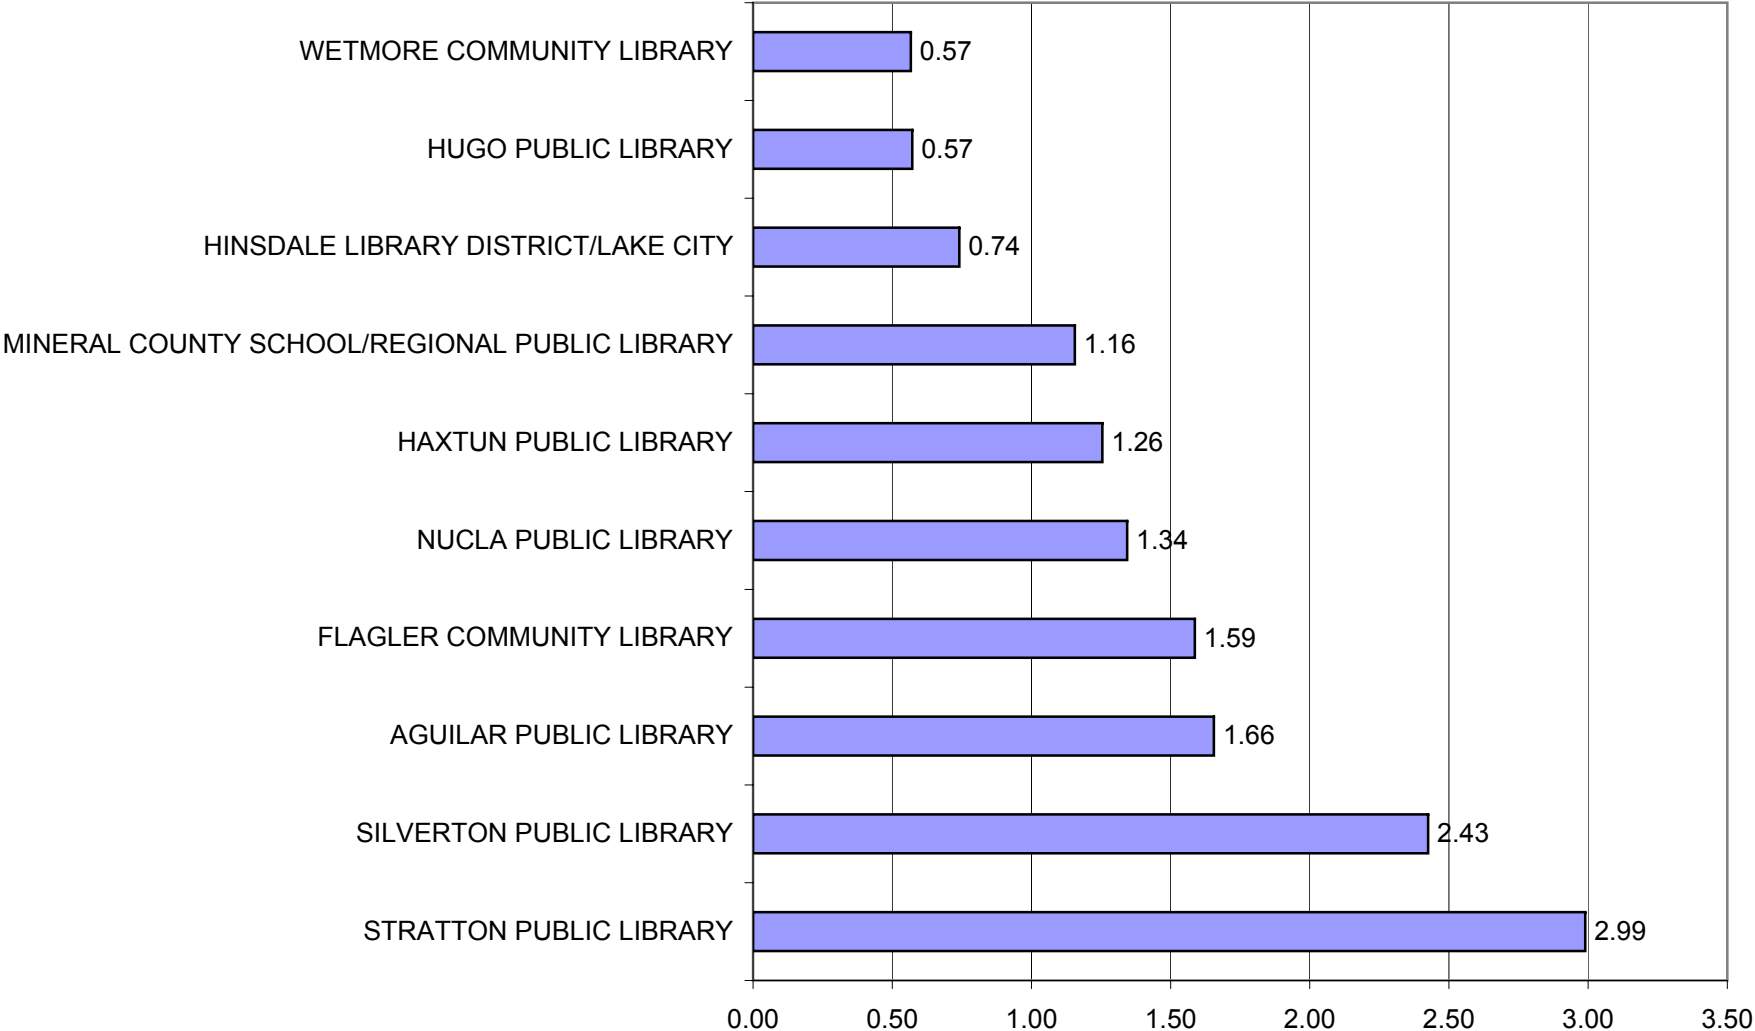

**2003 Staff per 1,000 Served
Libraries Serving Fewer than 1,000**

Source: 2003 Colorado Public Library Annual Report