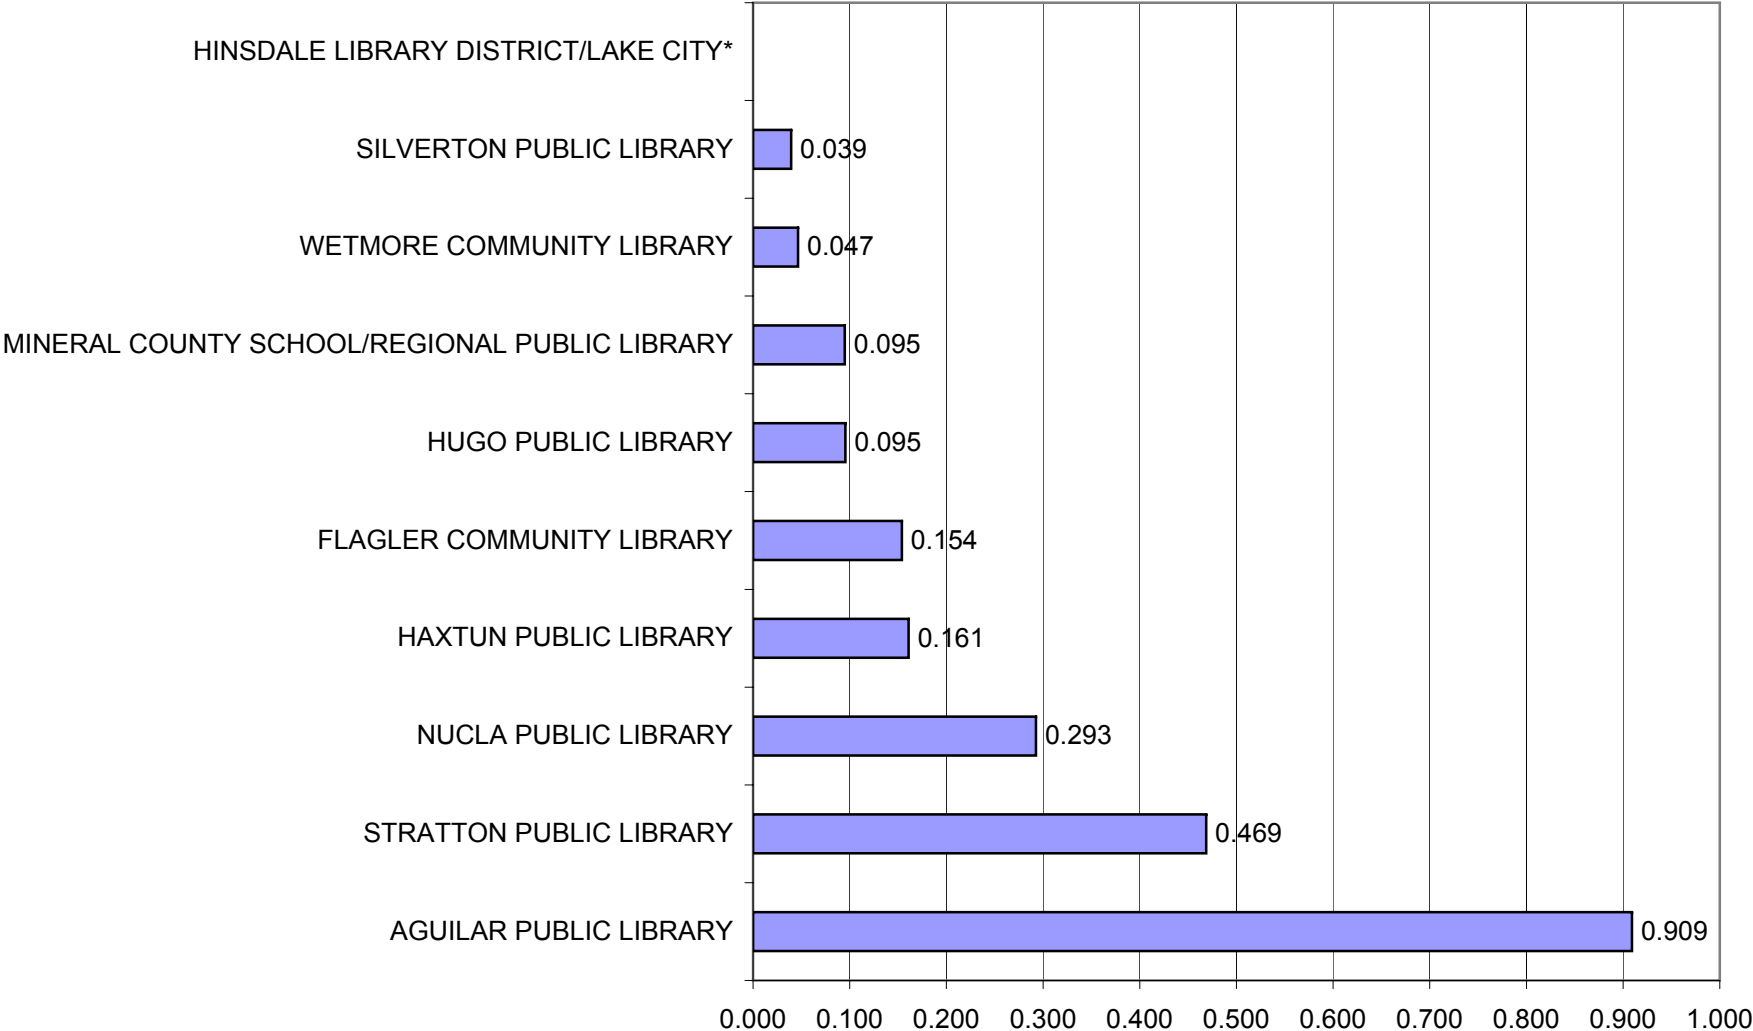

**2003 Staff per 1,000 Circulation  
Libraries Serving Fewer than 1,000**

\*Hinsdale Library District/Lake City did not report circulation statistics

Source: 2003 Colorado Public Library Annual Report