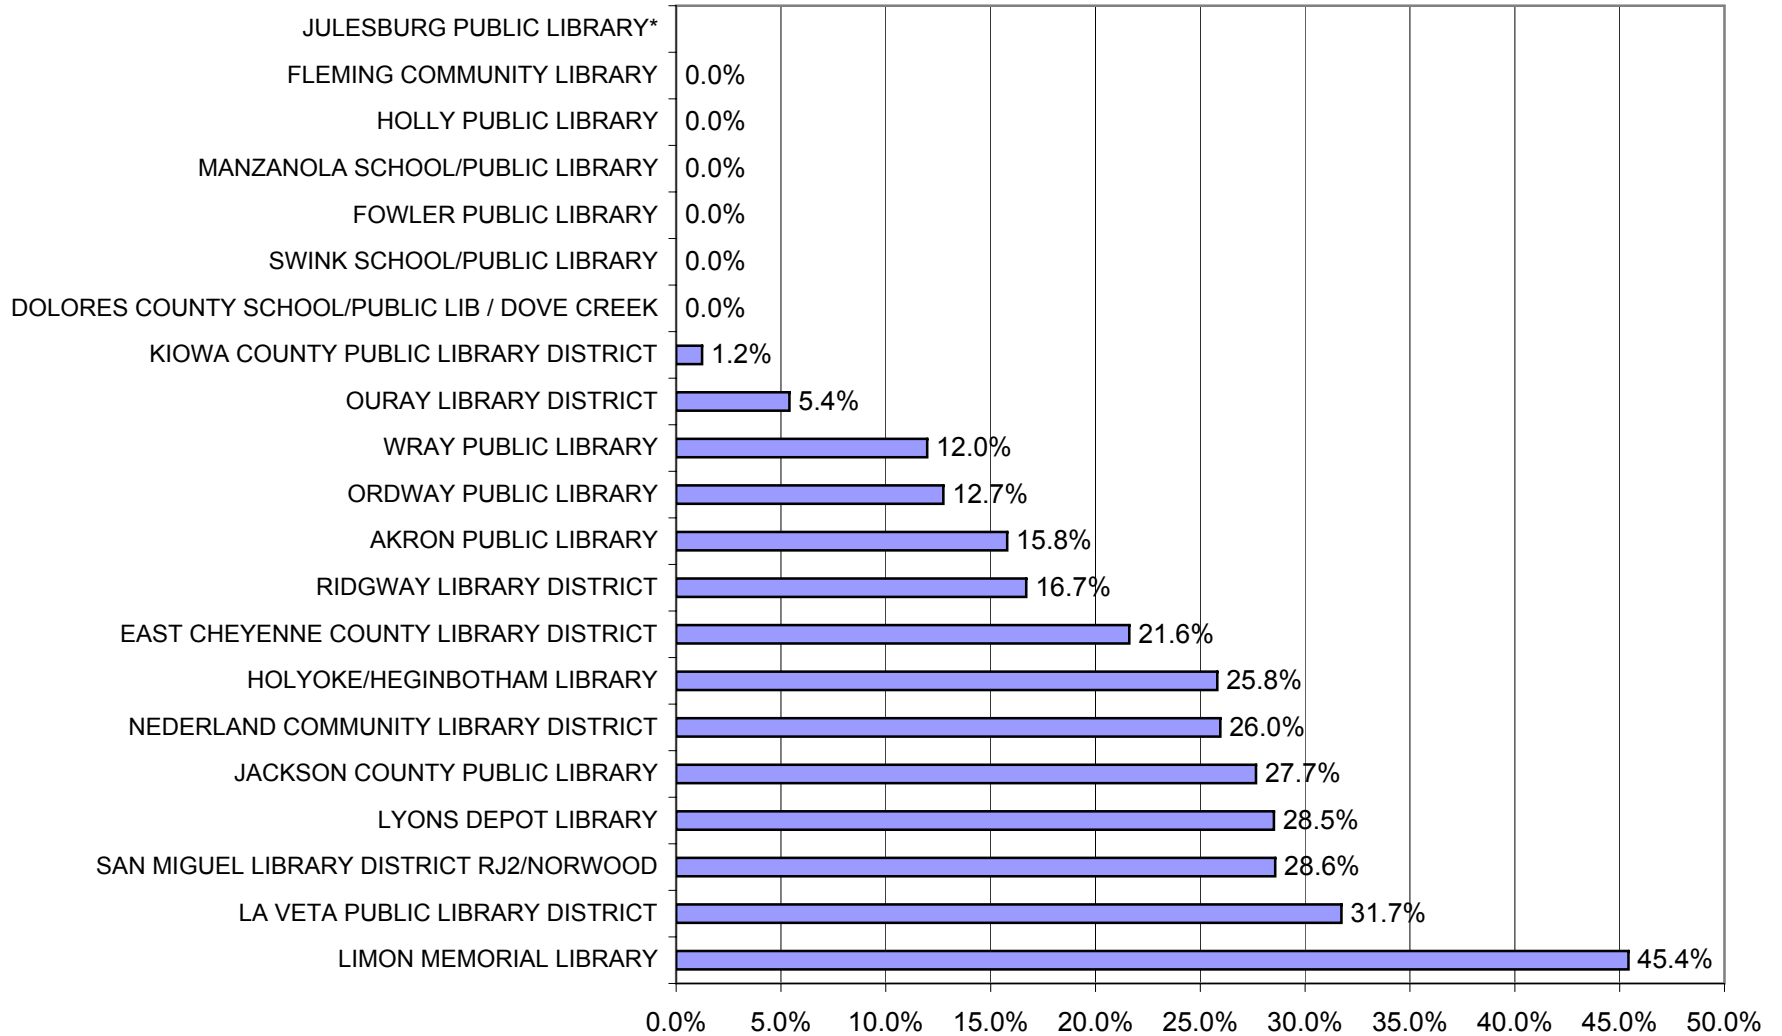

**2003 Evening and Weekend Hours as Percent of Hours Open
Libraries Serving 1,000 - 2,499**

*Julesburg Public Library did not report annual hours open

Source: 2003 Colorado Public Library Annual Report