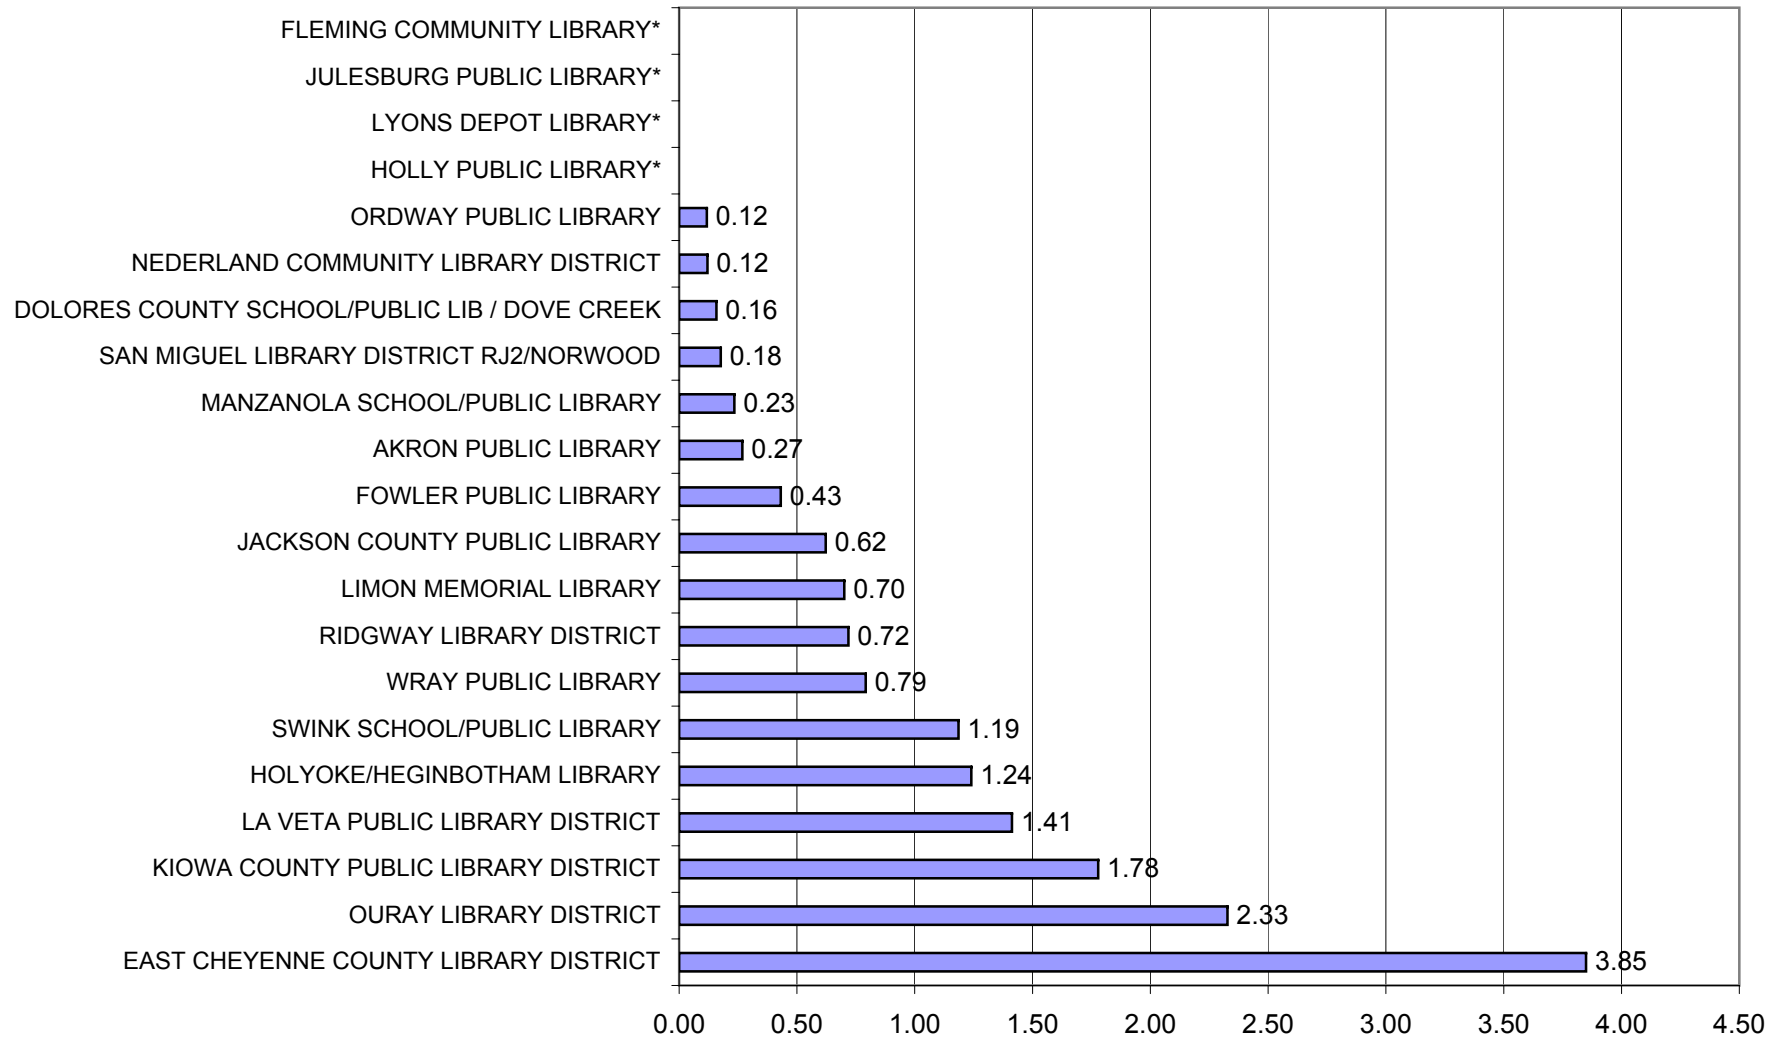

**2003 Reference Questions per Capita
Libraries Serving 1,000 - 2,499**

*Fleming, Julesburg, Lyons, and Holly libraries did not report reference transactions

Source: 2003 Colorado Public Library Annual Report