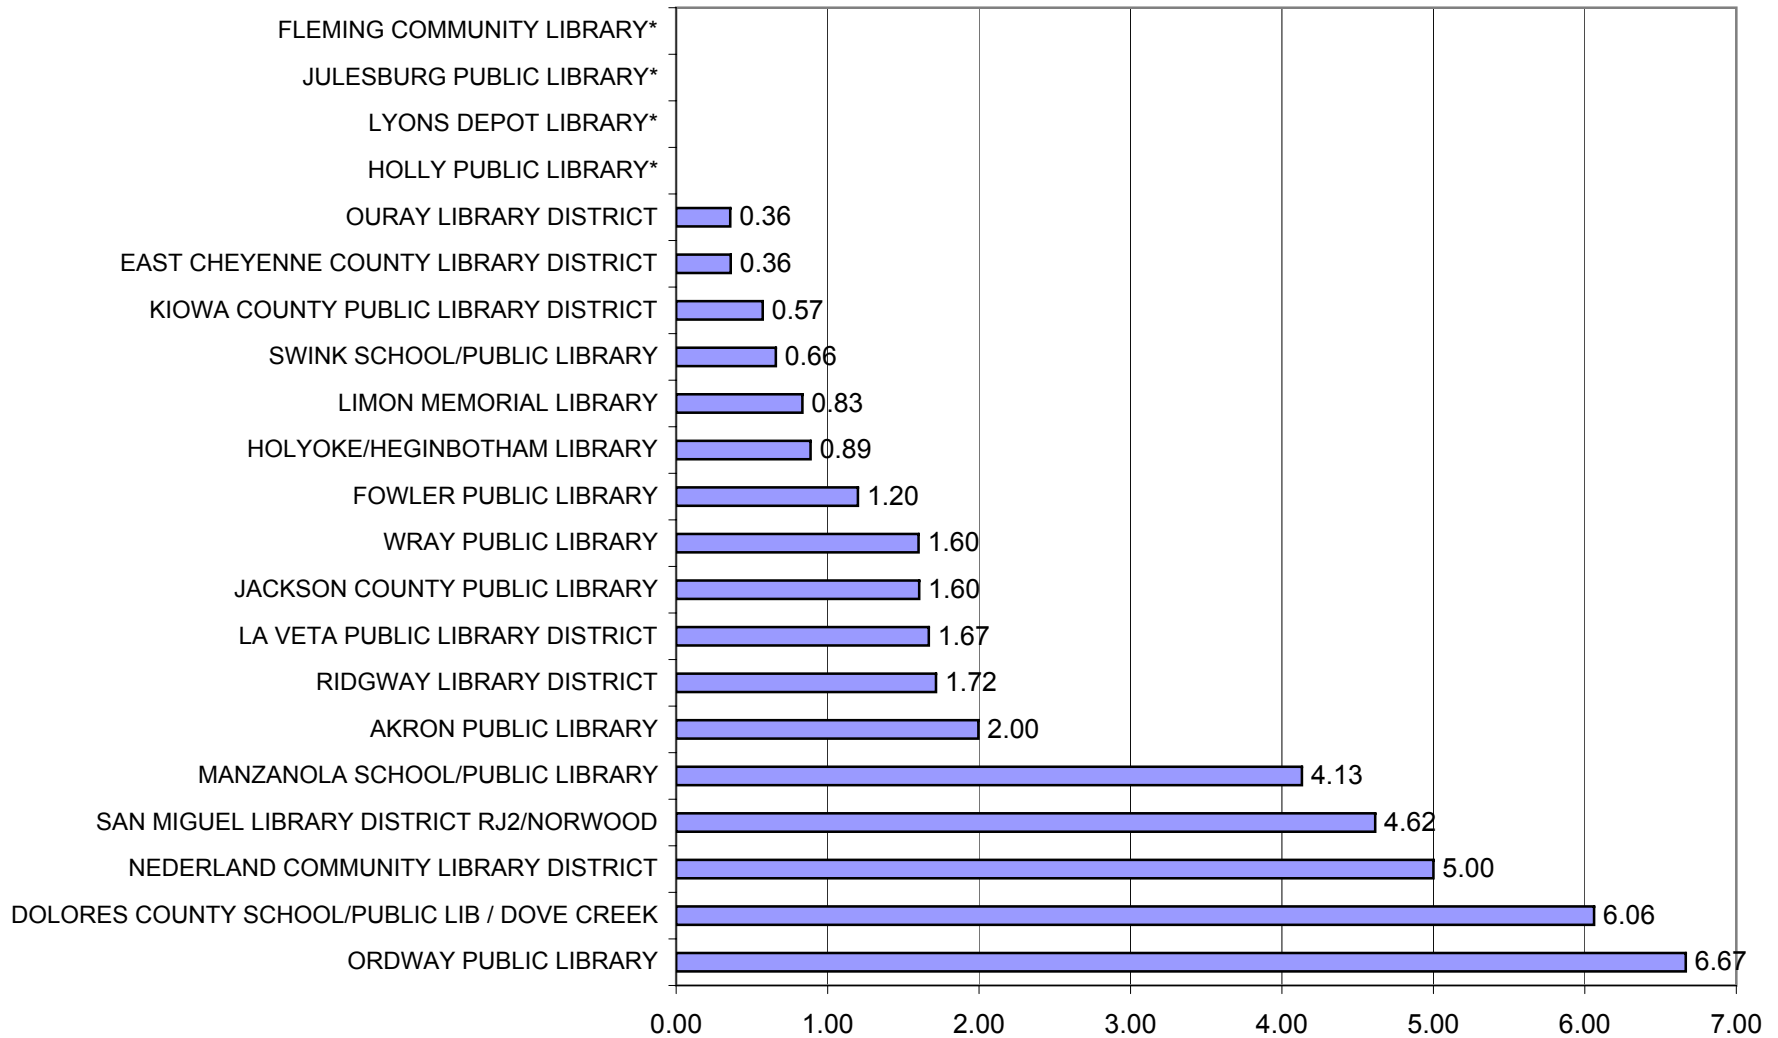

**2003 Staff per 1,000 Reference Questions  
Libraries Serving 1,000 - 2,499**

\*Fleming, Julesburg, Lyons, and Holly libraries did not report reference transactions

Source: 2003 Colorado Public Library Annual Report