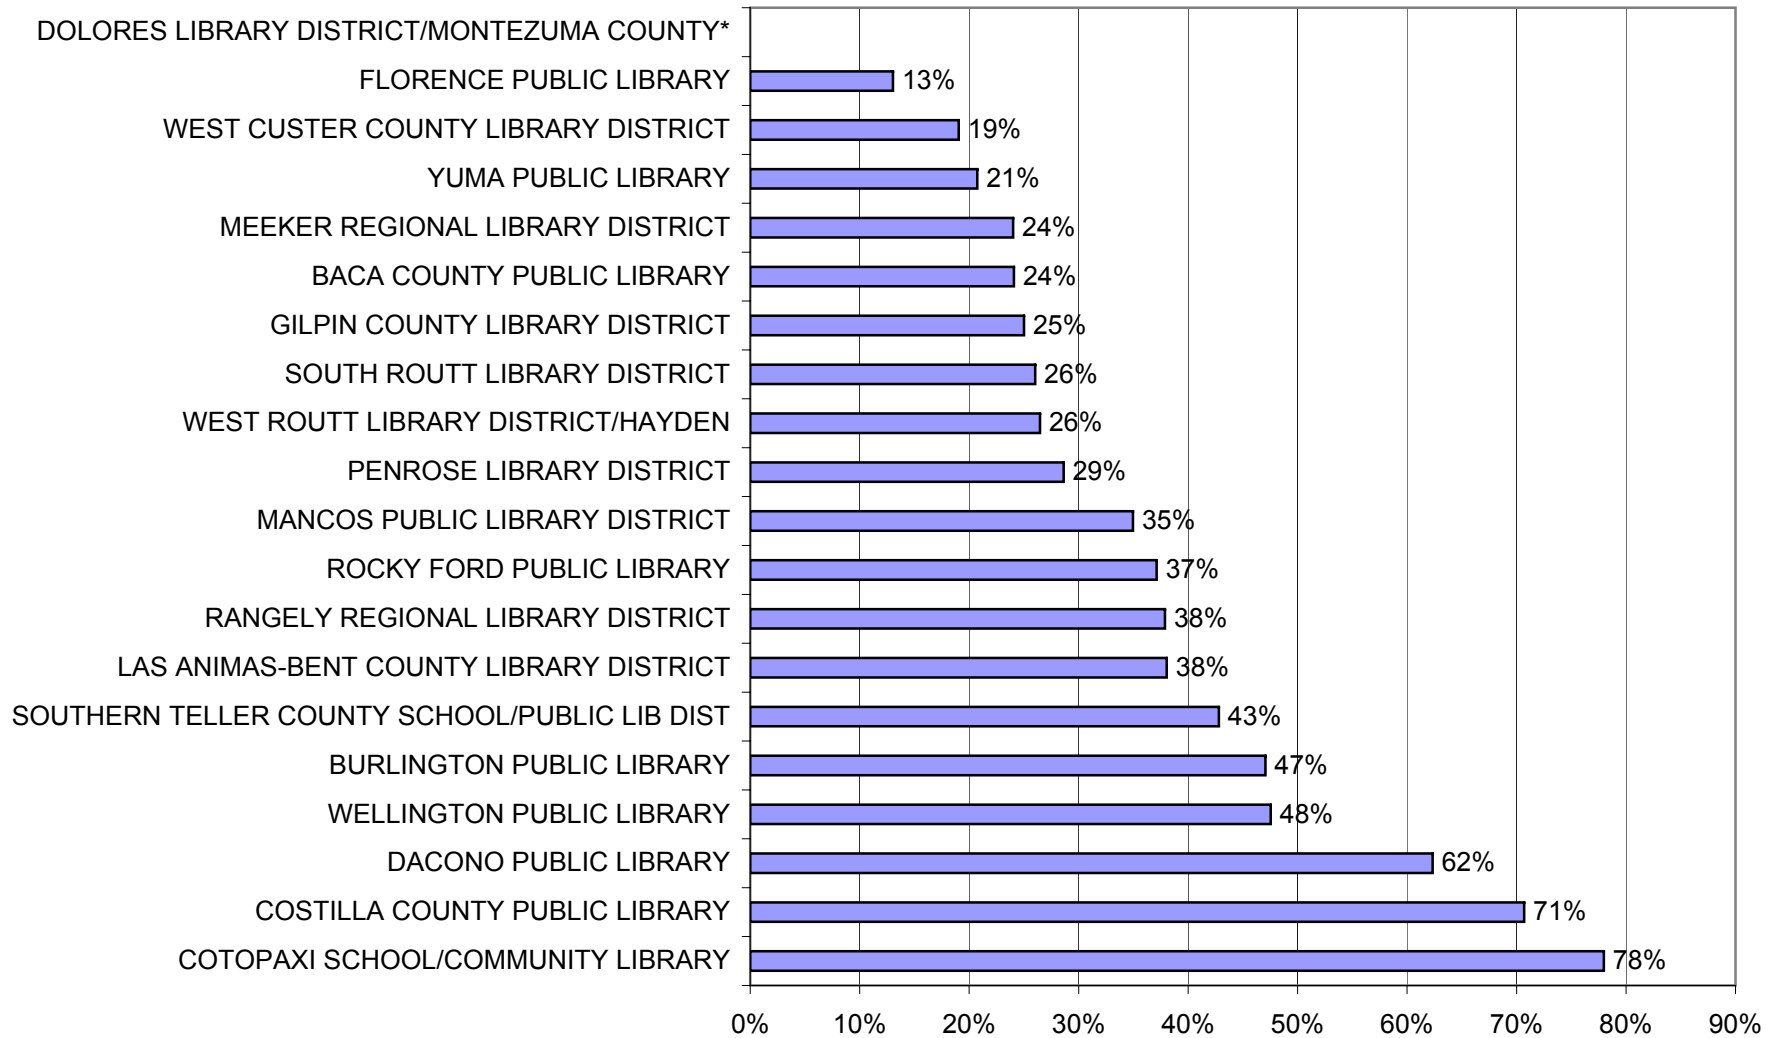

**2003 Children's Materials Circulation as Percent of Total Circulation
Libraries Serving 2,500 - 4,999**

*Dolores Library District did not report children's circulation