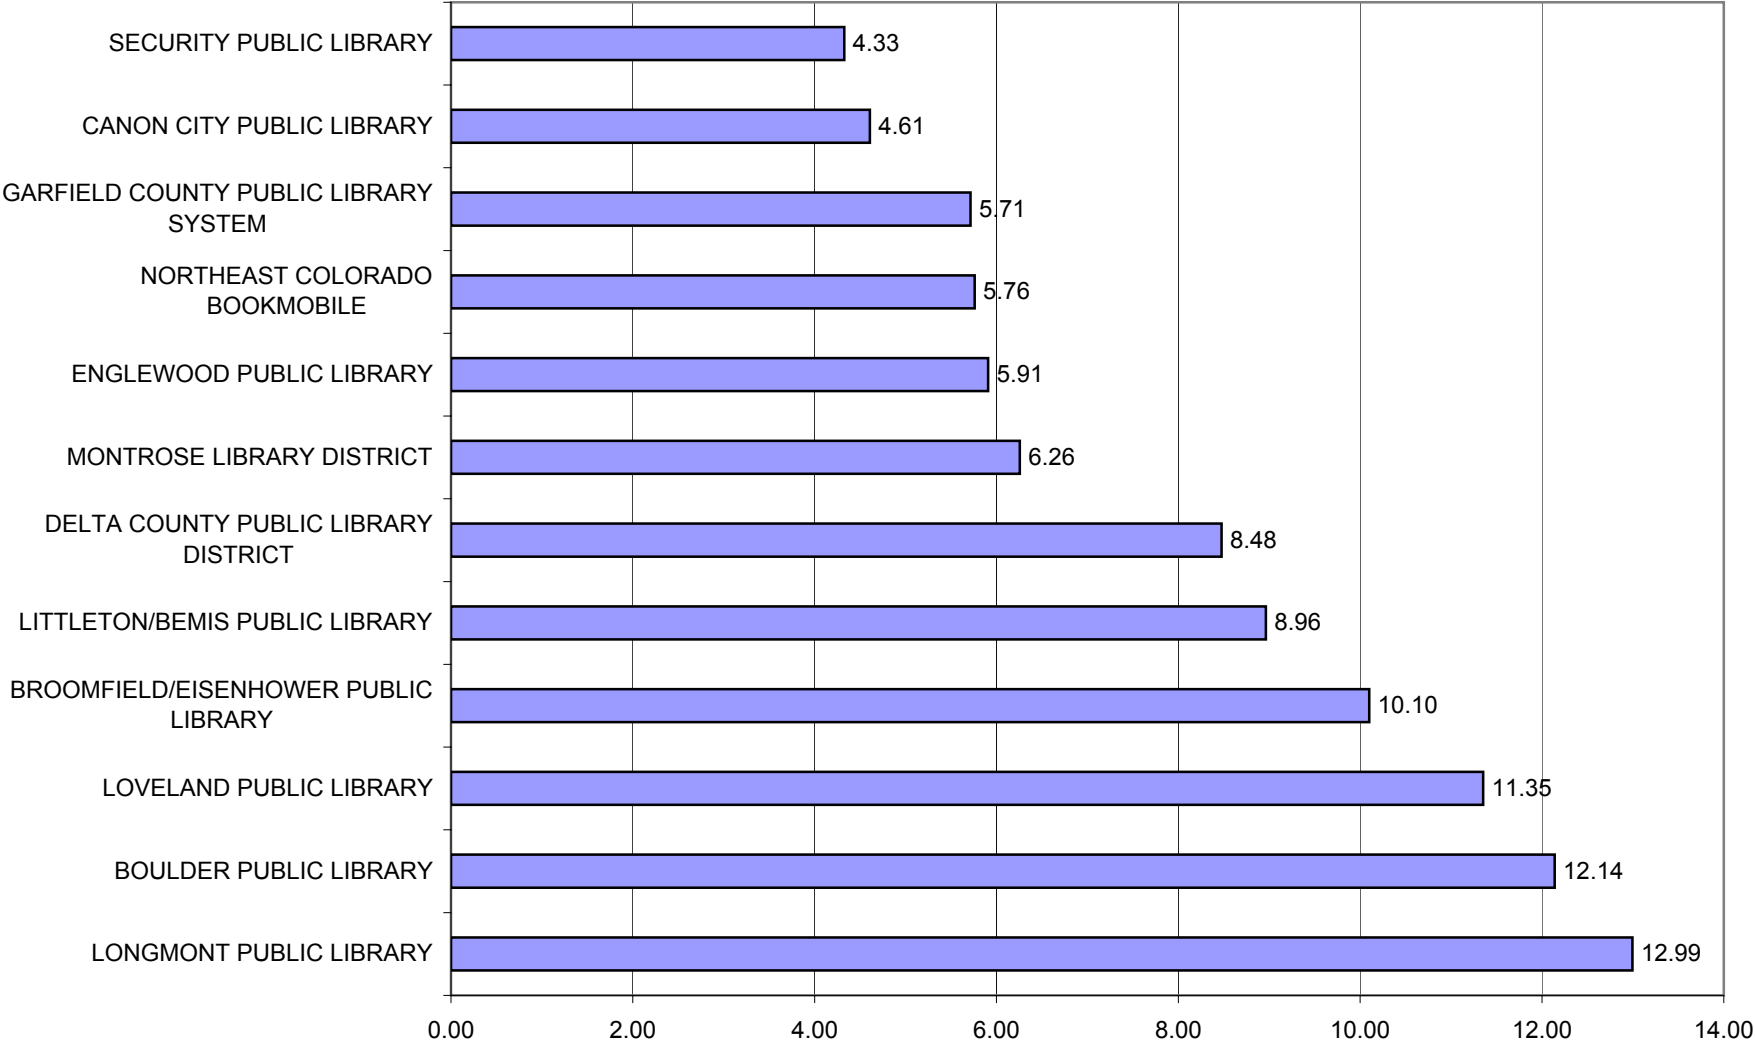

**2003 Circulation per Capita  
Libraries Serving 25,000 - 99,999**

Source: 2003 Colorado Public Library Annual Report