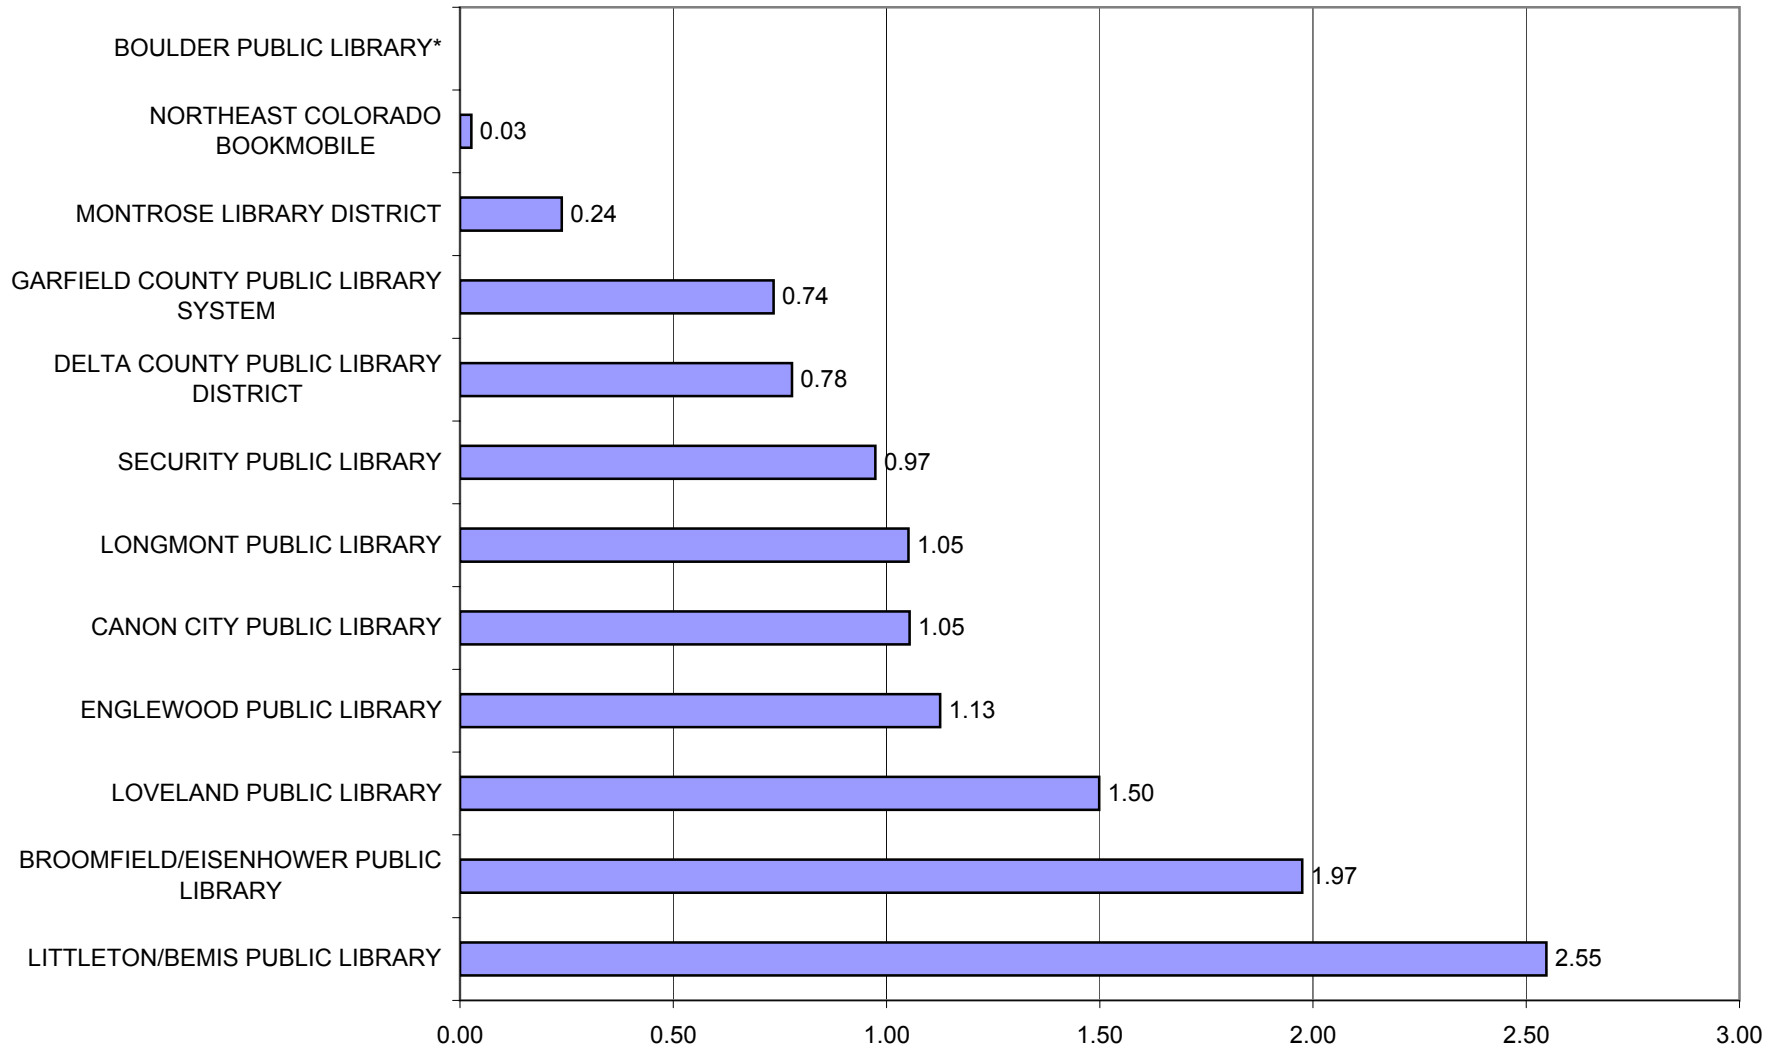

**2003 Reference Questions per Capita  
Libraries Serving 25,000 - 99,999**

Boulder Public Library did not report reference transactions.

Source: 2003 Colorado Public Library Annual Report