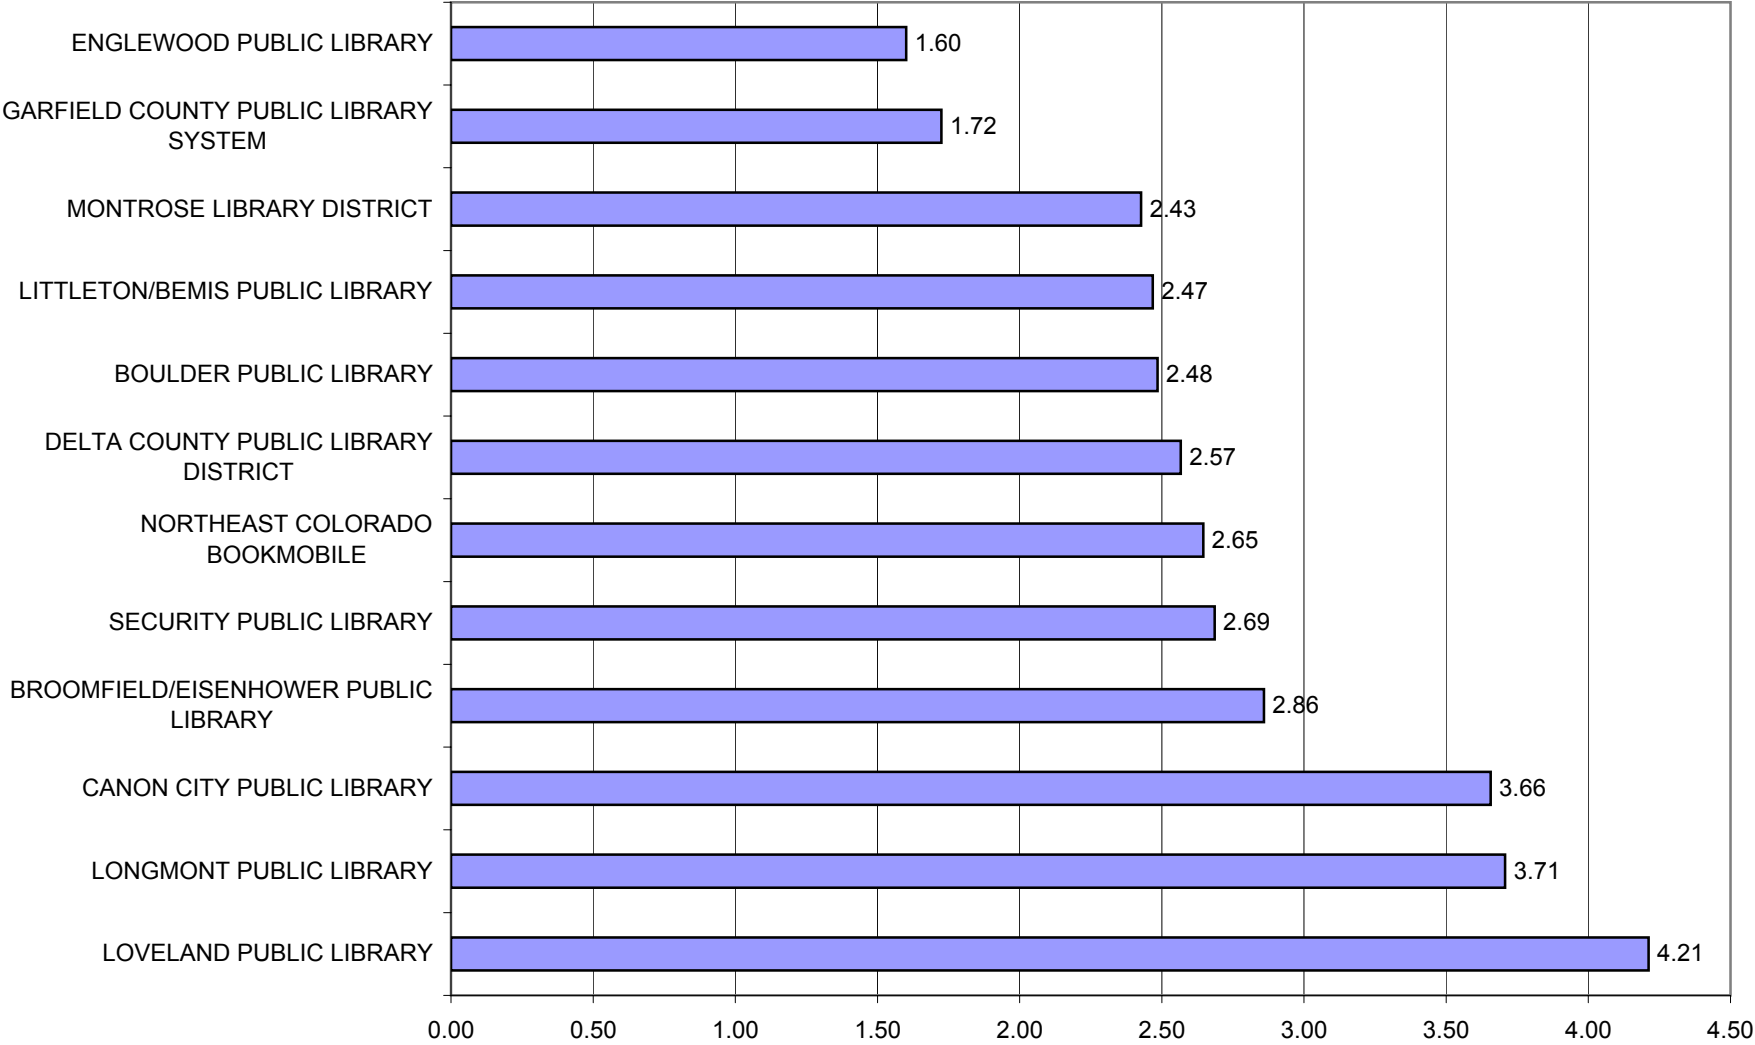

**2003 Turnover Rate  
Libraries Serving 25,000 - 99,999**

Source: 2003 Colorado Public Library Annual Report